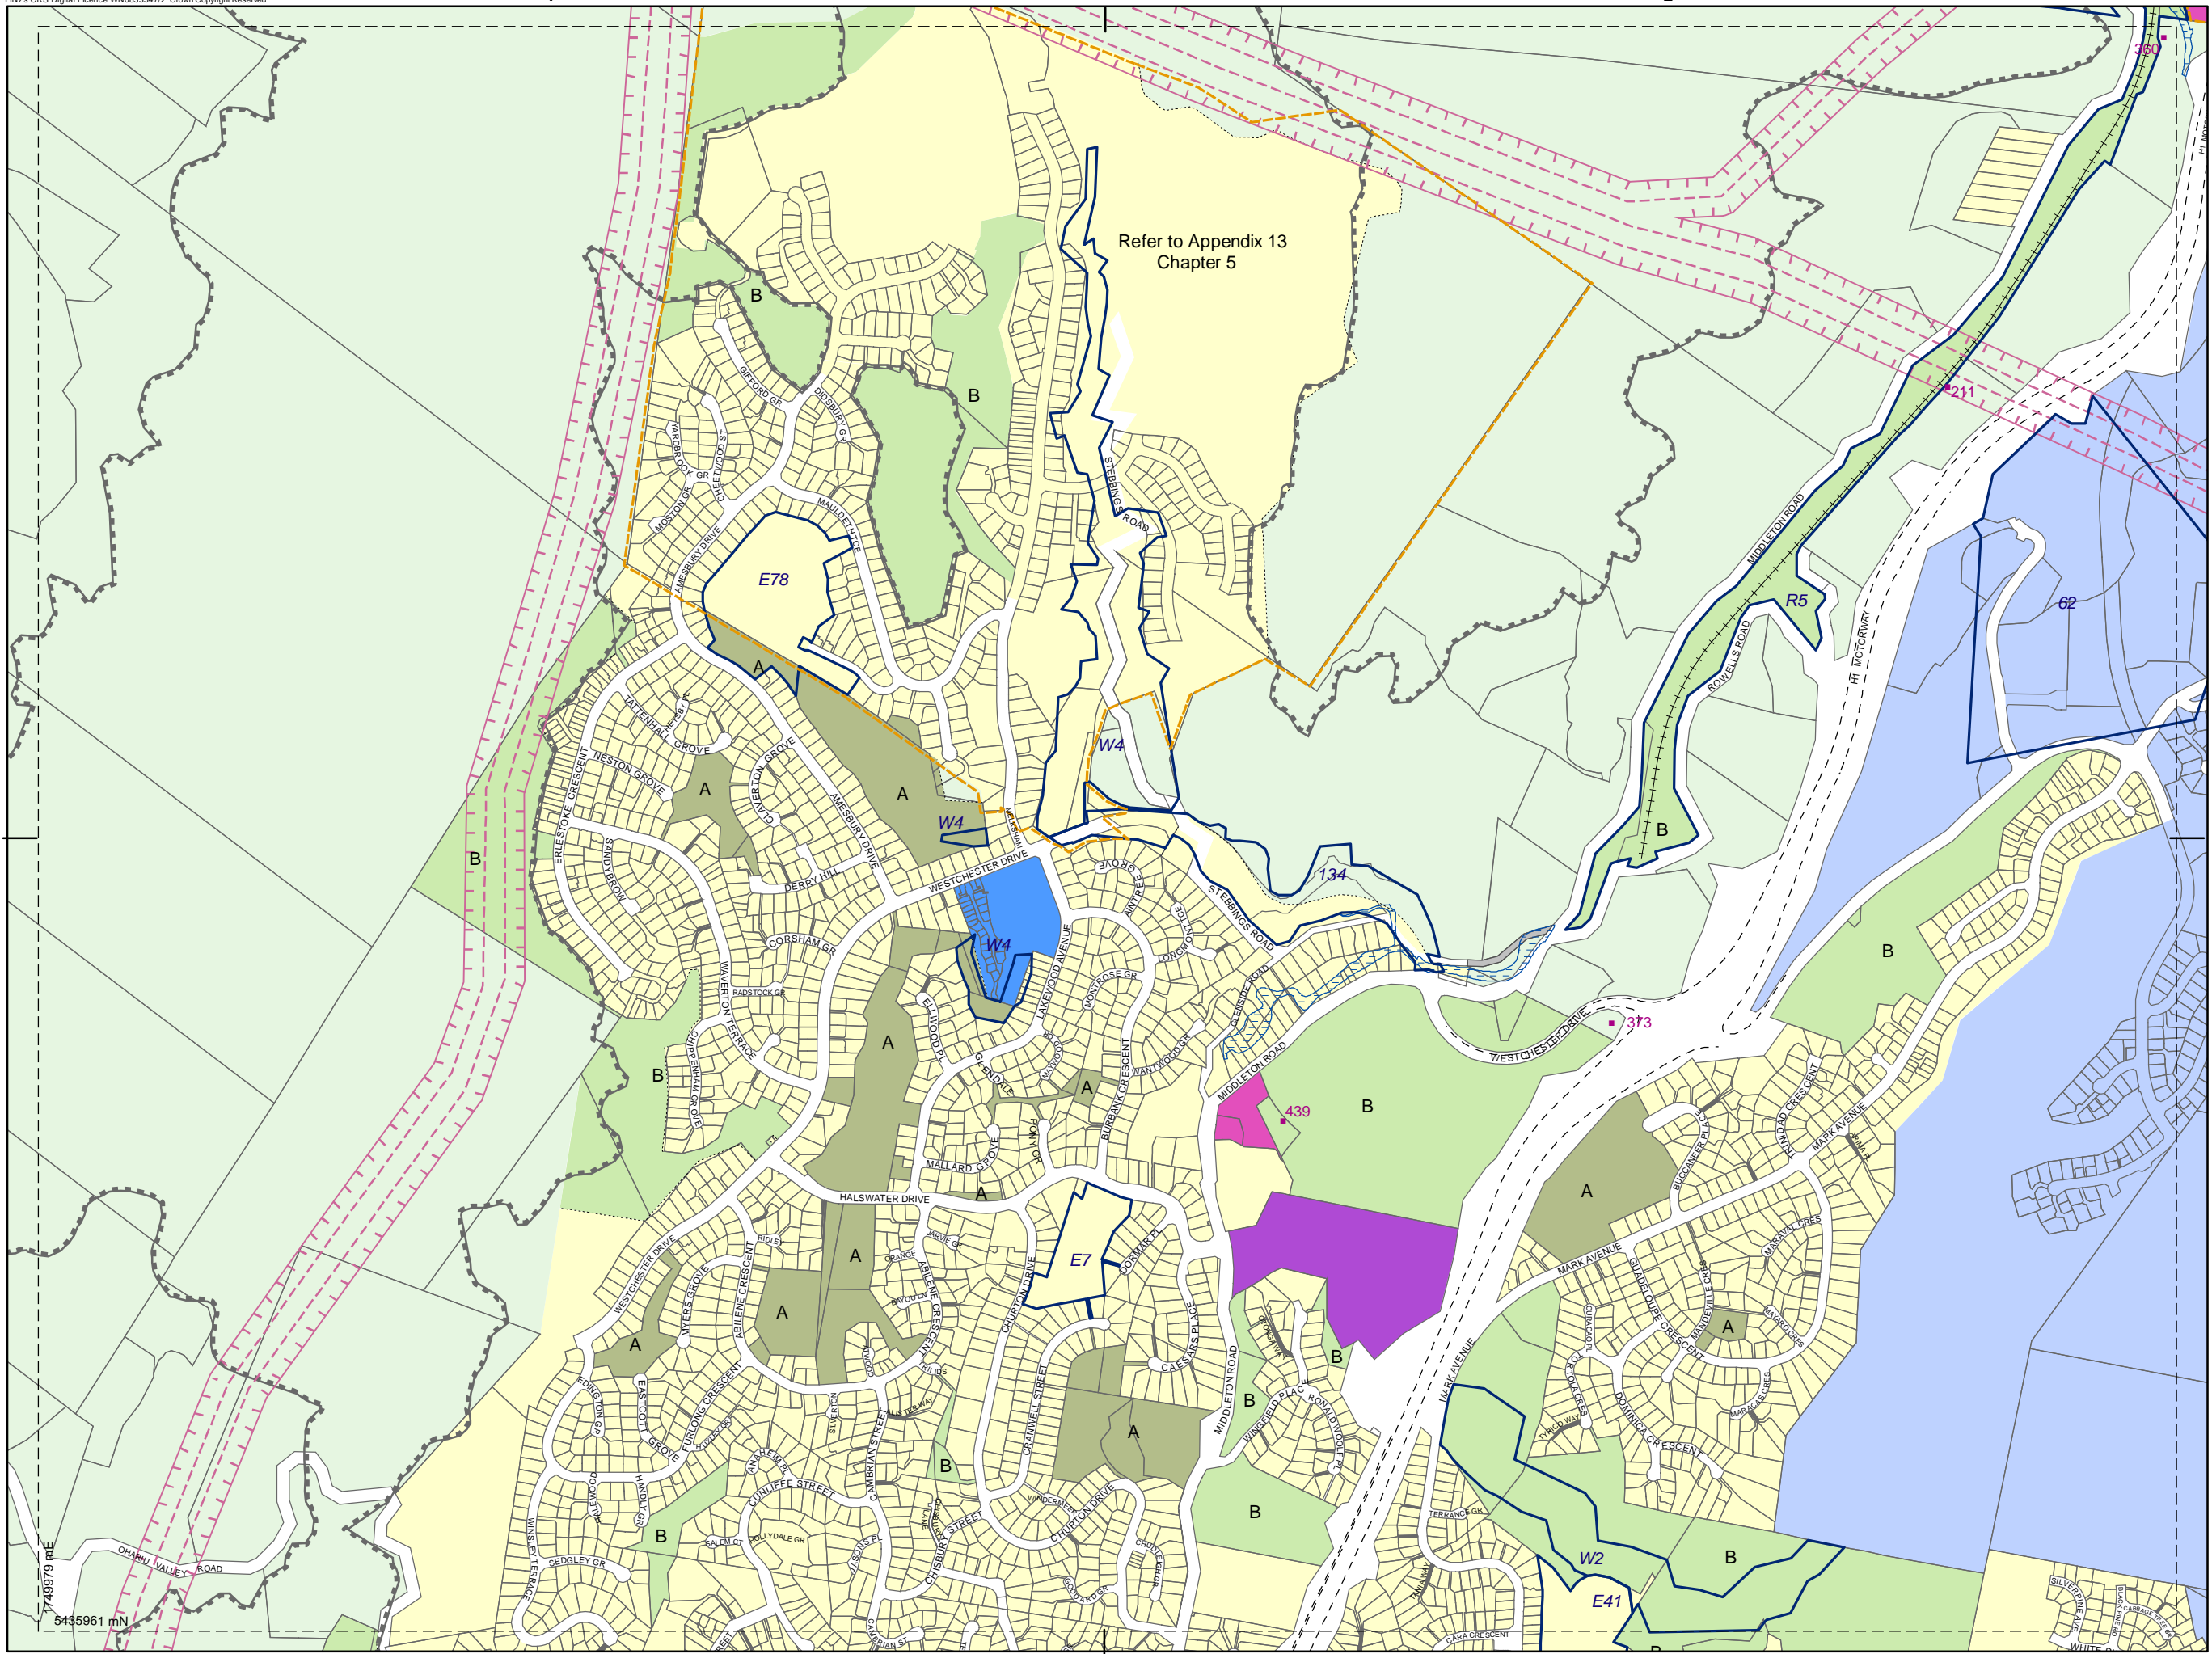

1:10,000

	28	30
25	26	27
	23	24

WELLINGTON CITY COUNCIL DISTRICT PLAN MAP

Operative July 2000
Updated December 2018