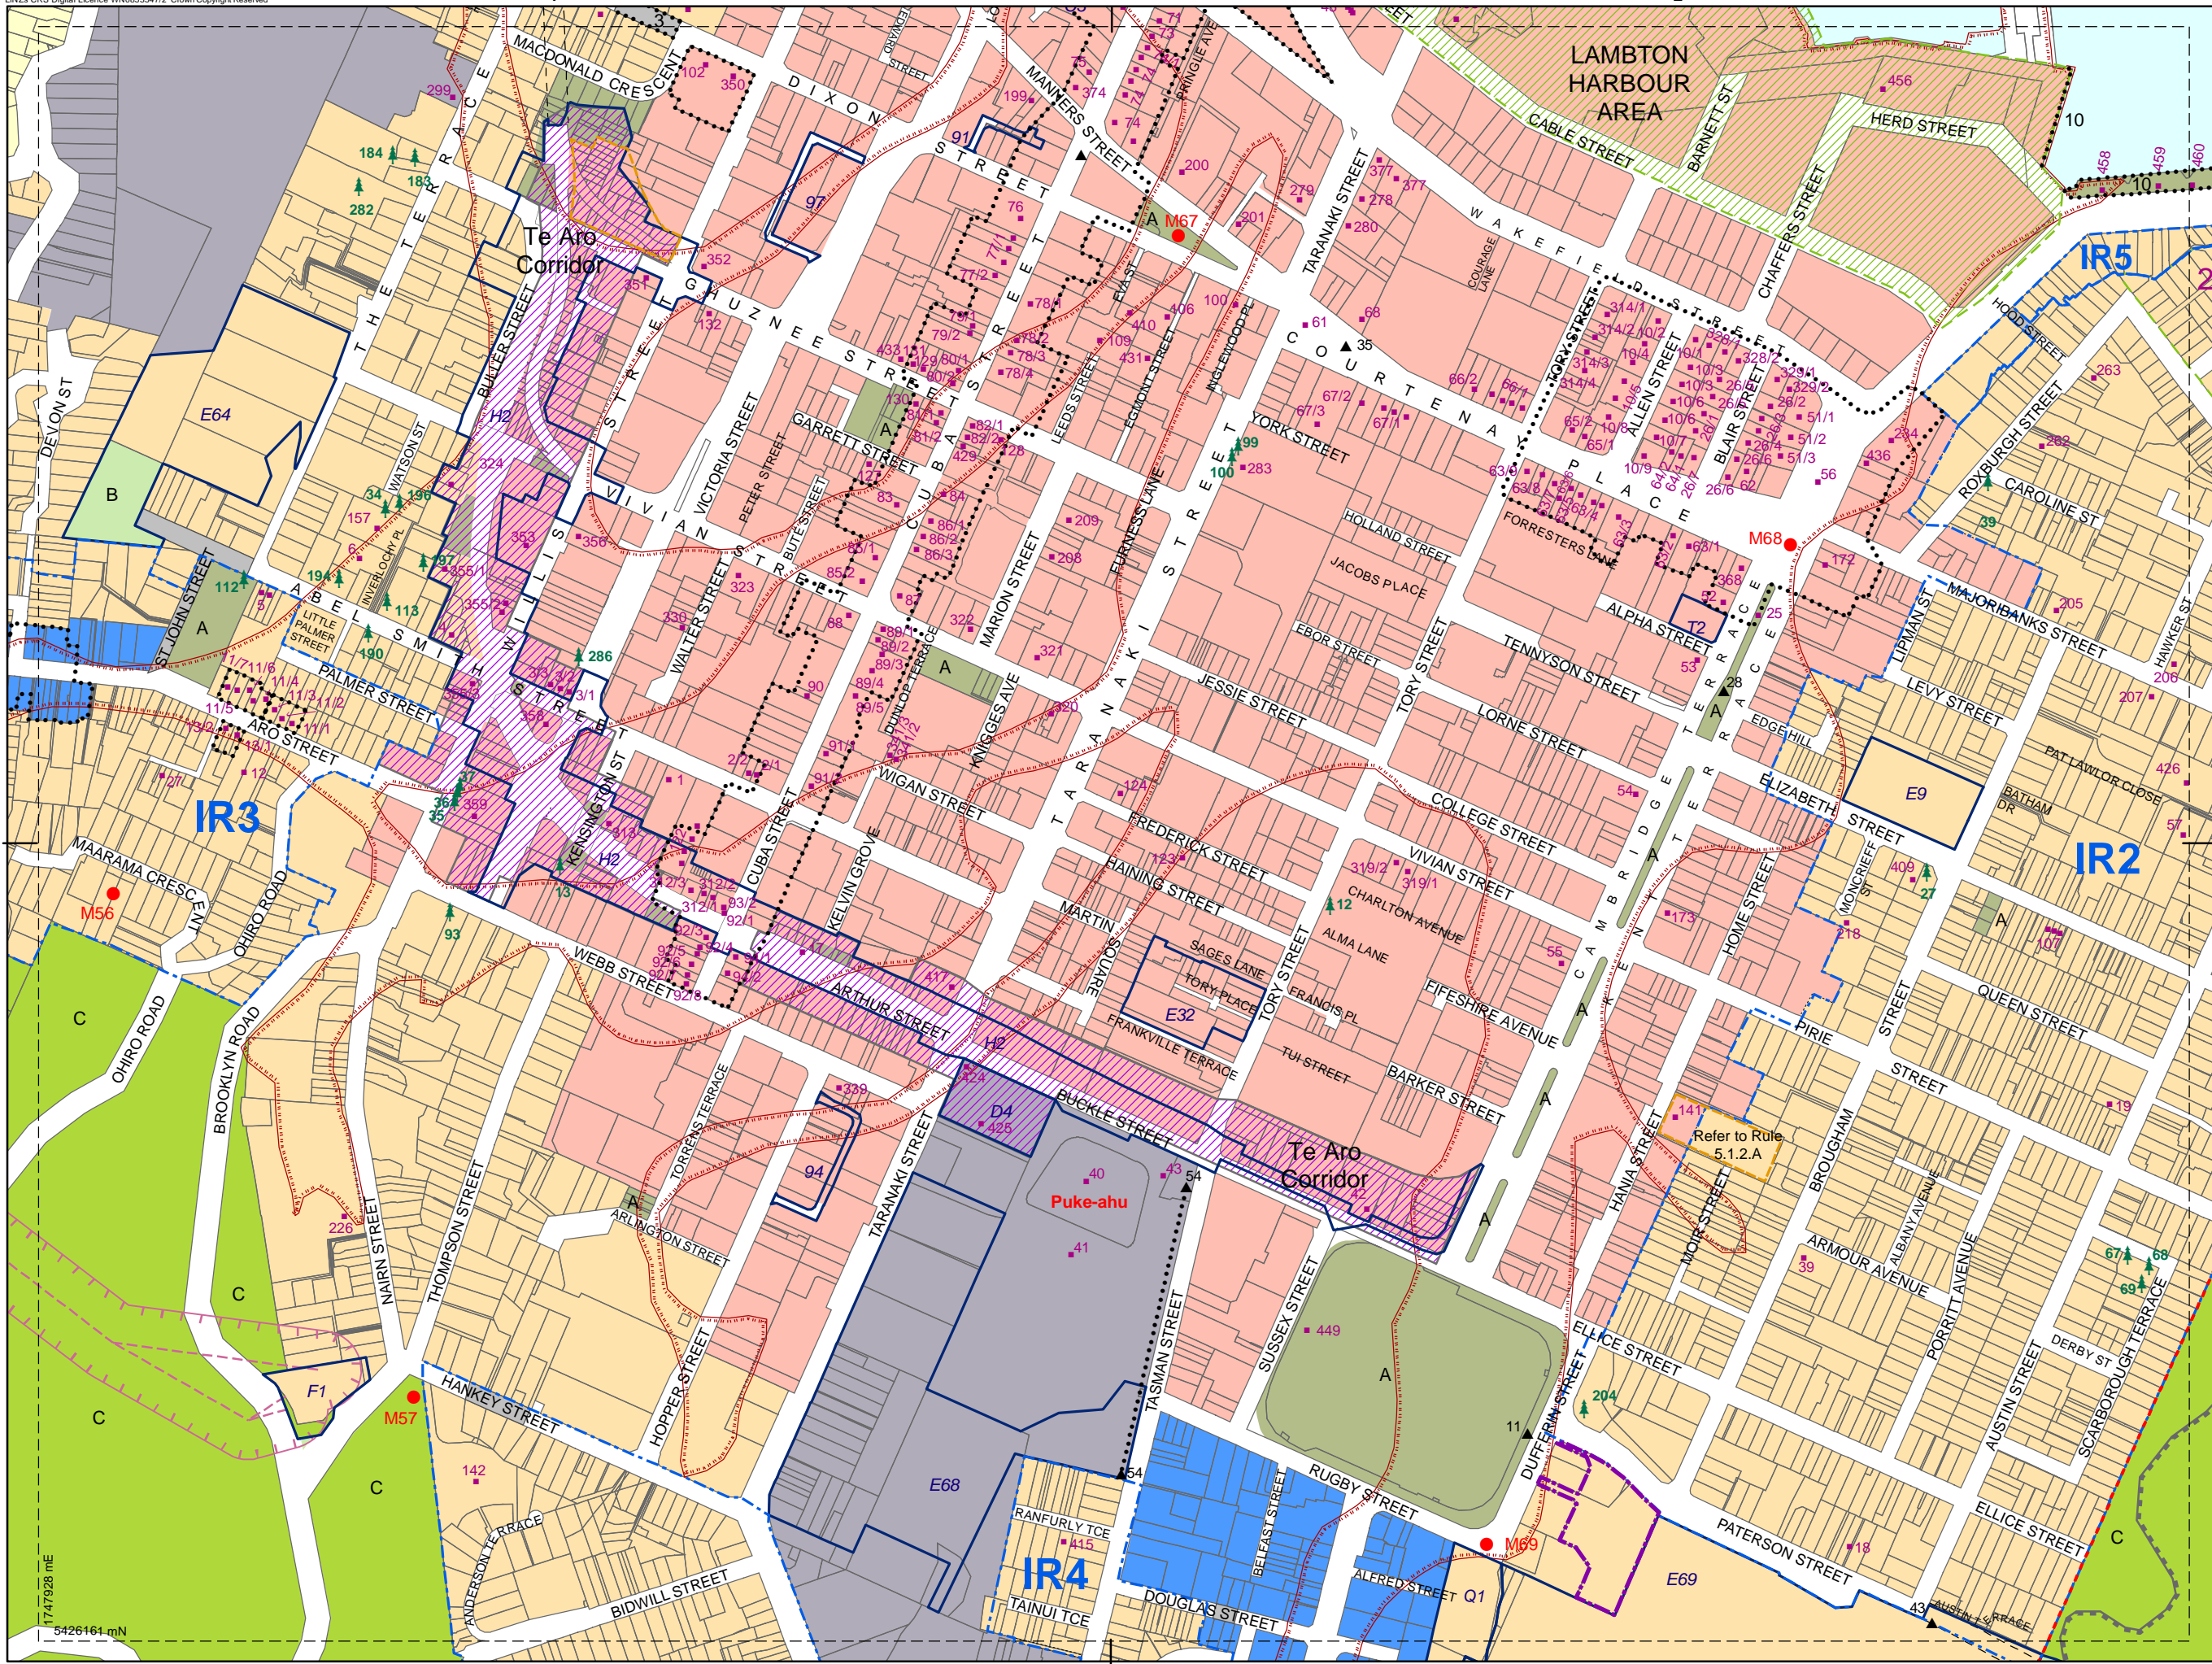

1:5,000

WELLINGTON CITY COUNCIL DISTRICT PLAN MAP

Operative July 2000 Updated July 2018