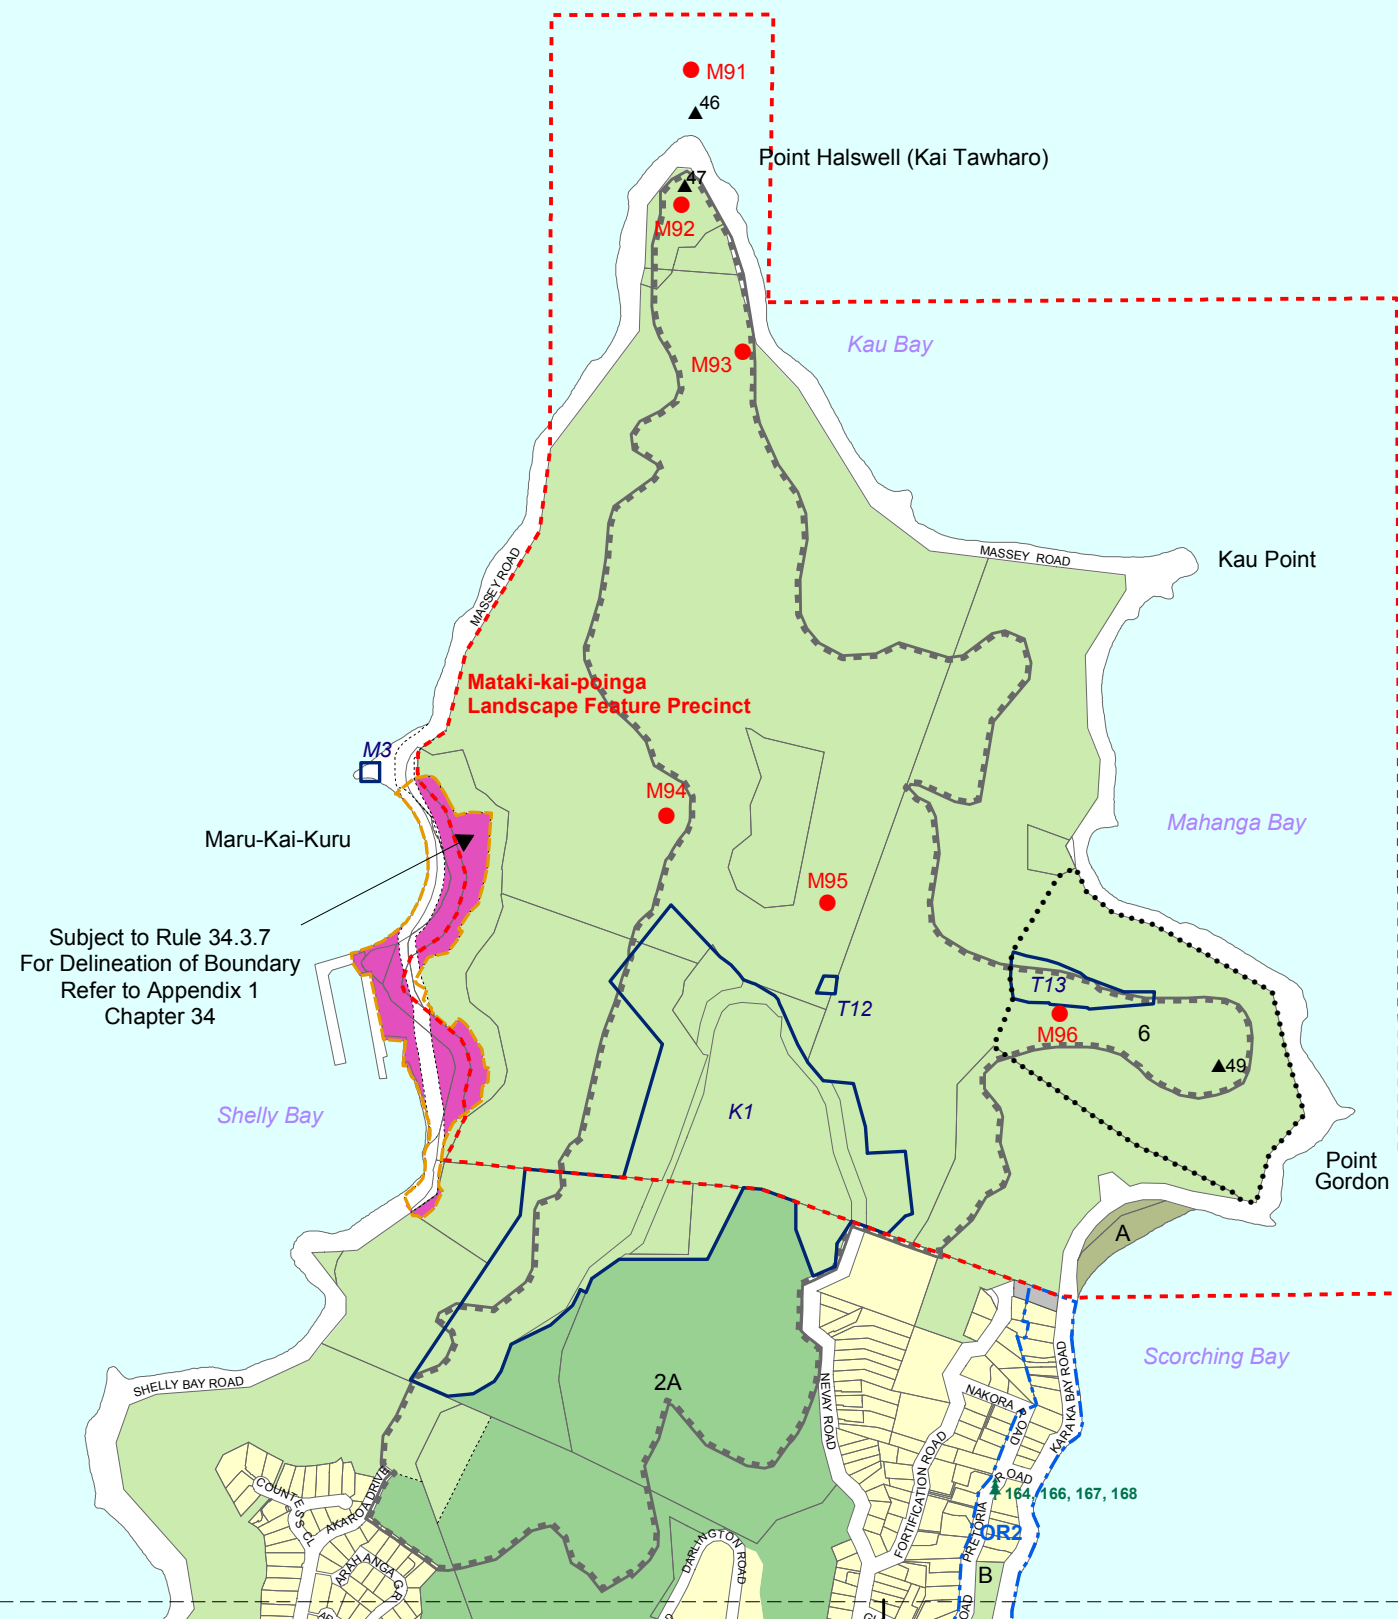

1:10,000

A

B

1751428 mE
5426161 mN

WELLINGTON CITY COUNCIL DISTRICT PLAN MAP

Operative July 2000
Updated February 2017