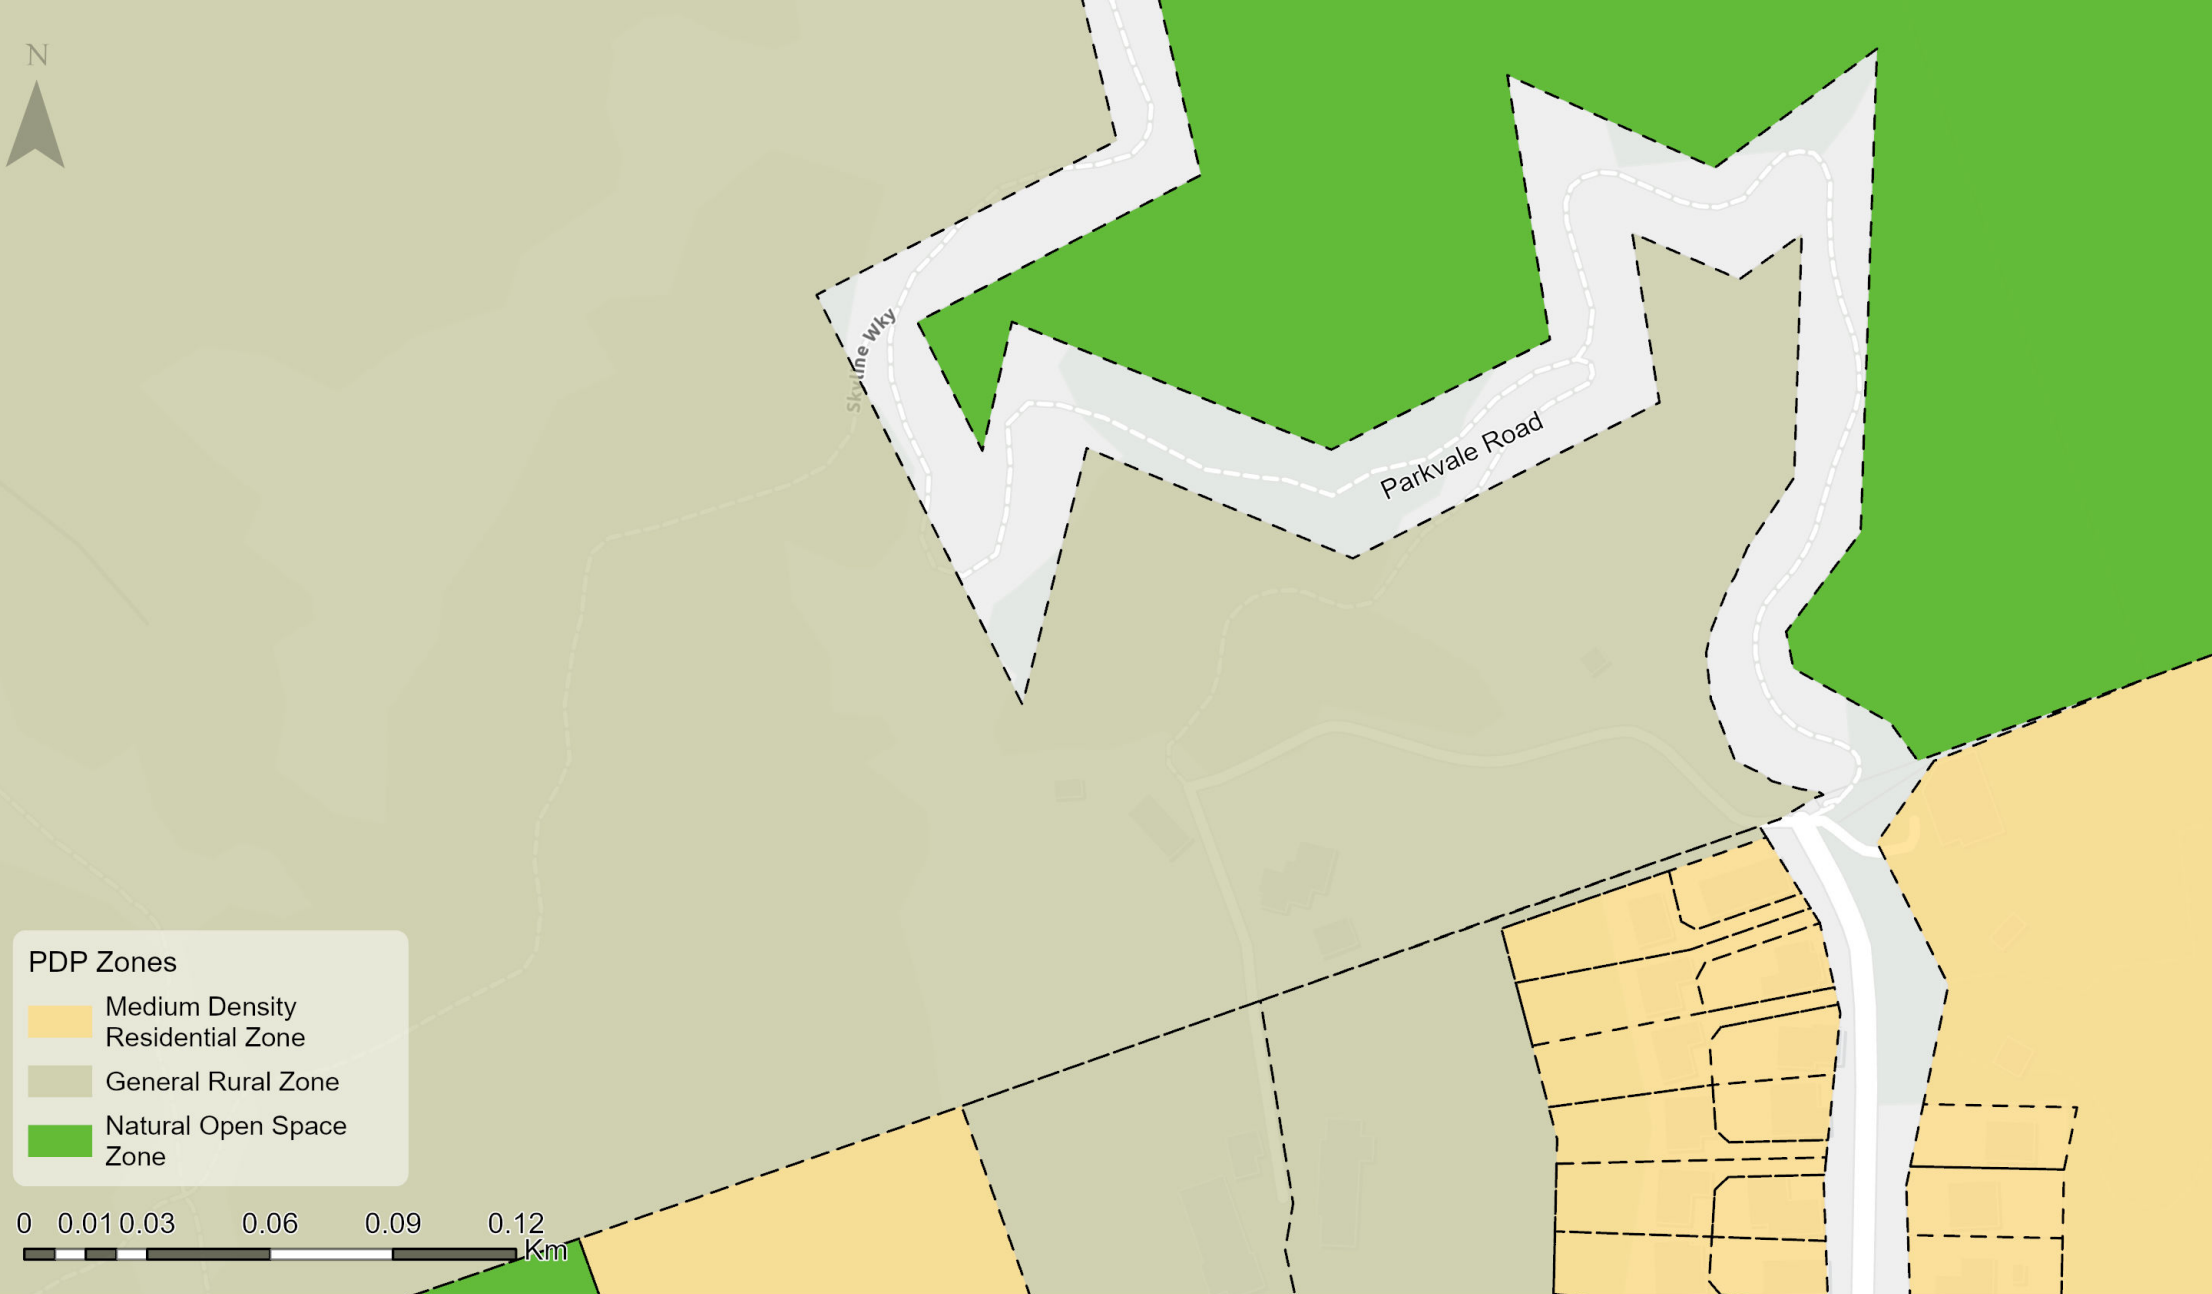

Hearing Stream 7 - General Rural Zone

Recommended Rezoning

Notified zones for 200 Parkvale Road

Recommended zone change for 200 Parkvale Road

This map shows the recommended zone change for part of the site at 200 Parkvale Road. The site is requested to be rezoned from General Rural Zone (GRUZ) to Medium Density Residential Zone (MRZ).

Date: 27/02/2024
Credit: City Insights GIS Team

Notified zones for 224 Westchester Drive

Date: 27/02/2024
Credit: City Insights GIS Team

Recommended zone change for 224 Westchester Drive

This map shows the recommended zone change for part of the site at 224 Westchester Drive. The site is requested to be rezoned from General Rural Zone (GRUZ) to Medium Density Residential Zone (MRZ).