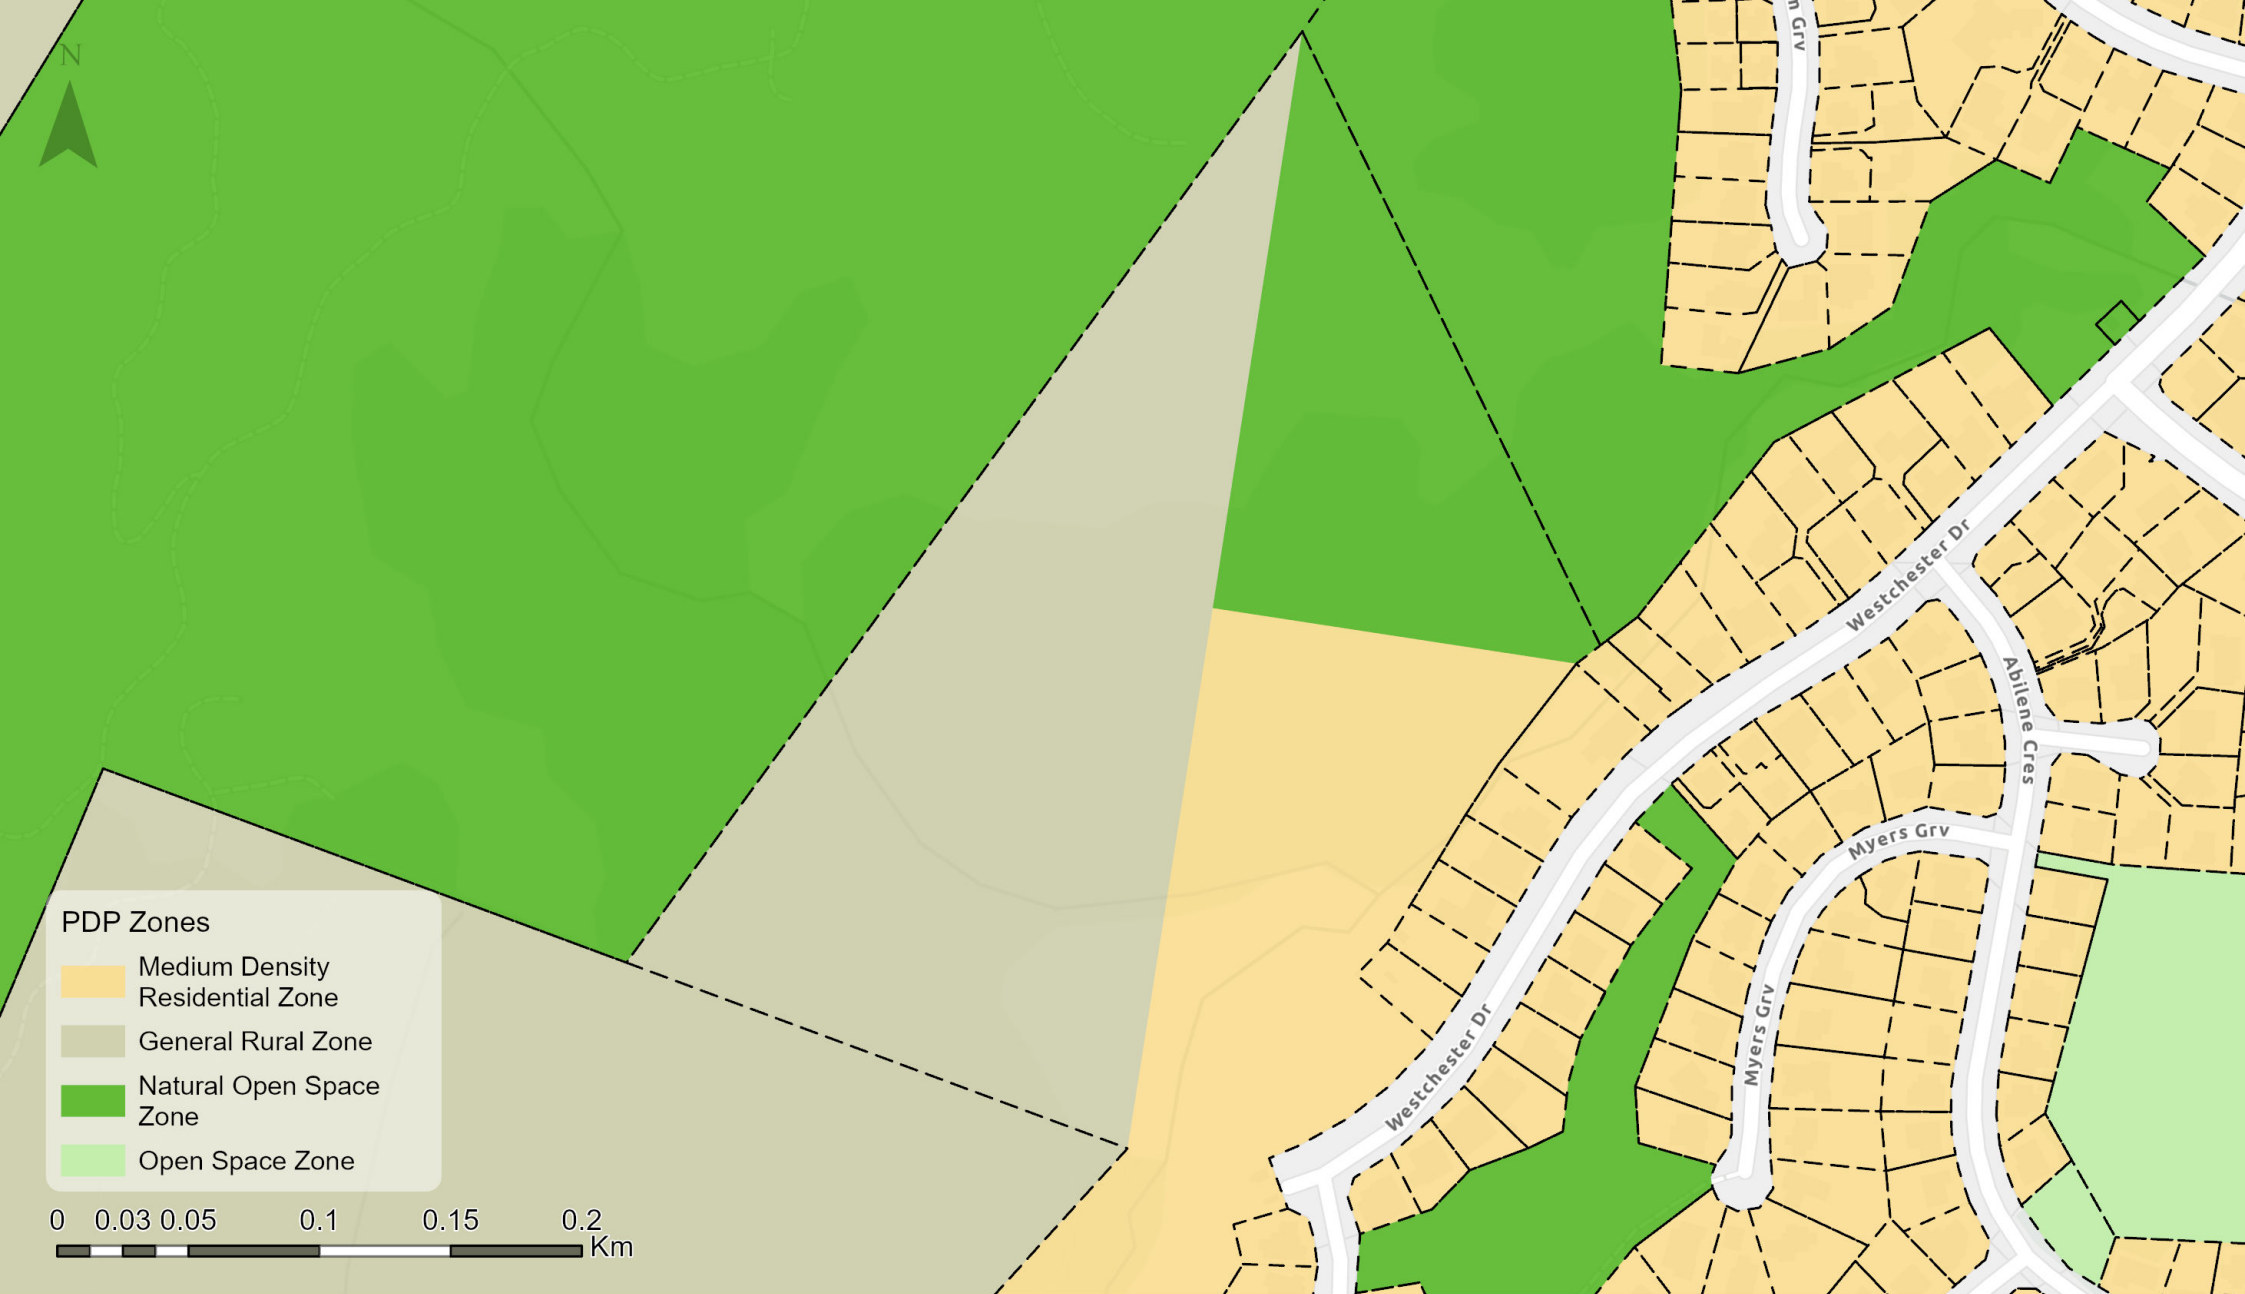

Hearing Stream 7 - General Rural Zone

Recommended Rezoning

Notified zones for 200 Parkvale Road

Recommended zone change for 200 Parkvale Road

This map shows the recommended zone change for part of the site at 200 Parkvale Road. The site is requested to be rezoned from General Rural Zone (GRUZ) to Medium Density Residential Zone (MRZ).

Date: 27/02/2024
Credit: City Insights GIS Team

Notified zones for 224 Westchester Drive

Date: 27/02/2024
Credit: City Insights GIS Team

Recommended zone change for 224 Westchester Drive

This map shows the recommended zone change for part of the site at 224 Westchester Drive. The site is requested to be rezoned from General Rural Zone (GRUZ) to Medium Density Residential Zone (MRZ).

Date: 27/02/2024
Credit: City Insights GIS Team

Basemap credits: Eagle Technology, LINZ, StatsNZ, NIWA, Natural Earth, © OpenStreetMap contributors.

Absolutely Positively
Wellington City Council
Me Heke Ki Pōneke