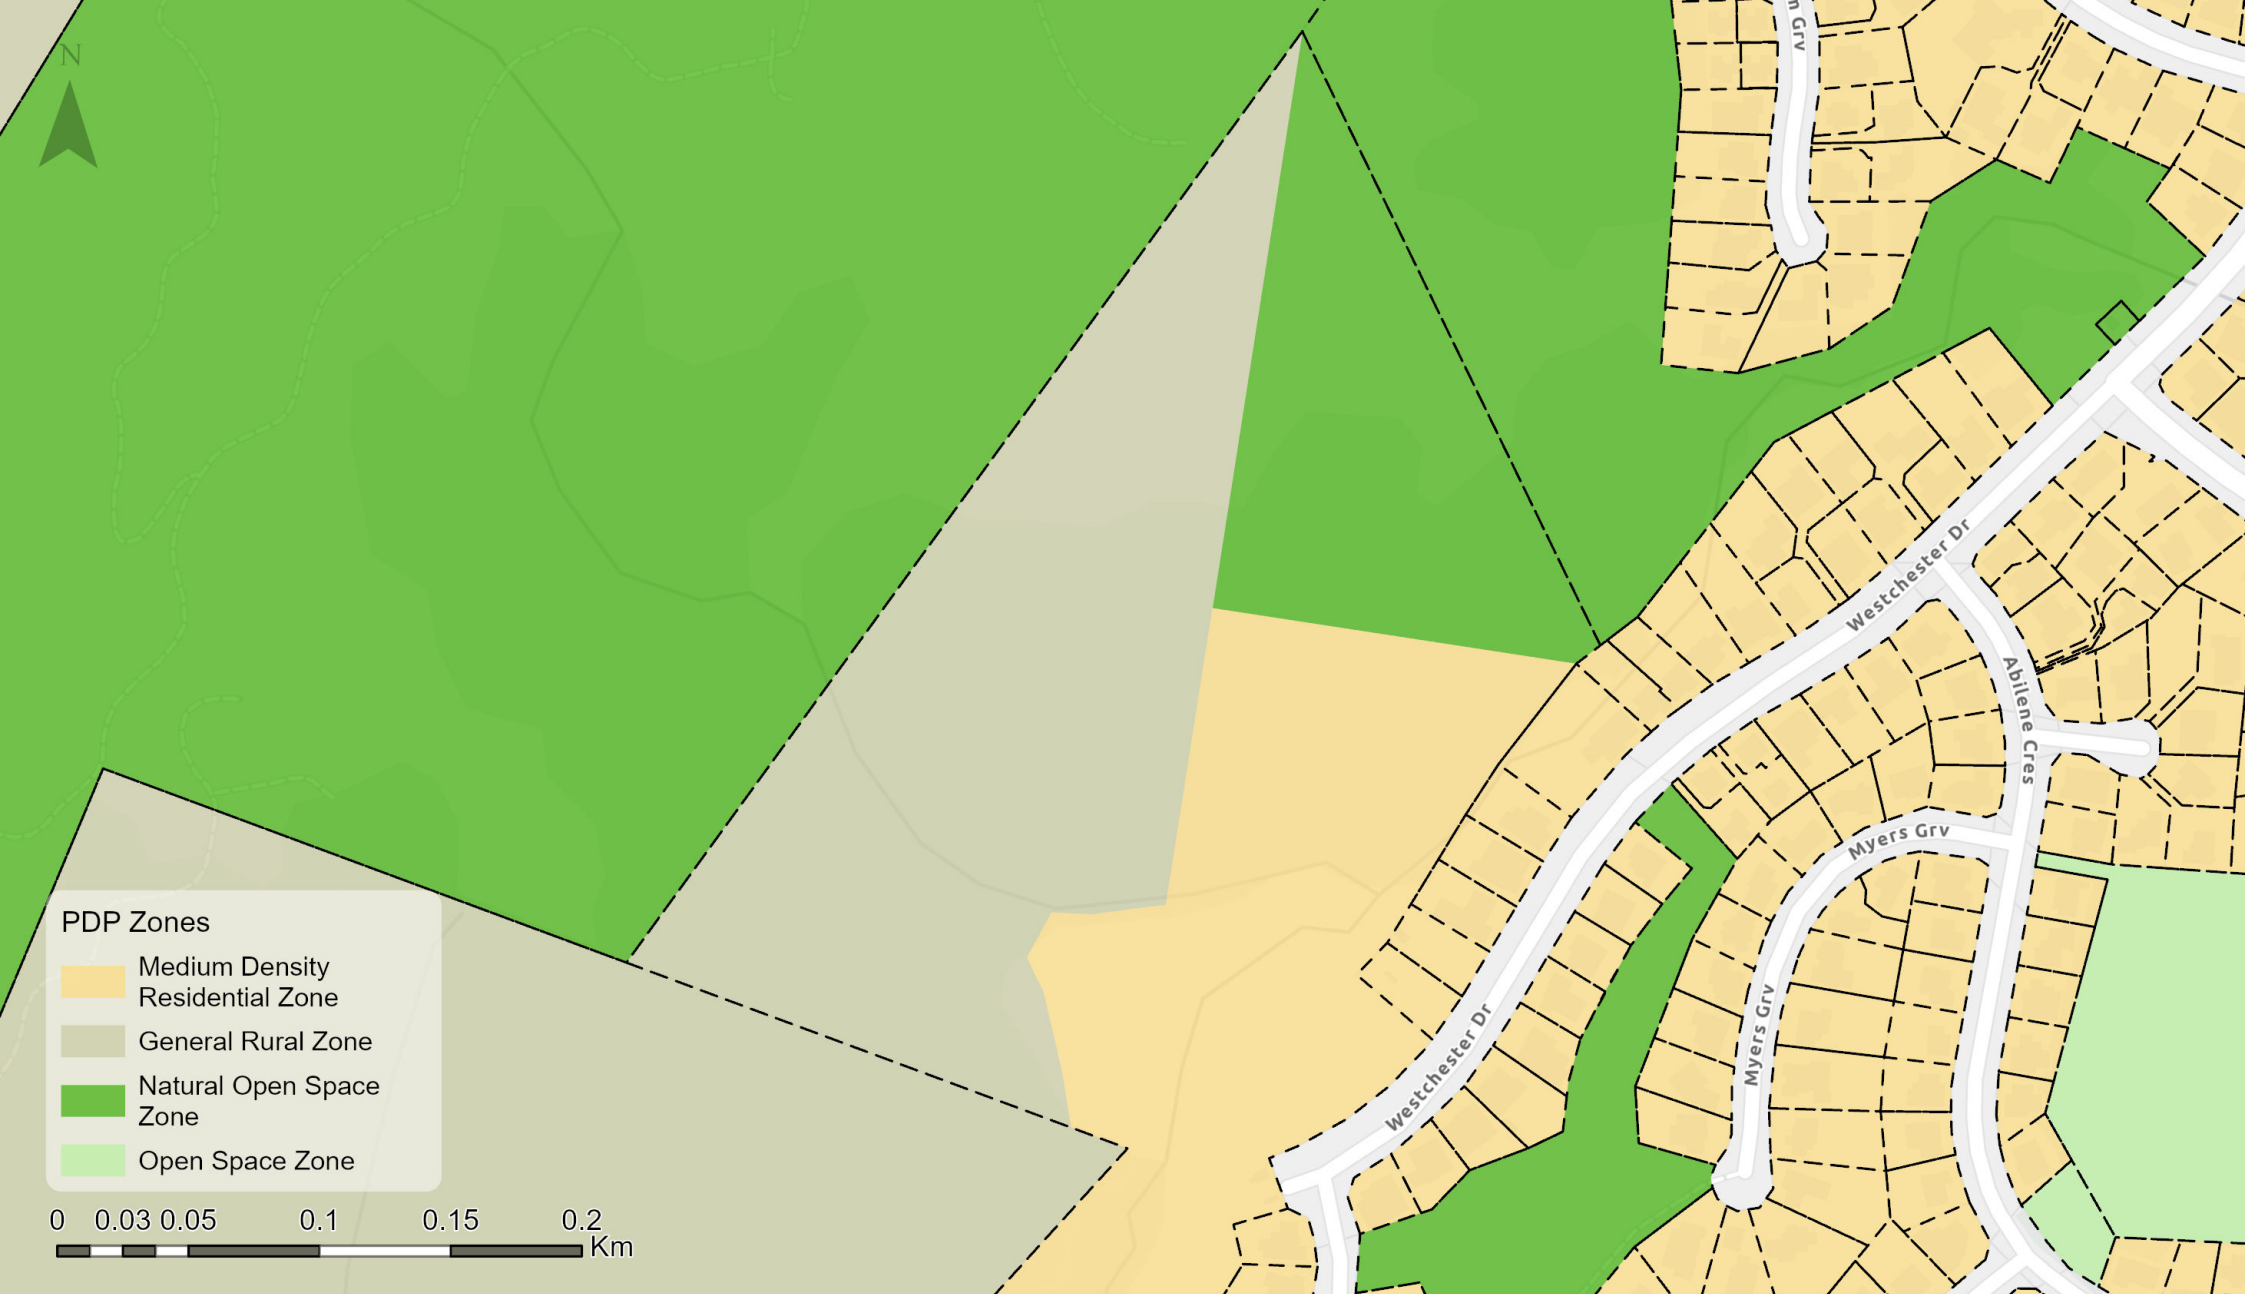

Hearing Stream 7 - General Rural Zone

Recommended Rezoning

Notified zones for 200 Parkvale Road

Recommended zone change for 200 Parkvale Road

This map shows the recommended zone change for part of the site at 200 Parkvale Road. The site is requested to be rezoned from General Rural Zone (GRUZ) to Medium Density Residential Zone (MRZ).

Date: 27/02/2024
Credit: City Insights GIS Team

Notified zones for 224 Westchester Drive

Date: 27/02/2024
Credit: City Insights GIS Team

Recommended zone change for 224 Westchester Drive

This map shows the recommended zone change for part of the site at 224 Westchester Drive. The site is requested to be rezoned from General Rural Zone (GRUZ) to Medium Density Residential Zone (MRZ).

Date: 27/02/2024
Credit: City Insights GIS Team

Basemap credits: Eagle Technology, LINZ, StatsNZ, NIWA, Natural Earth, © OpenStreetMap contributors.

Absolutely Positively
Wellington City Council
Me Heke Ki Pōneke