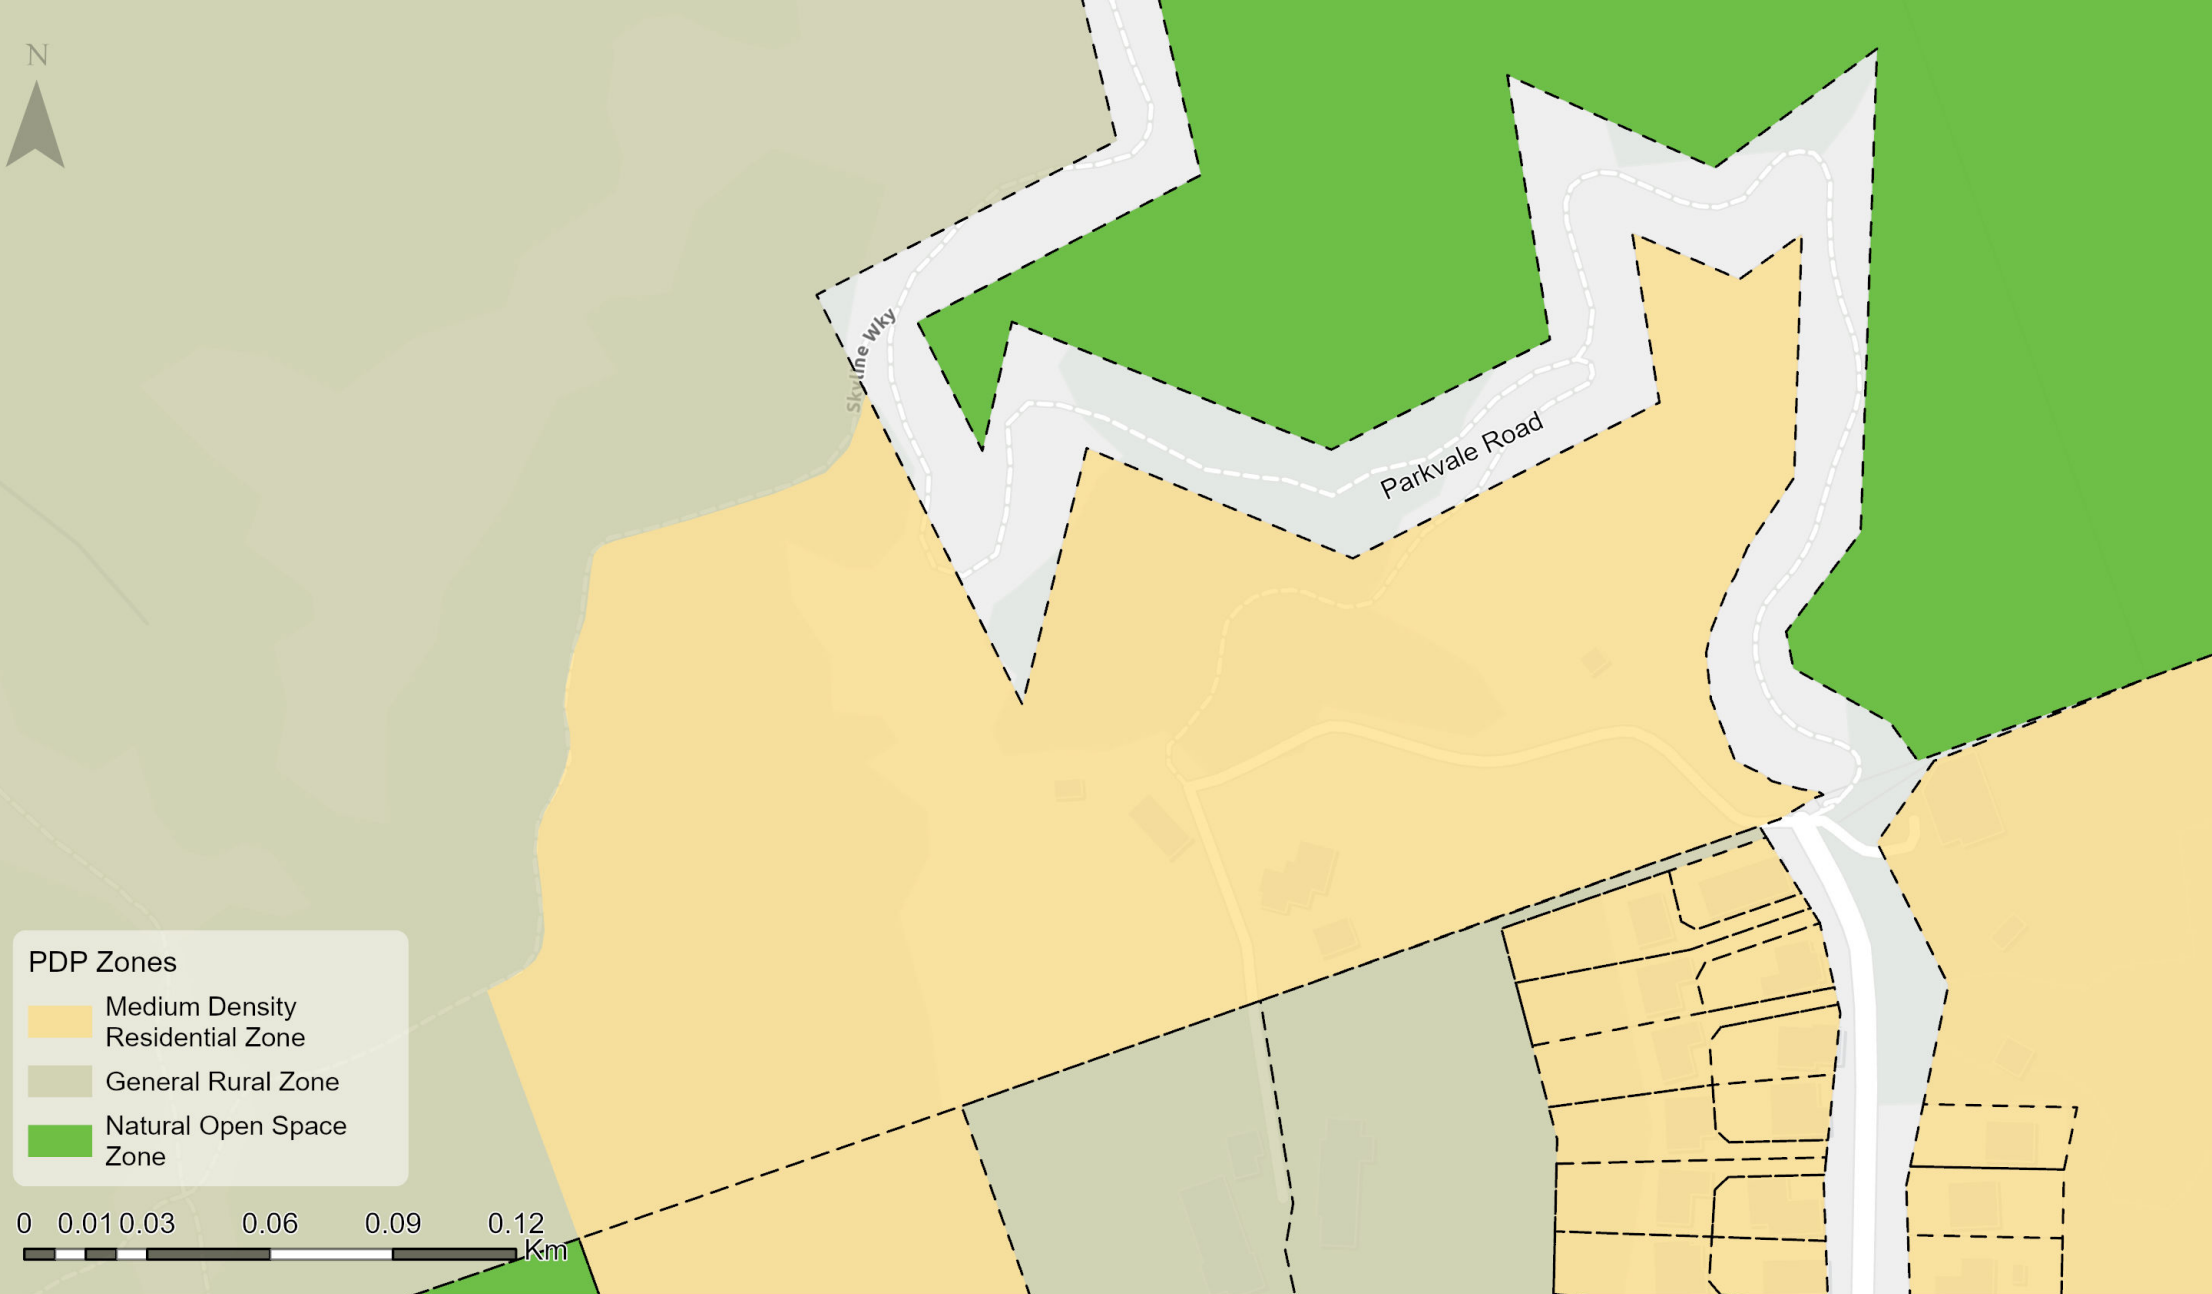

Hearing Stream 7 - General Rural Zone

Recommended Rezoning

Notified zones for 200 Parkvale Road

Recommended zone change for 200 Parkvale Road

This map shows the recommended zone change for part of the site at 200 Parkvale Road. The site is requested to be rezoned from General Rural Zone (GRUZ) to Medium Density Residential Zone (MRZ).

Date: 27/02/2024
Credit: City Insights GIS Team

Notified zones for 224 Westchester Drive

Date: 27/02/2024
Credit: City Insights GIS Team

Recommended zone change for 224 Westchester Drive

This map shows the recommended zone change for part of the site at 224 Westchester Drive. The site is requested to be rezoned from General Rural Zone (GRUZ) to Medium Density Residential Zone (MRZ).