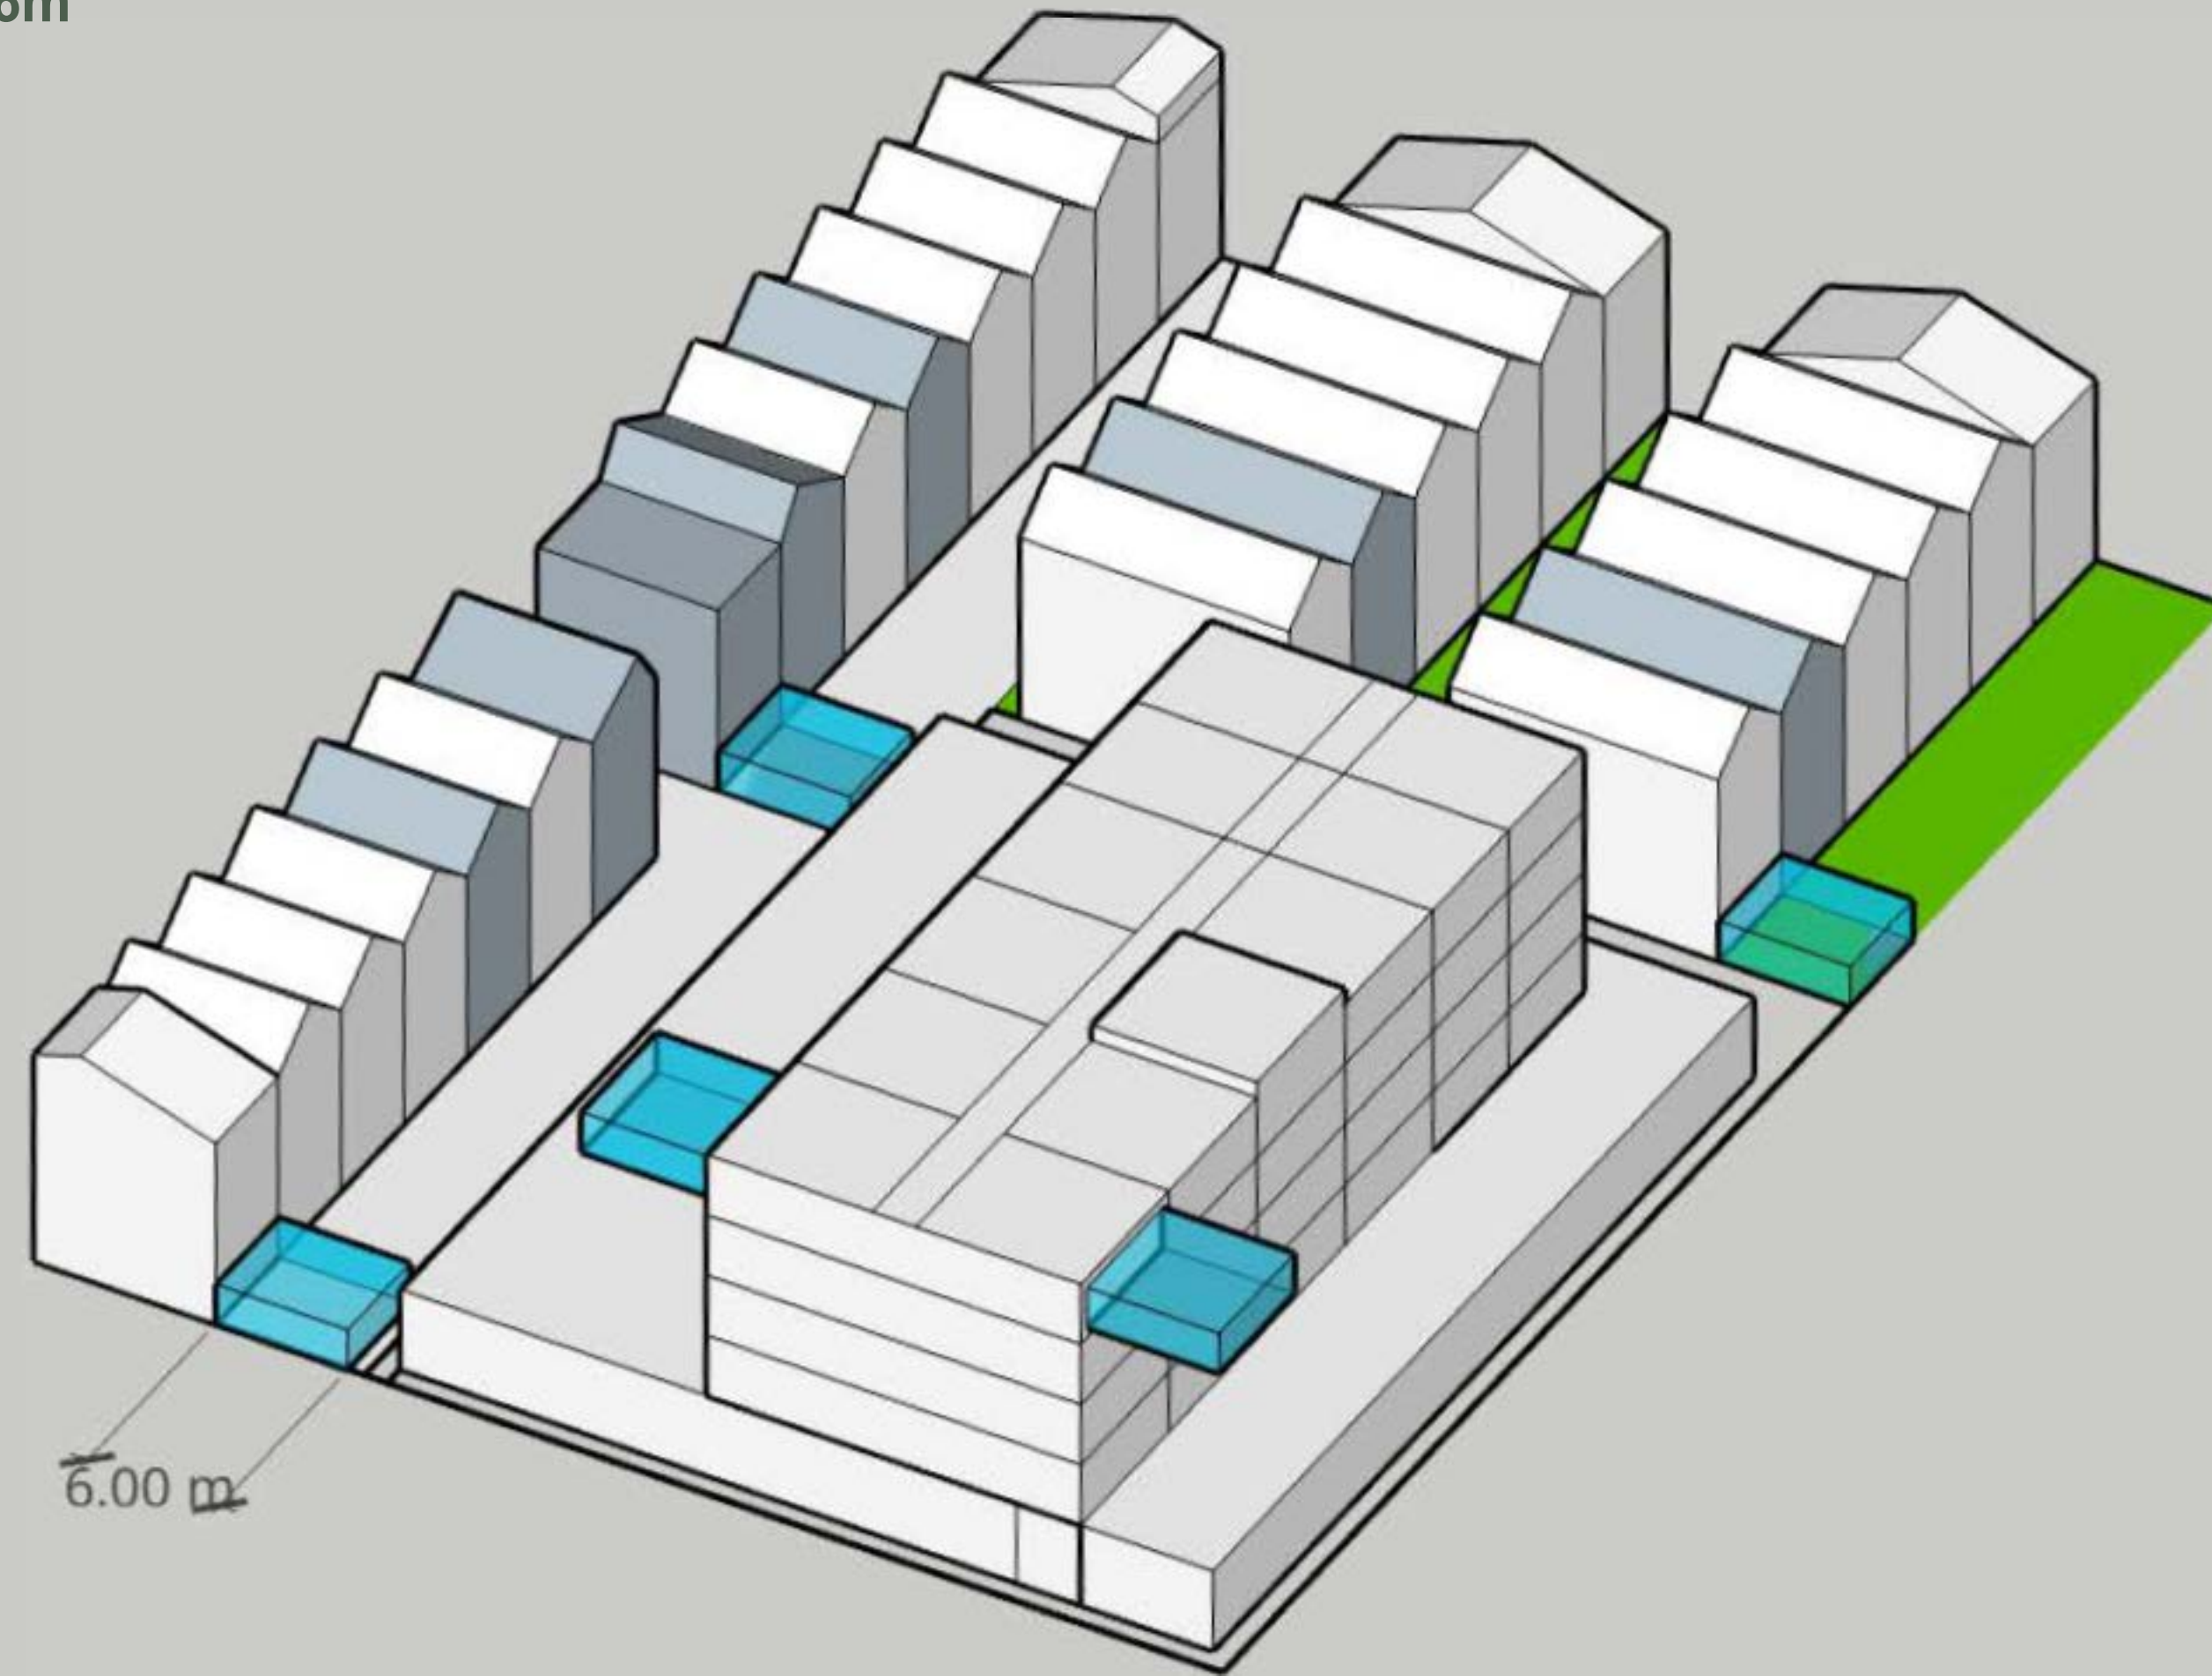

All buildings comply with max 25m depth and min 8m separation rules

Neighborhood Context (max 25m building depth and min 8m separation)

Blue box represent a 6m outlook space

All buildings comply with min 6m outlook space

Neighborhood Context (min 6m outlook space)