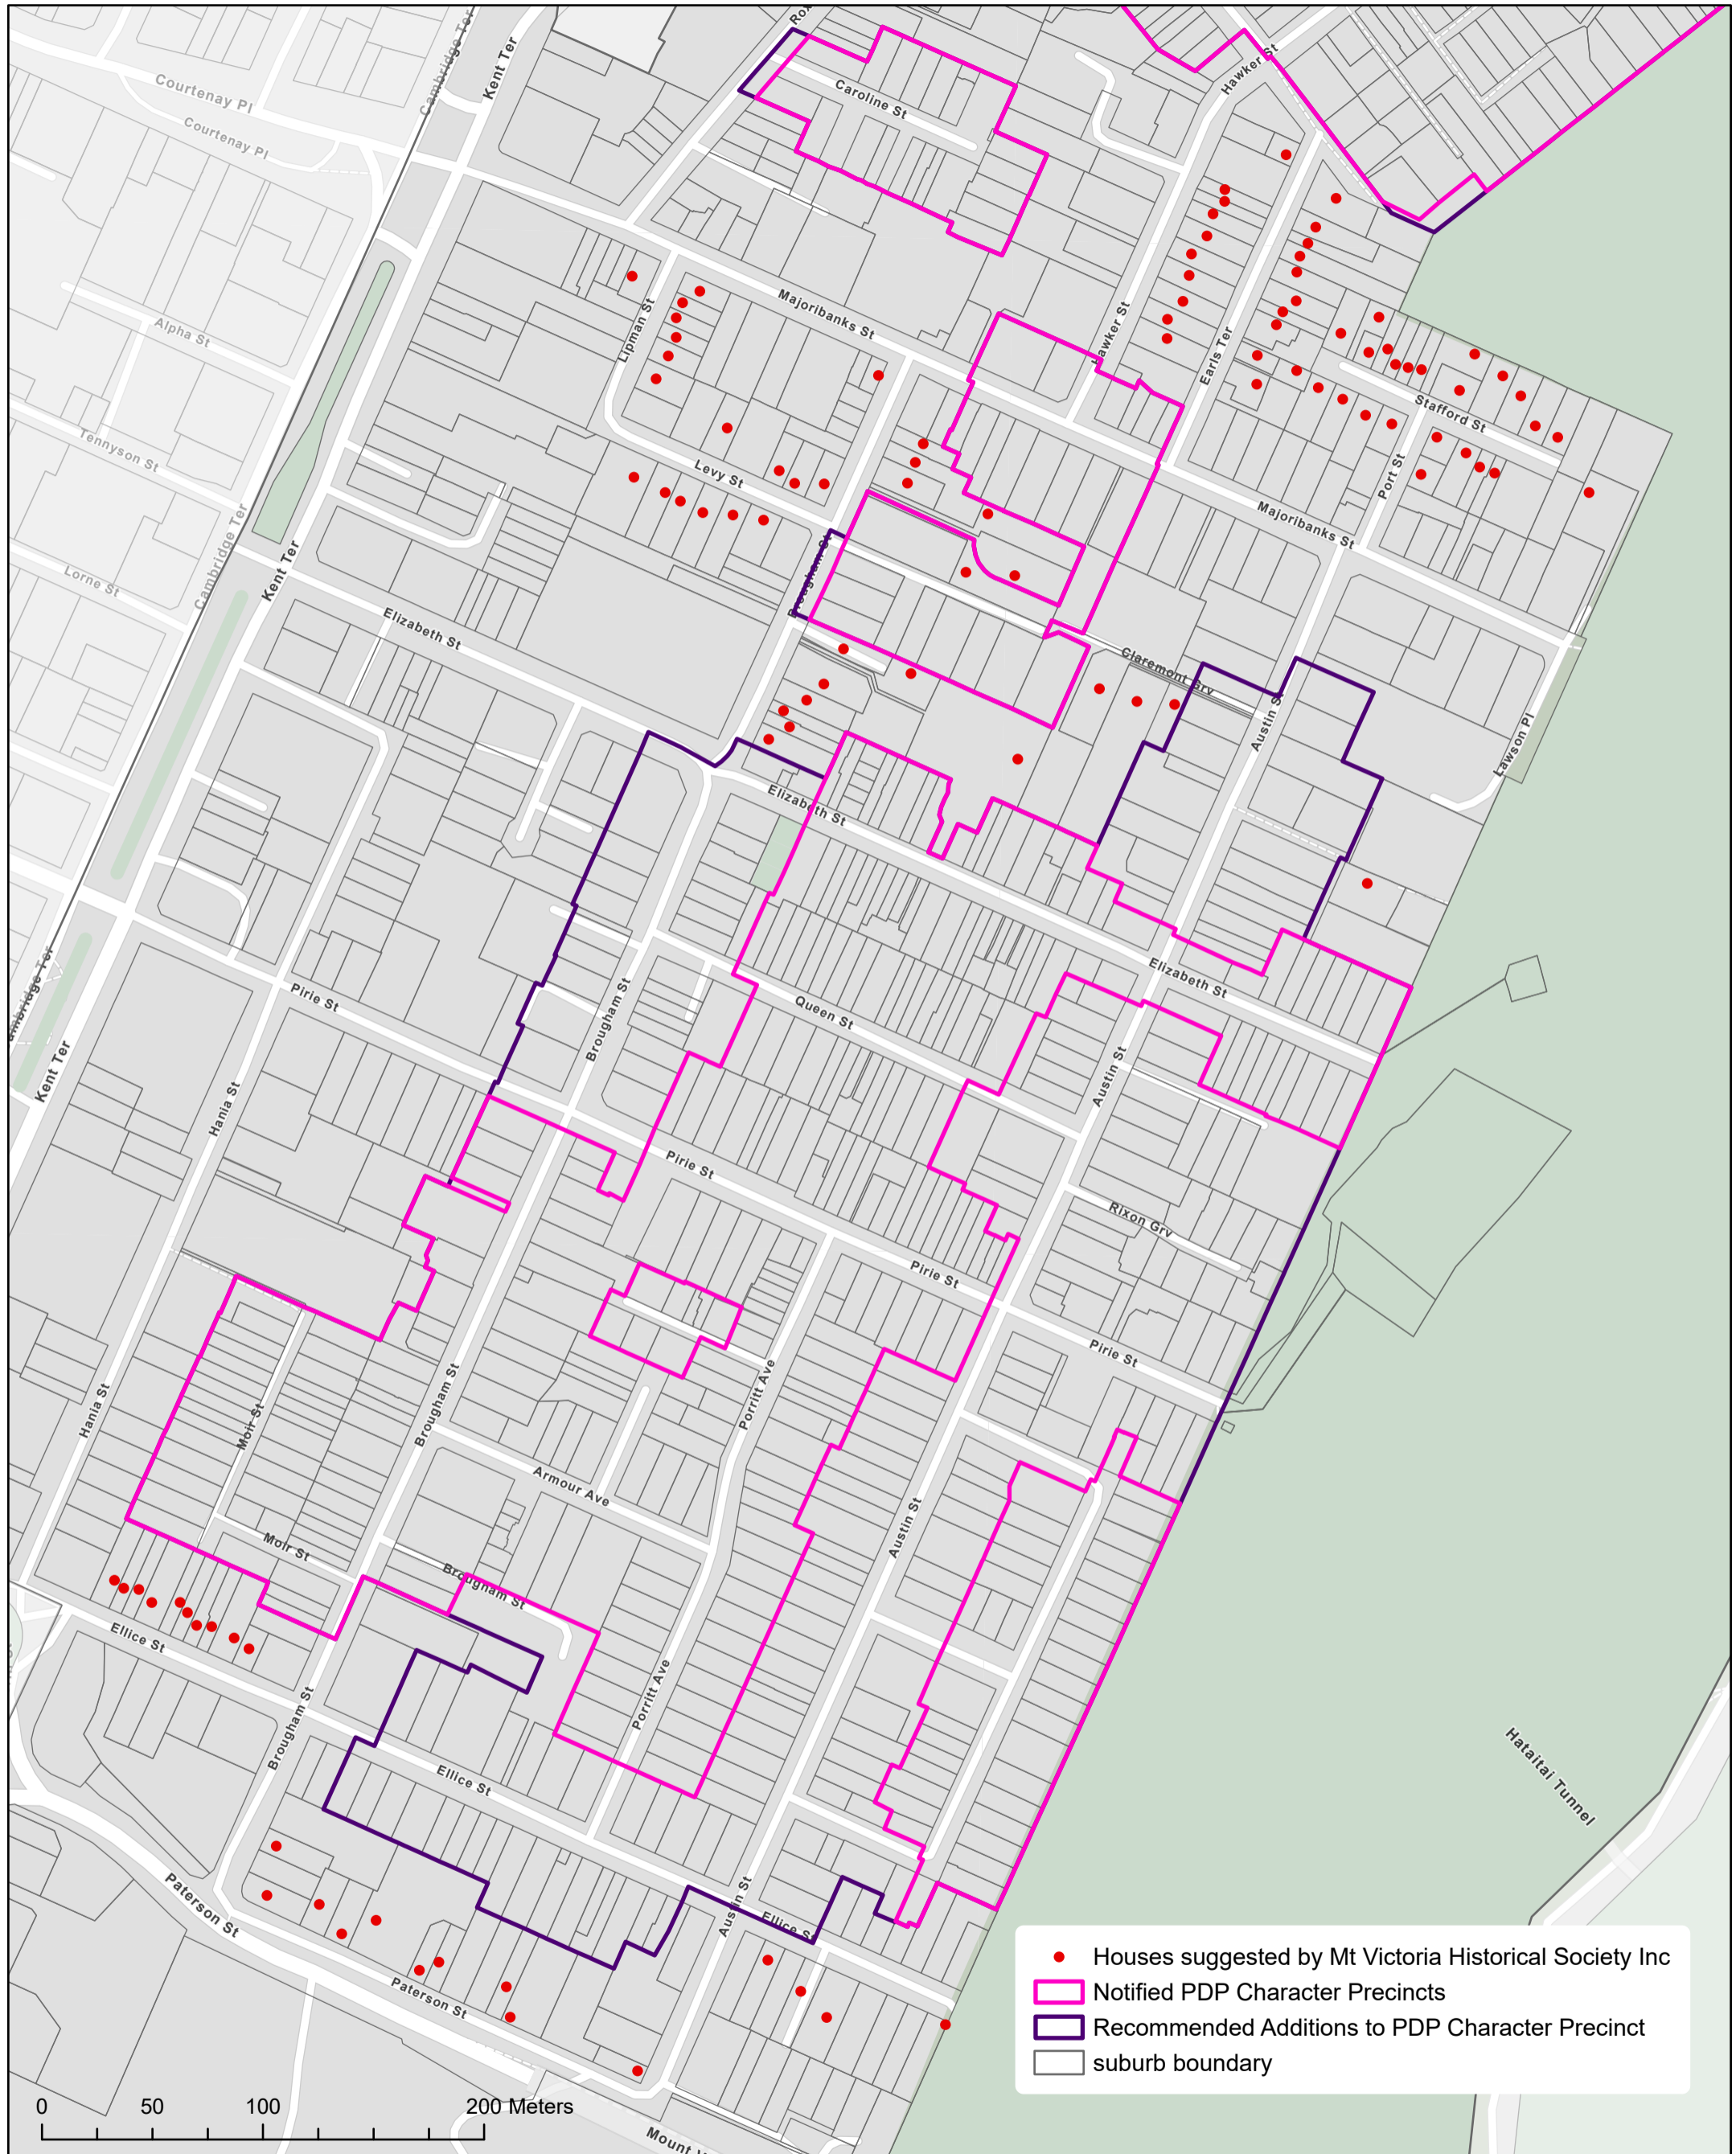

Recommended Additions Character Precincts and Houses suggested by Mt Victoria Historical Society Inc

Date: 28/03/2023

Created by: City Insights GIS Team

Contact: District.Plan@wcc.govt.nz

Base map credits: Esri Community Maps Contributors, LINZ, Stats NZ, Esri, HERE, Garmin, Foursquare, METI/NASA, USGS