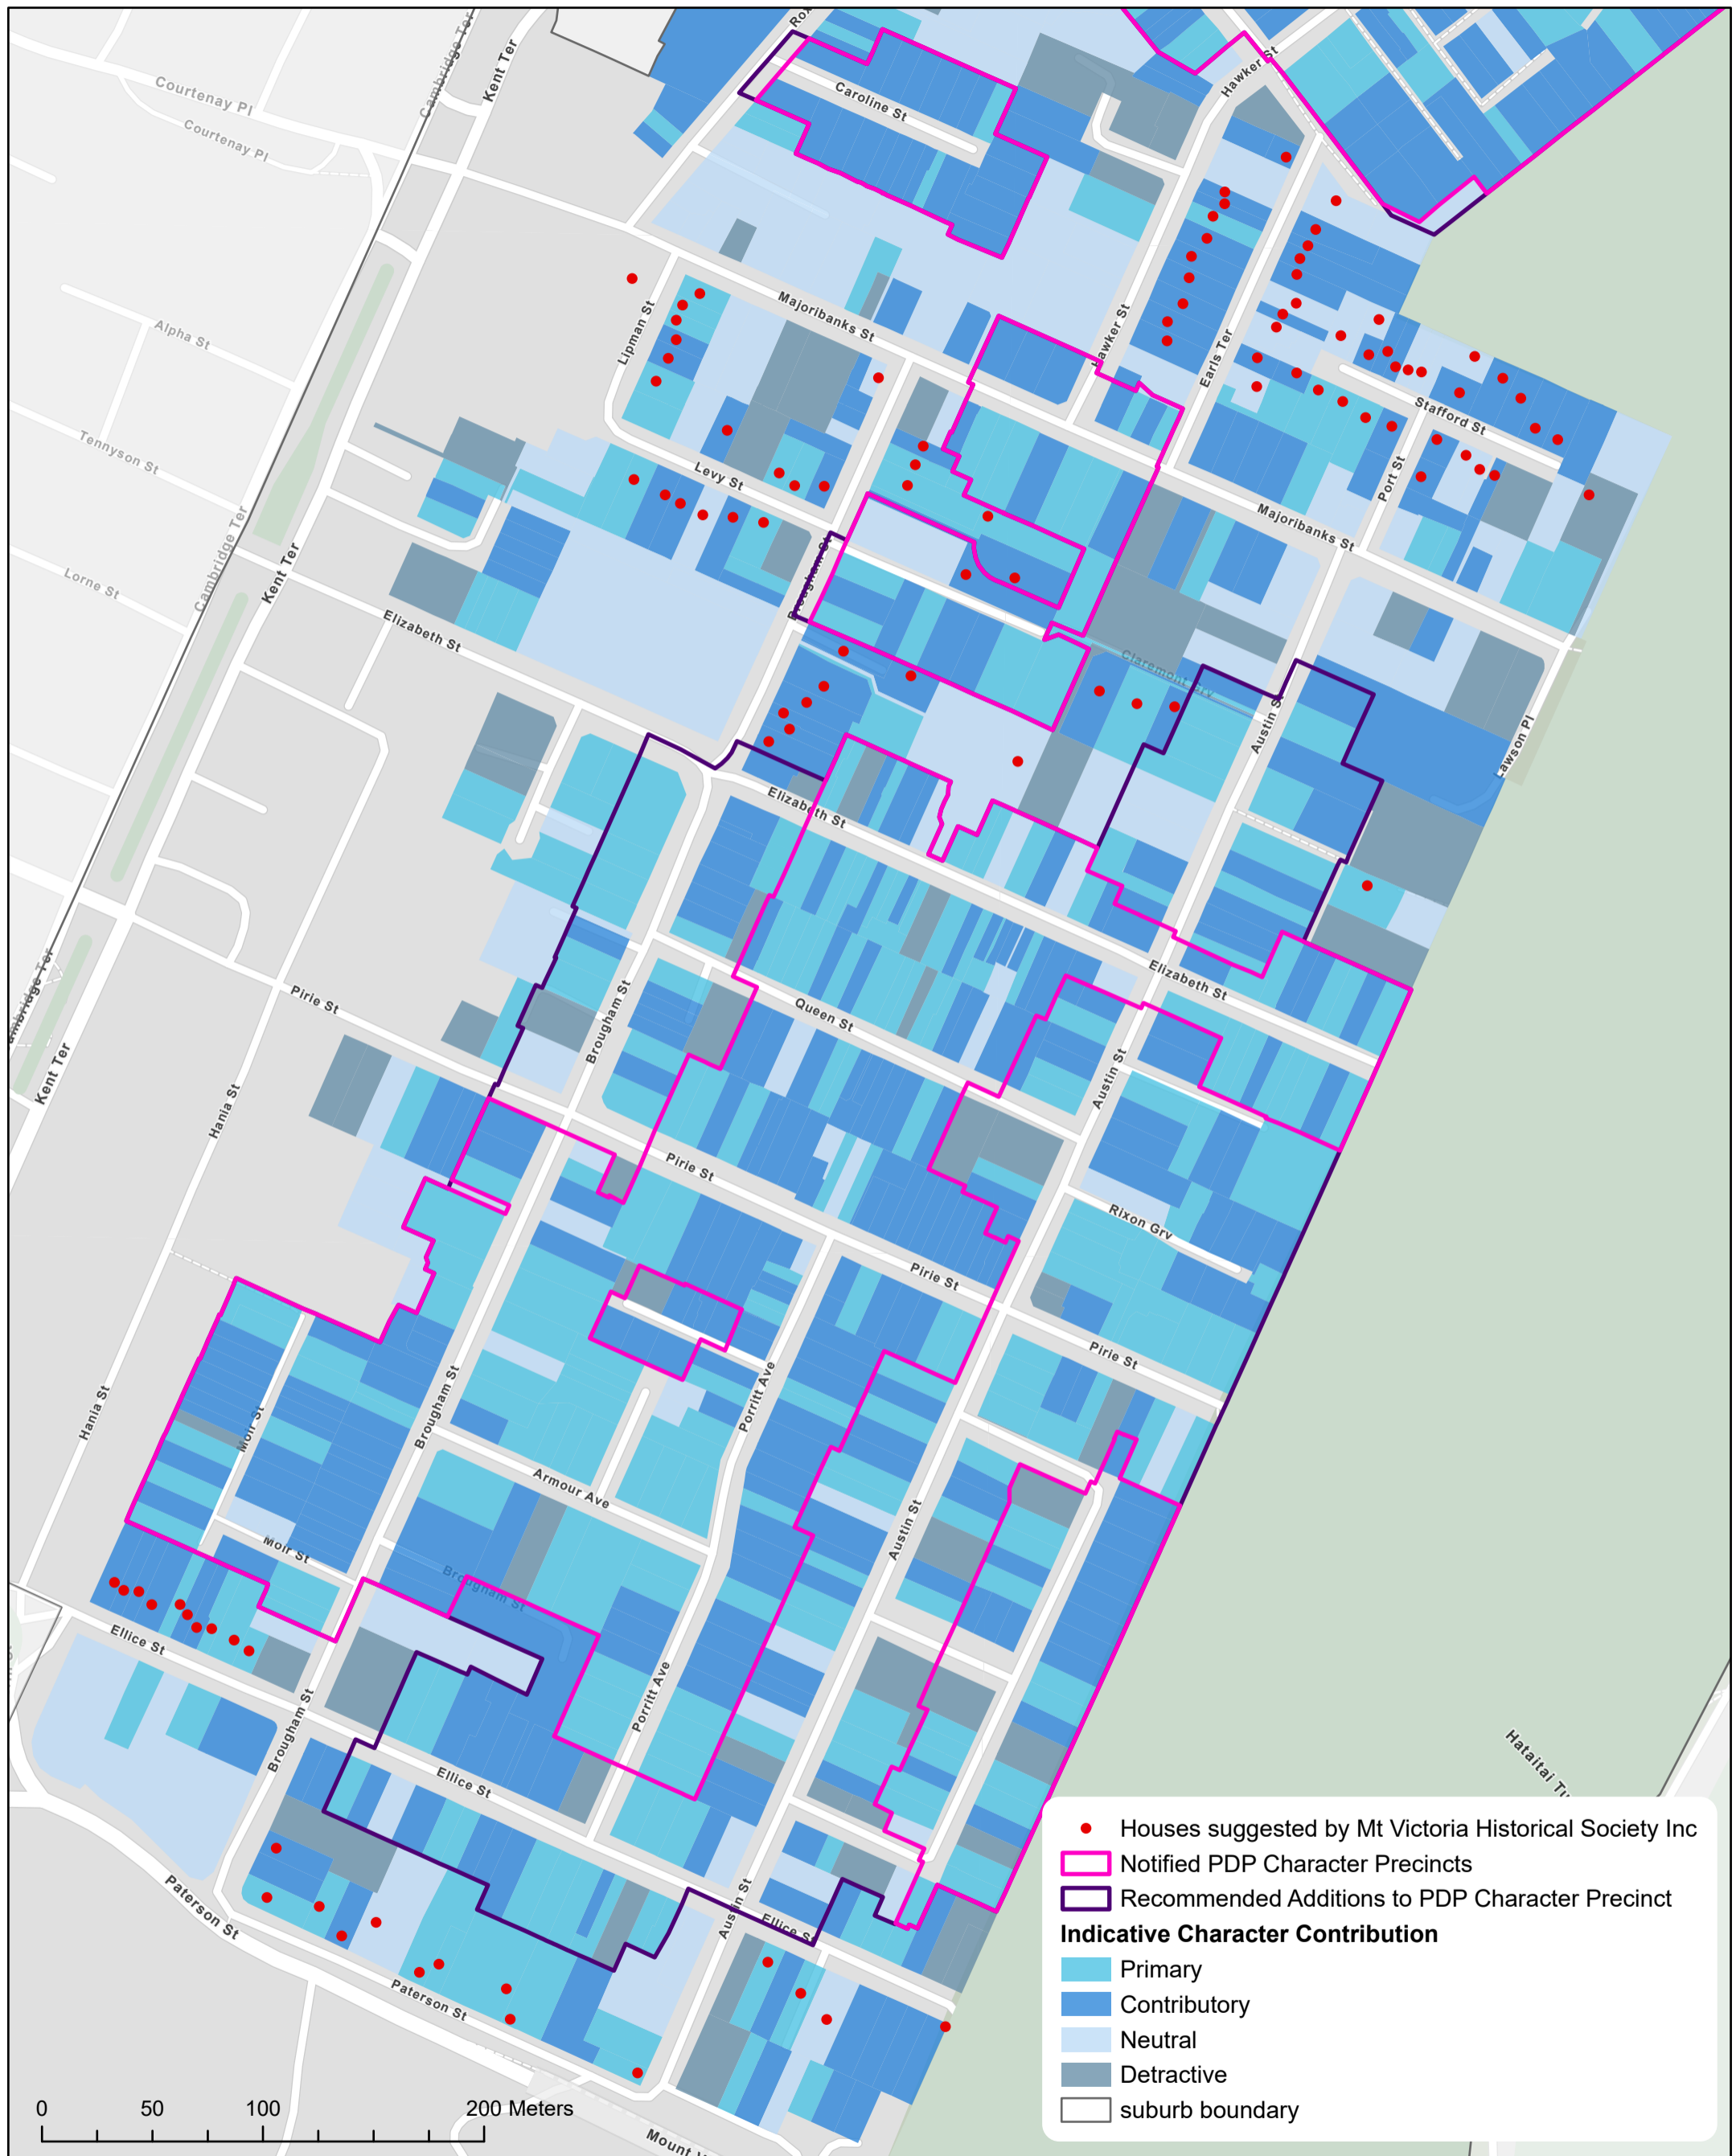

Recommended Additions Character Precincts and Houses suggested by Mt Victoria Historical Society Inc

Date: 28/03/2023

Created by: City Insights GIS Team

Contact: District.Plan@wcc.govt.nz

Base map credits: Esri Community Maps Contributors, LINZ, Stats NZ, Esri, HERE, Garmin, Foursquare, METI/NASA, USGS