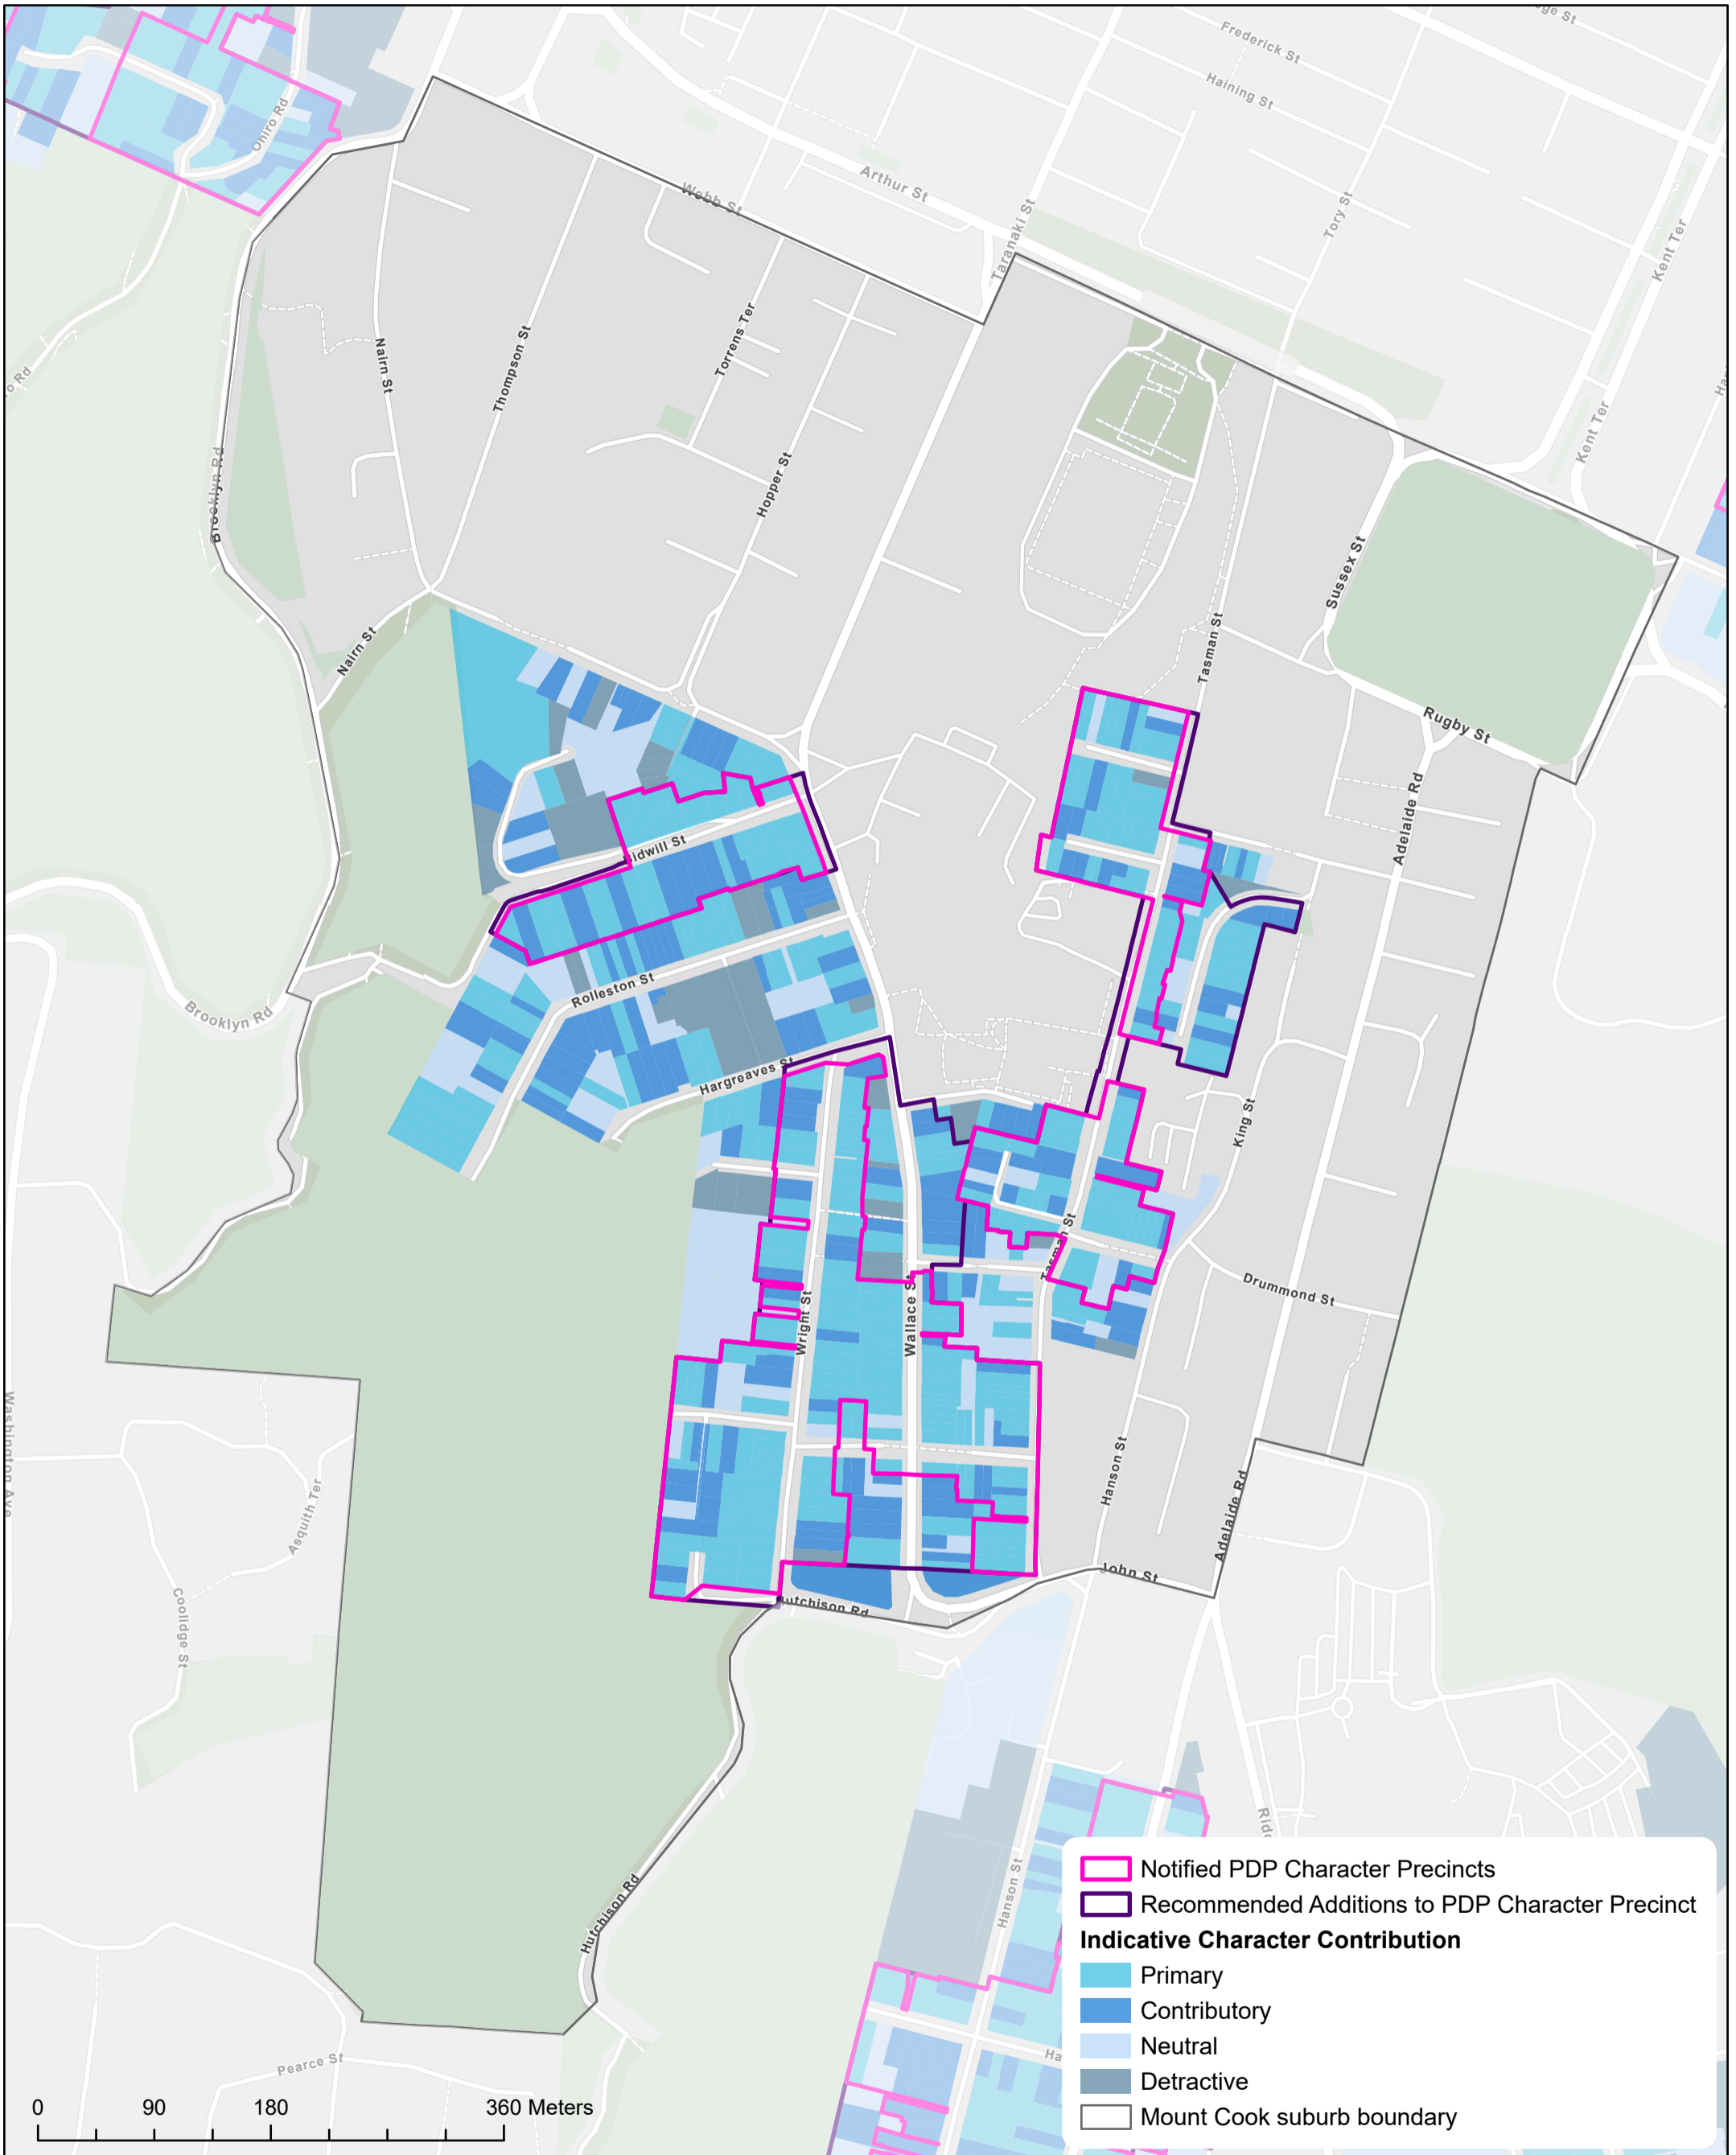

Section 42A Report Character Precincts

Recommended Additions Character Precincts and Indicative Character Contribution - Berhampore

Date: 24/02/2023

Created by: City Insights GIS Team

Contact: District.Plan@wcc.govt.nz

Base map credits: Esri Community Maps Contributors, LINZ, Stats NZ, Esri, HERE, Garmin, Foursquare, METI/NASA, USGS

Recommended Additions Character Precincts and Indicative Character Contribution - Wellington Central and Te Aro

Date: 24/02/2023

Created by: City Insights GIS Team

Contact: District.Plan@wcc.govt.nz

Base map credits: Esri Community Maps Contributors, LINZ, Stats NZ, Esri, HERE, Garmin, Foursquare, METI/NASA, USGS

Recommended Additions Character Precincts and Indicative Character Contribution - Mount Cook

Date: 24/02/2023

Created by: City Insights GIS Team

Contact: District.Plan@wcc.govt.nz

Base map credits: Esri Community Maps Contributors, LINZ, Stats NZ, Esri, HERE, Garmin, Foursquare, METI/NASA, USGS

Recommended Additions Character Precincts and Indicative Character Contribution - Mount Victoria