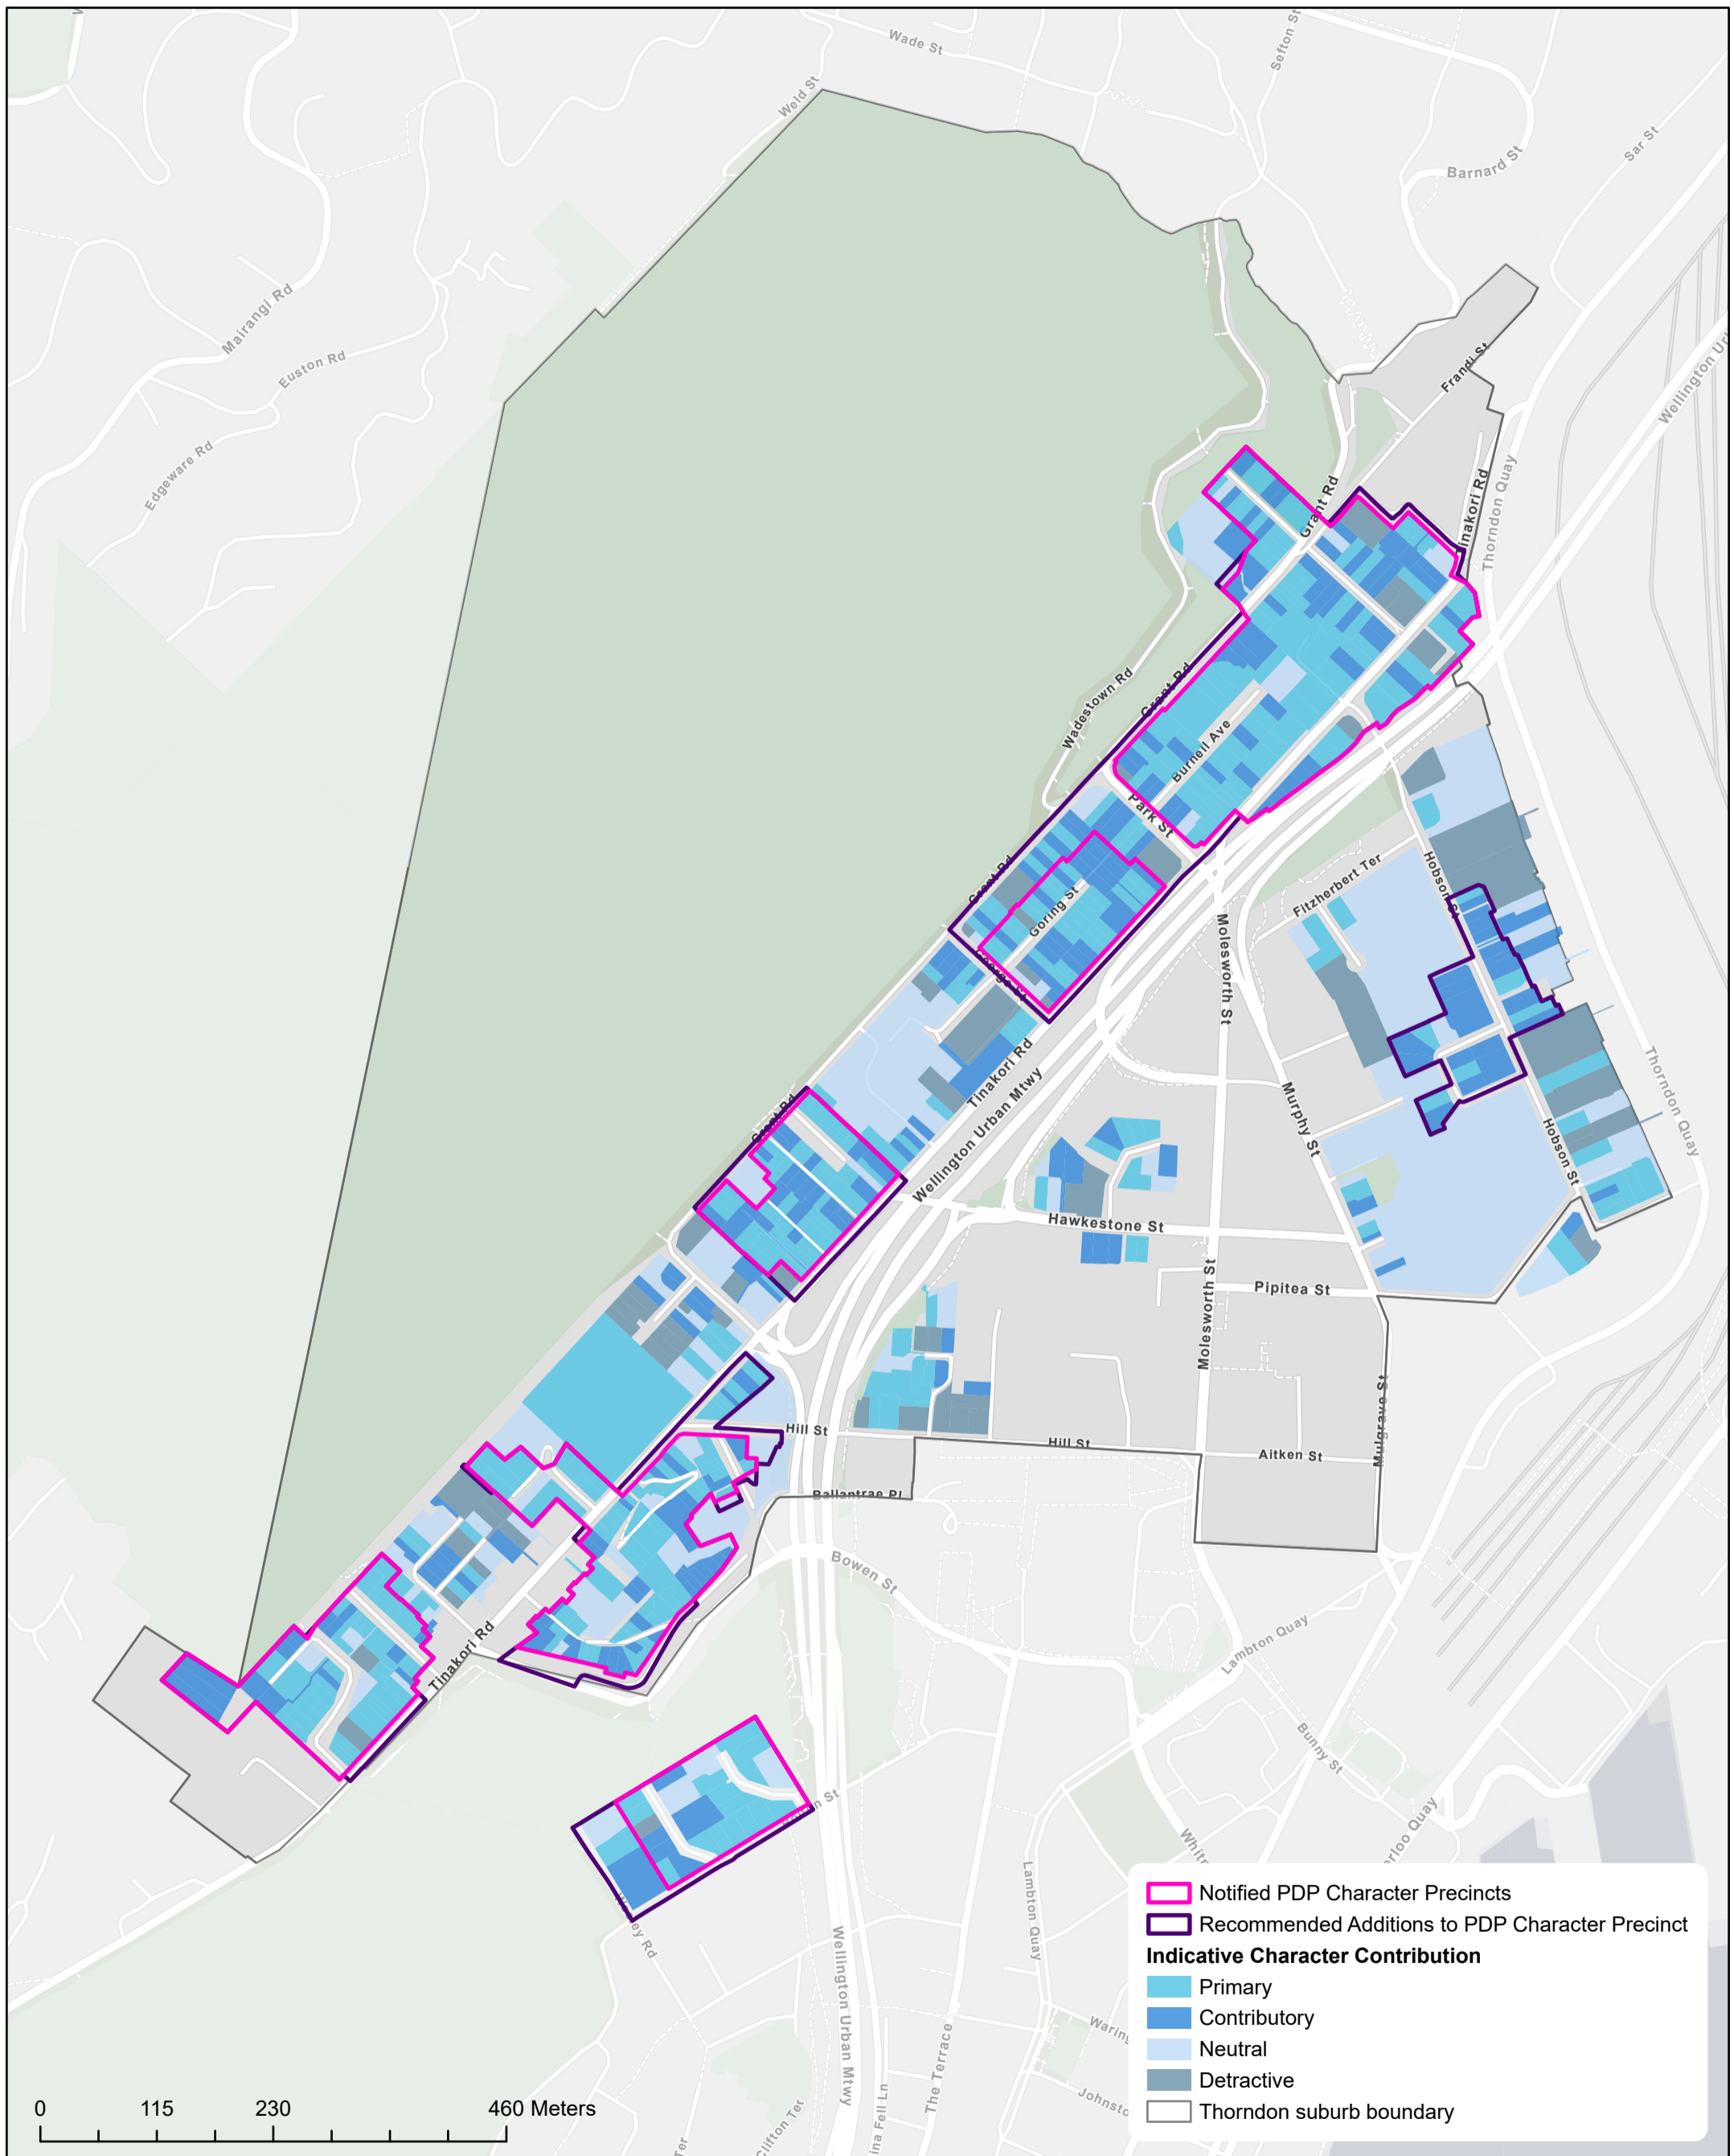

Recommended Additions Character Precincts and Indicative Character Contribution - Thorndon

Date: 23/02/2023

Created by: City Insights GIS Team

Contact: District.Plan@wcc.govt.nz

Base map credits: Esri Community Maps Contributors, LINZ, Stats NZ, Esri, HERE, Garmin, Foursquare, METI/NASA, USGS