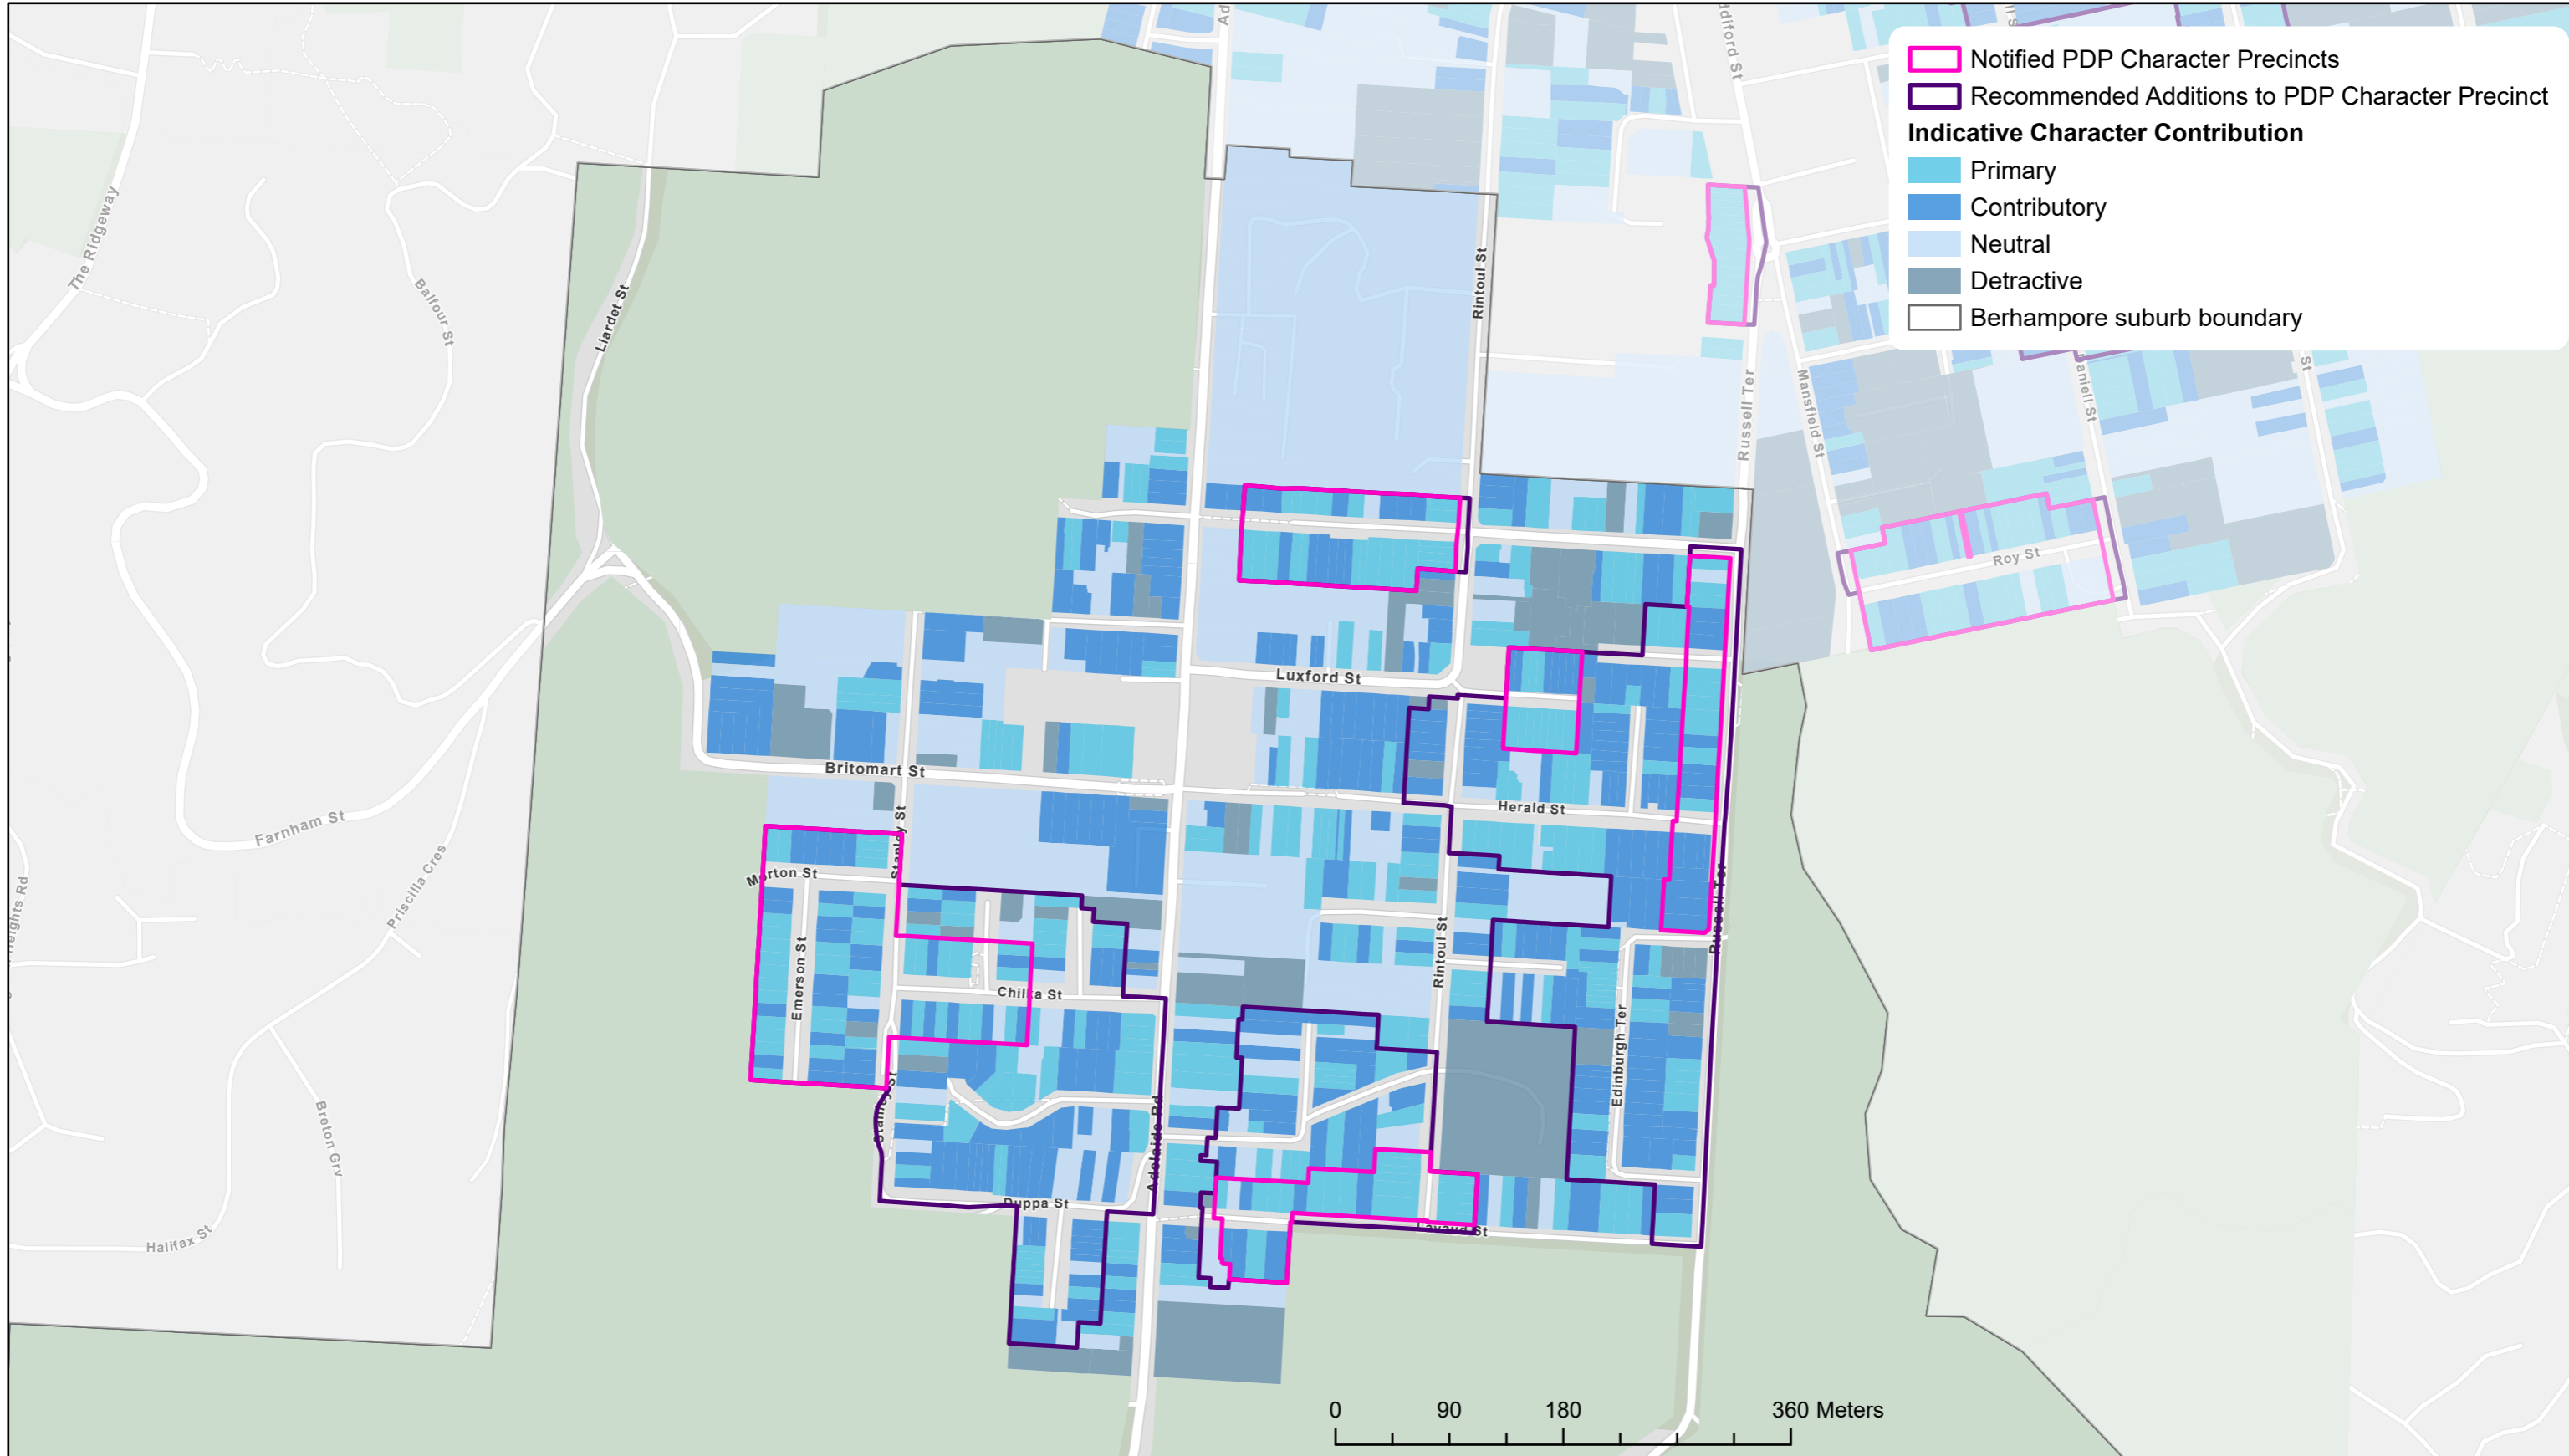

Recommended Additions Character Precincts and Indicative Character Contribution - Aro Valley

Date: 24/02/2023

Created by: City Insights GIS Team

Contact: District.Plan@wcc.govt.nz

Base map credits: Esri Community Maps Contributors, LINZ, Stats NZ, Esri, HERE, Garmin, Foursquare, METI/NASA, USGS

Section 42A Report Character Precincts

Recommended Additions Character Precincts and Indicative Character Contribution - Berhampore

Date: 24/02/2023

Created by: City Insights GIS Team

Contact: District.Plan@wcc.govt.nz

Base map credits: Esri Community Maps Contributors, LINZ, Stats NZ, Esri, HERE, Garmin, Foursquare, METI/NASA, USGS

Recommended Additions Character Precincts and Indicative Character Contribution - Wellington Central and Te Aro

Date: 24/02/2023

Created by: City Insights GIS Team

Contact: District.Plan@wcc.govt.nz

Base map credits: Esri Community Maps Contributors, LINZ, Stats NZ, Esri, HERE, Garmin, Foursquare, METI/NASA, USGS

Recommended Additions Character Precincts and Indicative Character Contribution - Mount Victoria