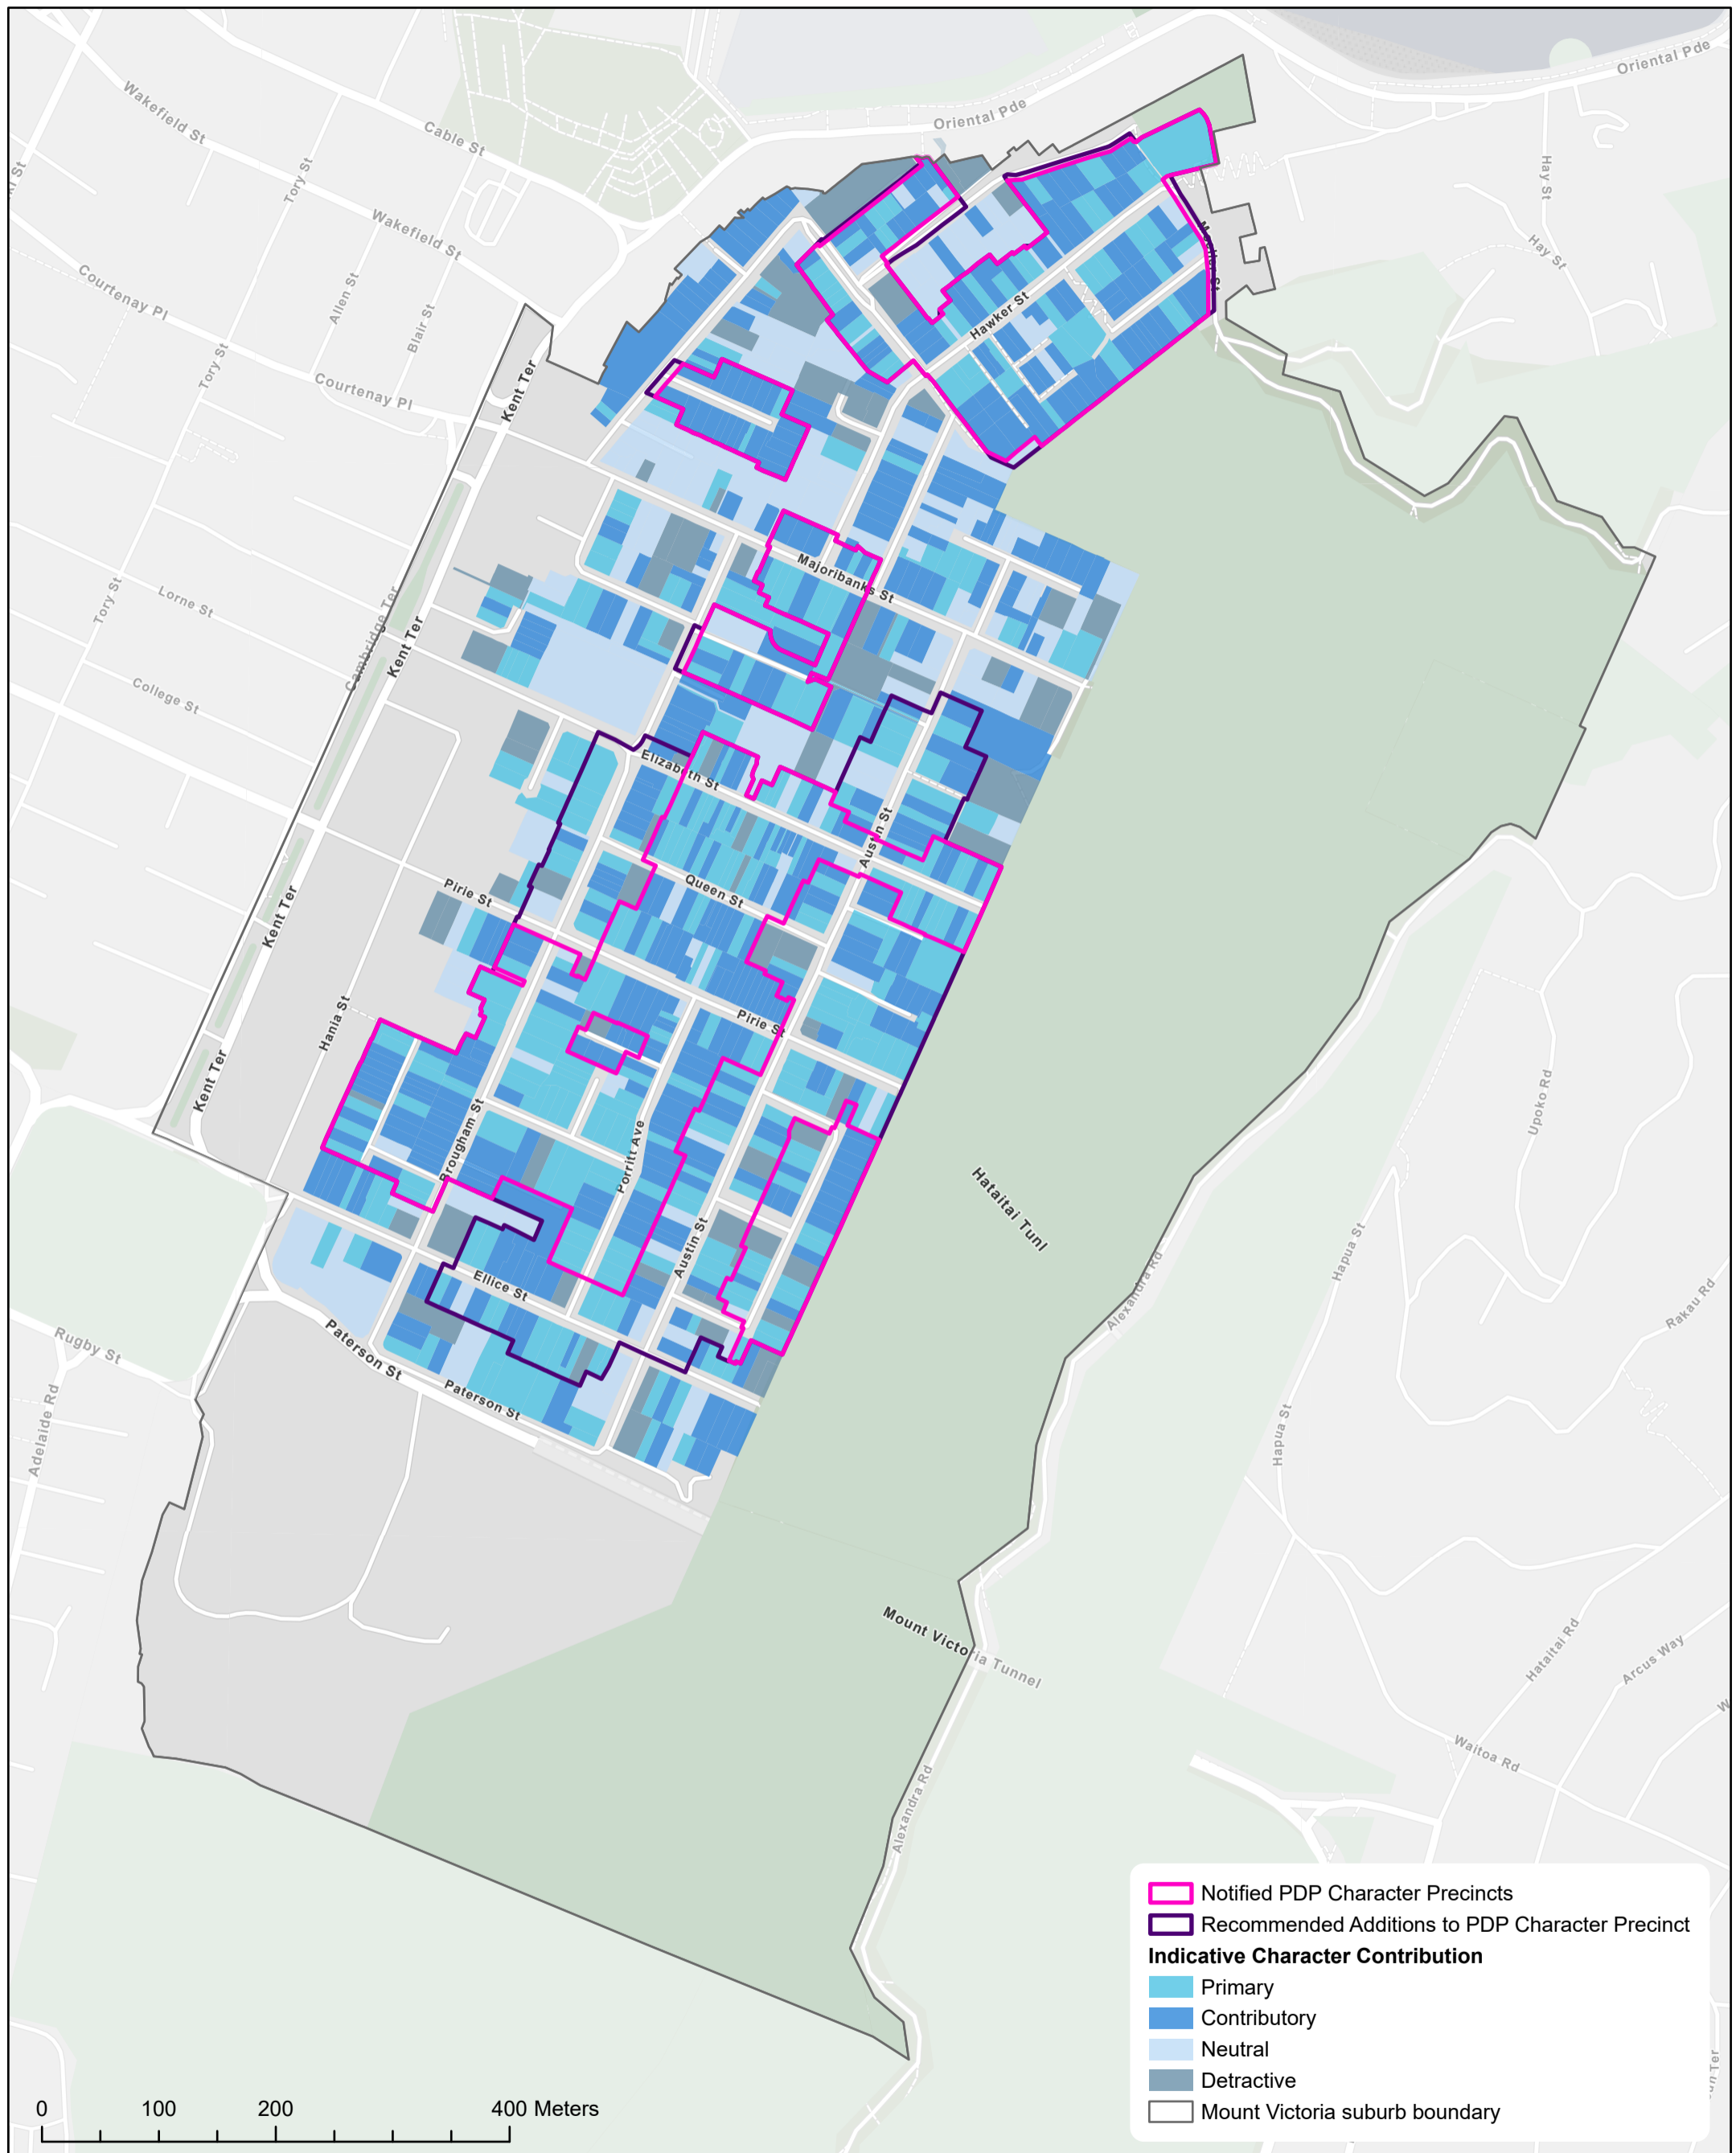

Section 42A Report Character Precincts

Recommended Additions Character Precincts and Indicative Character Contribution - Berhampore

Date: 24/02/2023

Created by: City Insights GIS Team

Contact: District.Plan@wcc.govt.nz

Base map credits: Esri Community Maps Contributors, LINZ, Stats NZ, Esri, HERE, Garmin, Foursquare, METI/NASA, USGS

Recommended Additions Character Precincts and Indicative Character Contribution - Wellington Central and Te Aro

Date: 24/02/2023

Created by: City Insights GIS Team

Contact: District.Plan@wcc.govt.nz

Base map credits: Esri Community Maps Contributors, LINZ, Stats NZ, Esri, HERE, Garmin, Foursquare, METI/NASA, USGS

Recommended Additions Character Precincts and Indicative Character Contribution - Mount Cook

Date: 24/02/2023

Created by: City Insights GIS Team

Contact: District.Plan@wcc.govt.nz

Base map credits: Esri Community Maps Contributors, LINZ, Stats NZ, Esri, HERE, Garmin, Foursquare, METI/NASA, USGS

Recommended Additions Character Precincts and Indicative Character Contribution - Mount Victoria