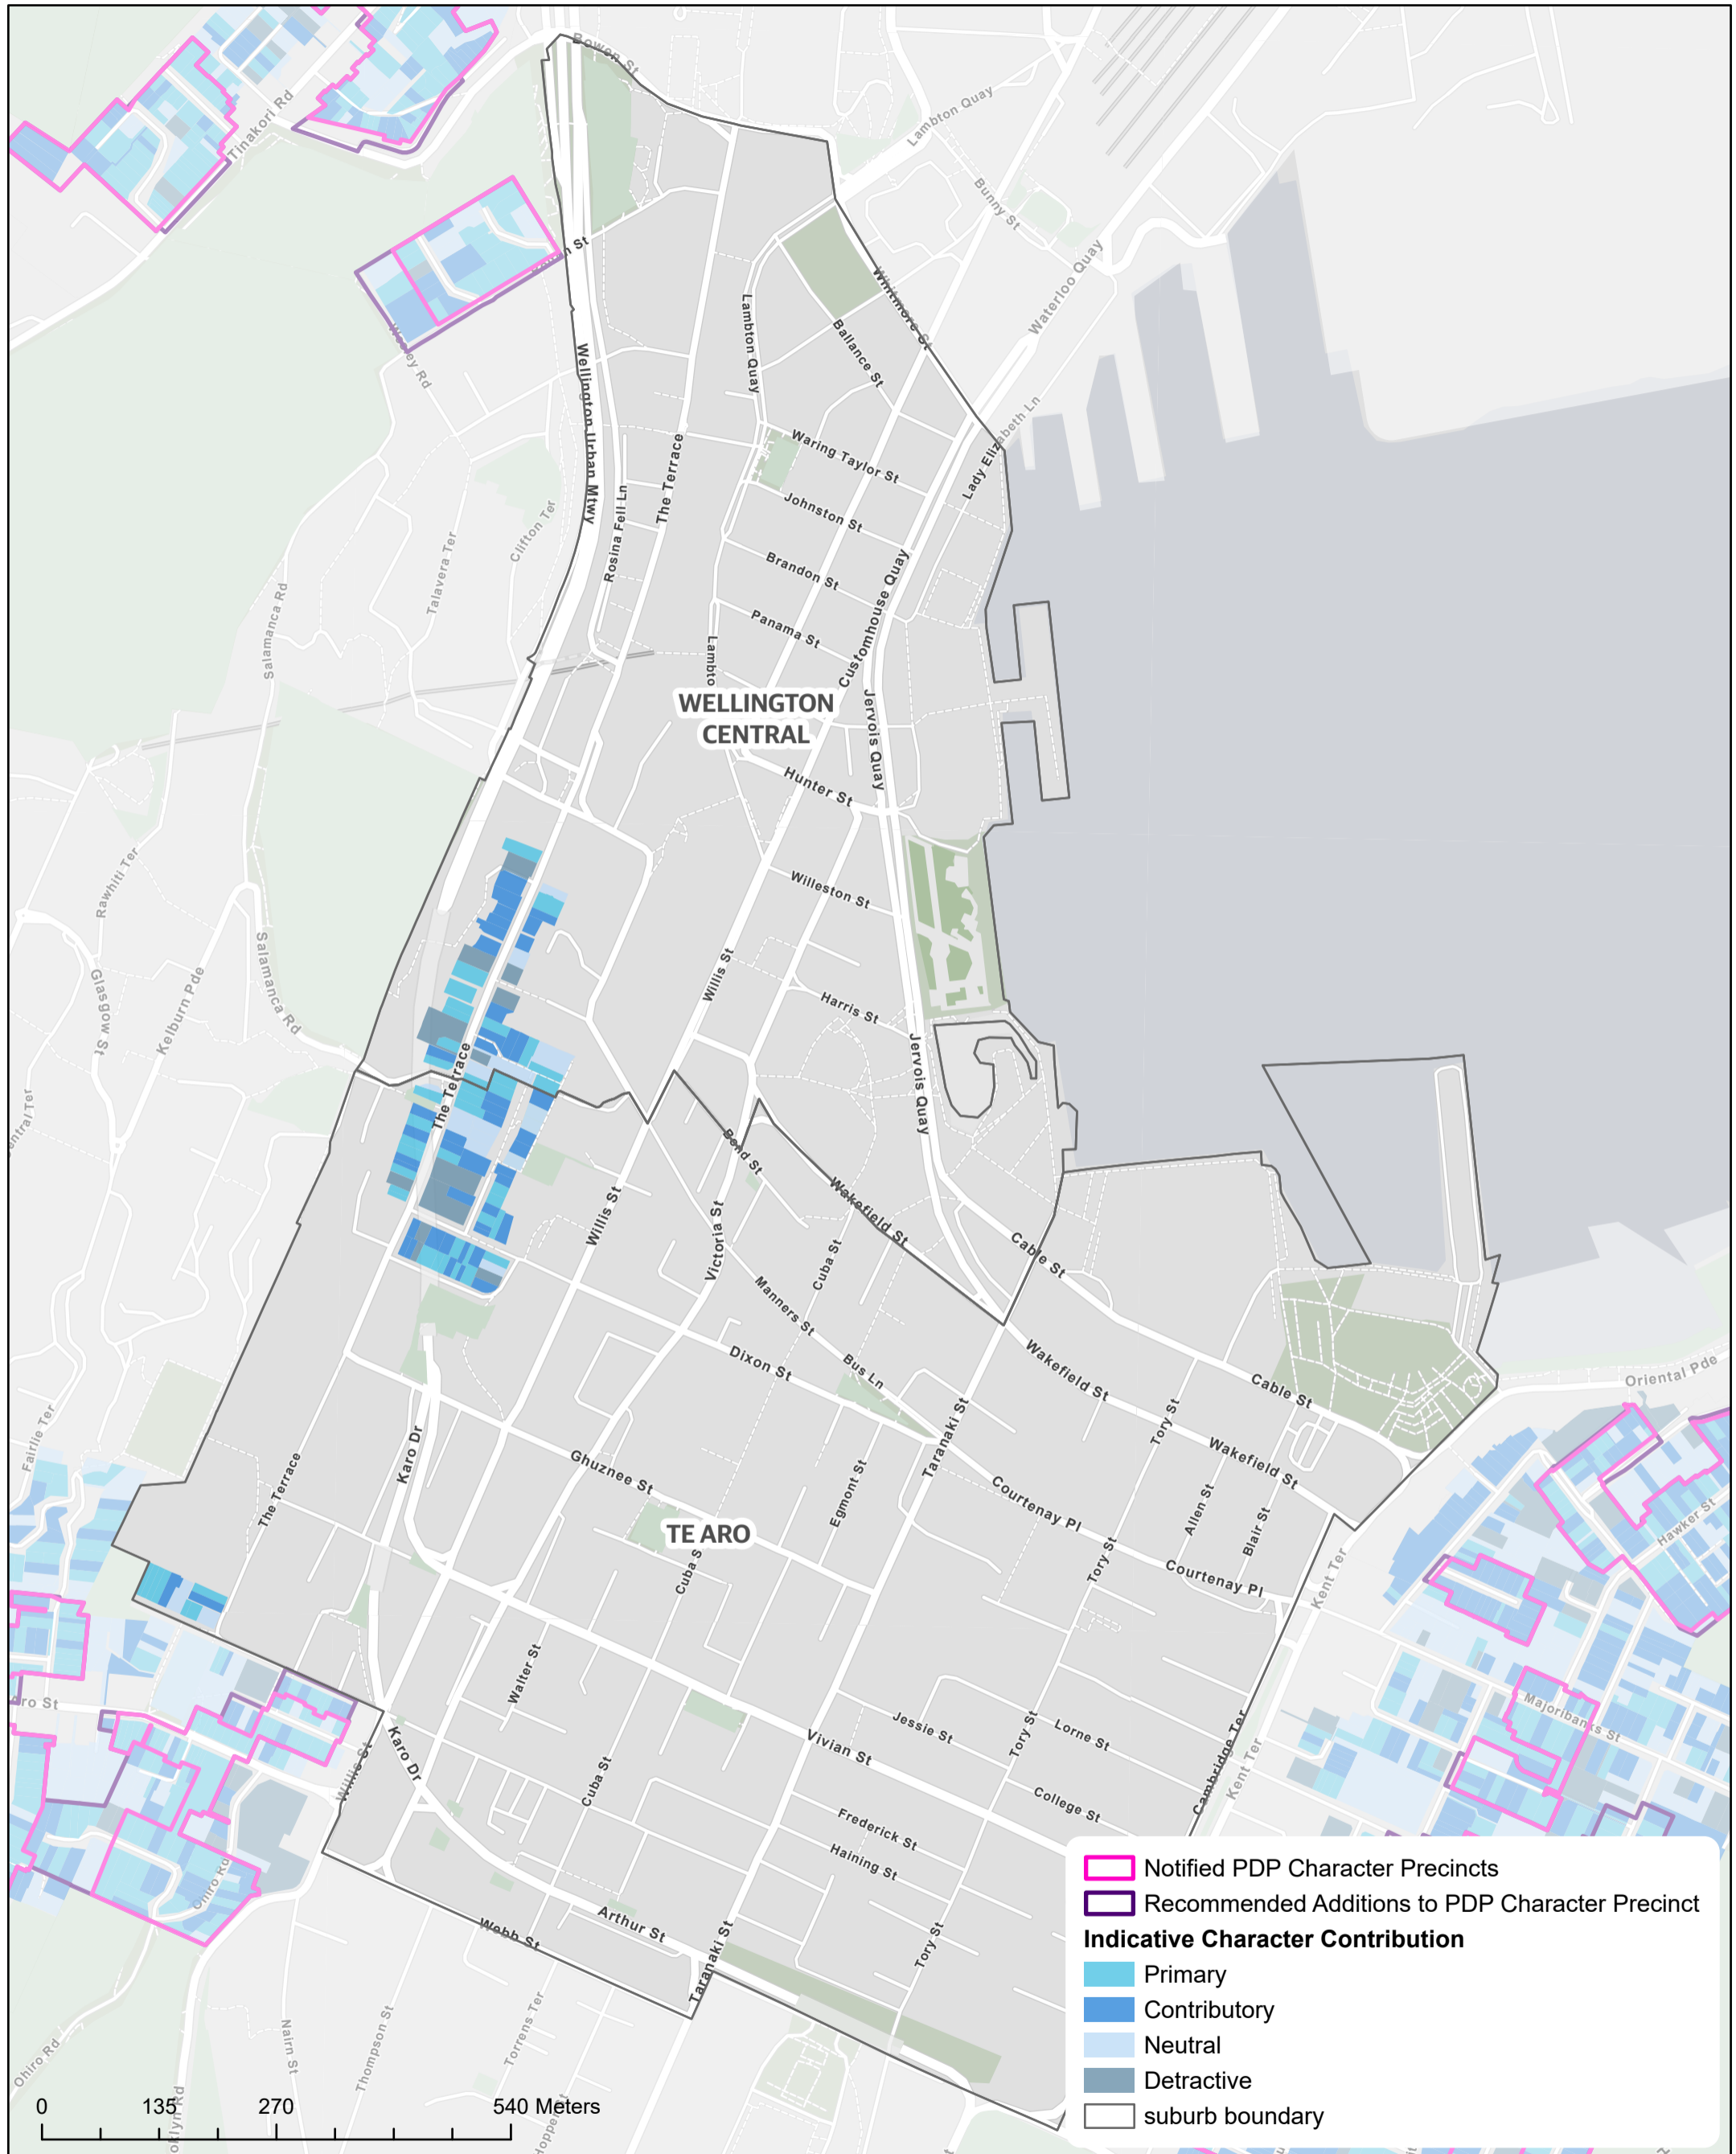

Section 42A Report Character Precincts

Recommended Additions Character Precincts and Indicative Character Contribution - Berhampore

Date: 24/02/2023

Created by: City Insights GIS Team

Contact: District.Plan@wcc.govt.nz

Base map credits: Esri Community Maps Contributors, LINZ, Stats NZ, Esri, HERE, Garmin, Foursquare, METI/NASA, USGS

Recommended Additions Character Precincts and Indicative Character Contribution - Wellington Central and Te Aro

Date: 24/02/2023

Created by: City Insights GIS Team

Contact: District.Plan@wcc.govt.nz

Base map credits: Esri Community Maps Contributors, LINZ, Stats NZ, Esri, HERE, Garmin, Foursquare, METI/NASA, USGS

Recommended Additions Character Precincts and Indicative Character Contribution - Mount Victoria