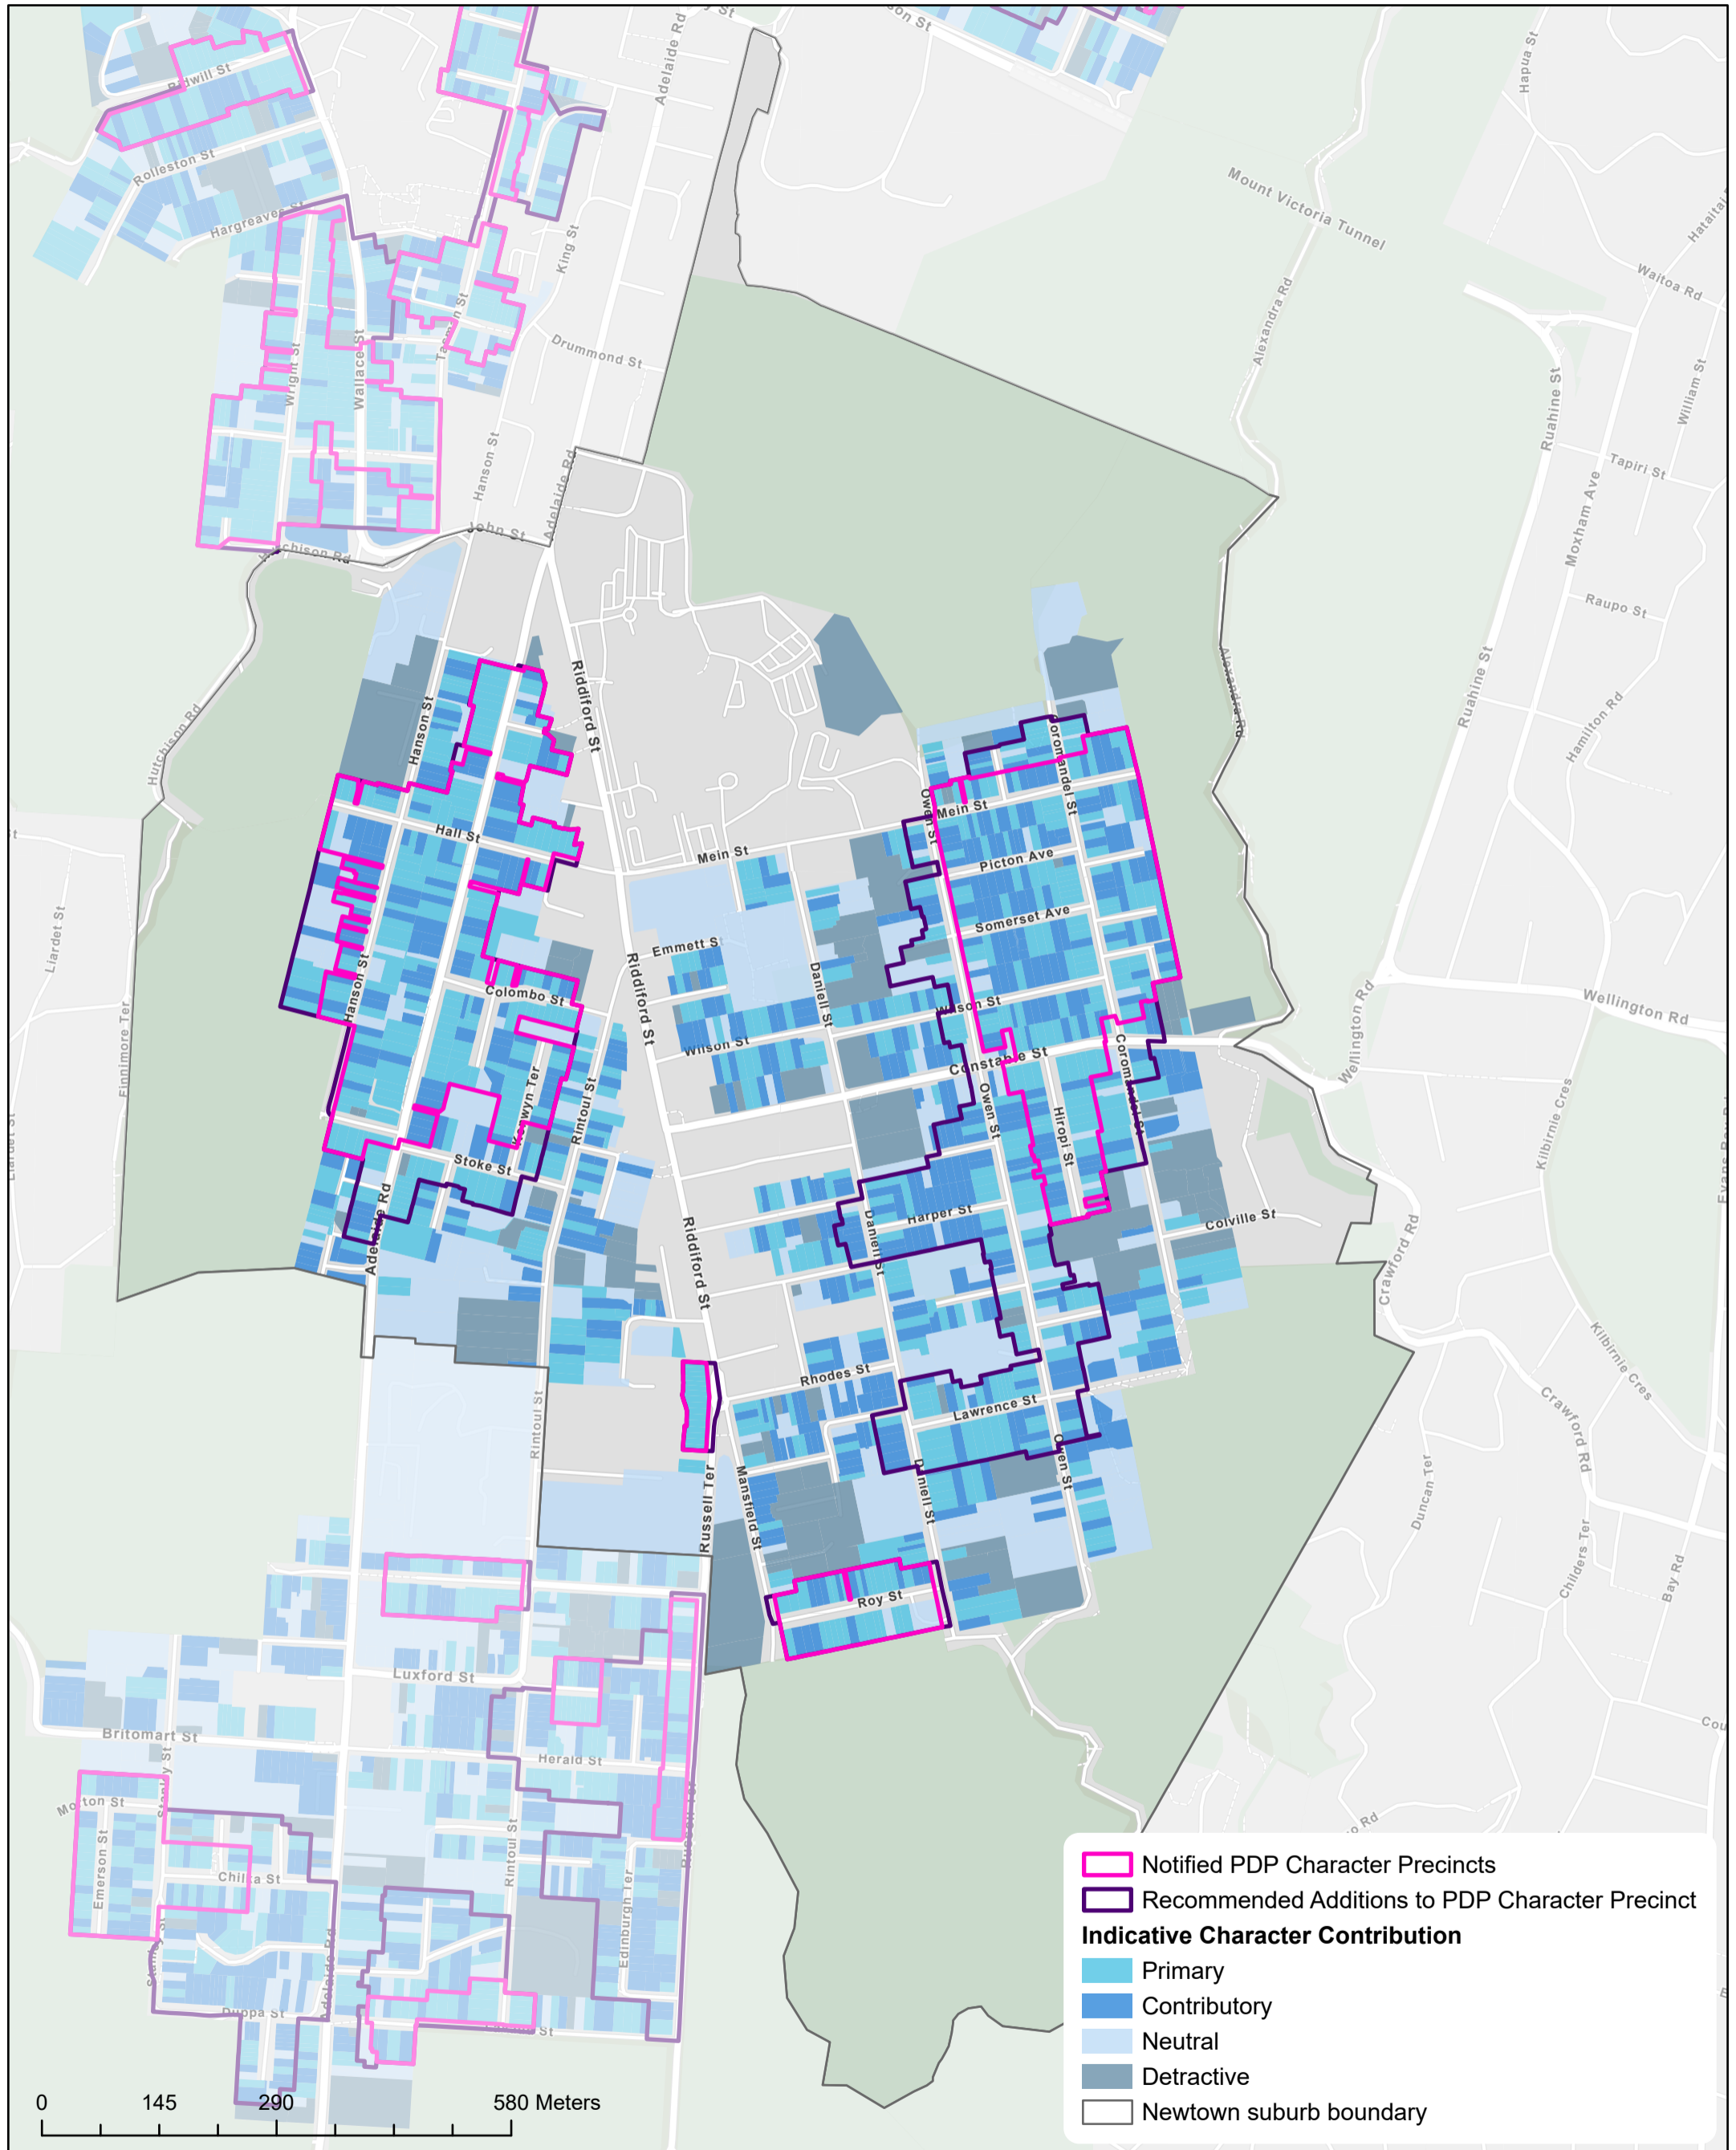

Section 42A Report Character Precincts

Recommended Additions Character Precincts and Indicative Character Contribution - Newtown

Date: 24/02/2023

Created by: City Insights GIS Team

Contact: District.Plan@wcc.govt.nz

Base map credits: Esri Community Maps Contributors, LINZ, Stats NZ, Esri, HERE, Garmin, Foursquare, METI/NASA, USGS