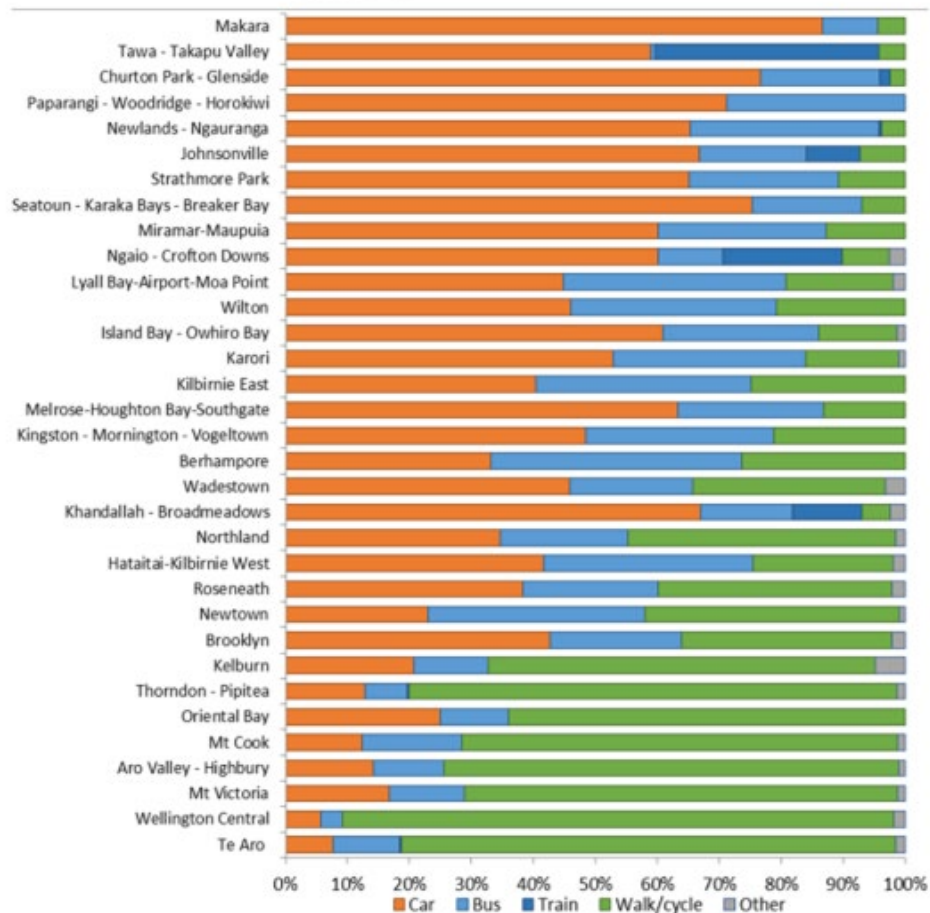

Commute mode by distance to CBD

Source: Census

1 Hay St

Wellington

Google Street View

Aug 2022

[See more dates](#)