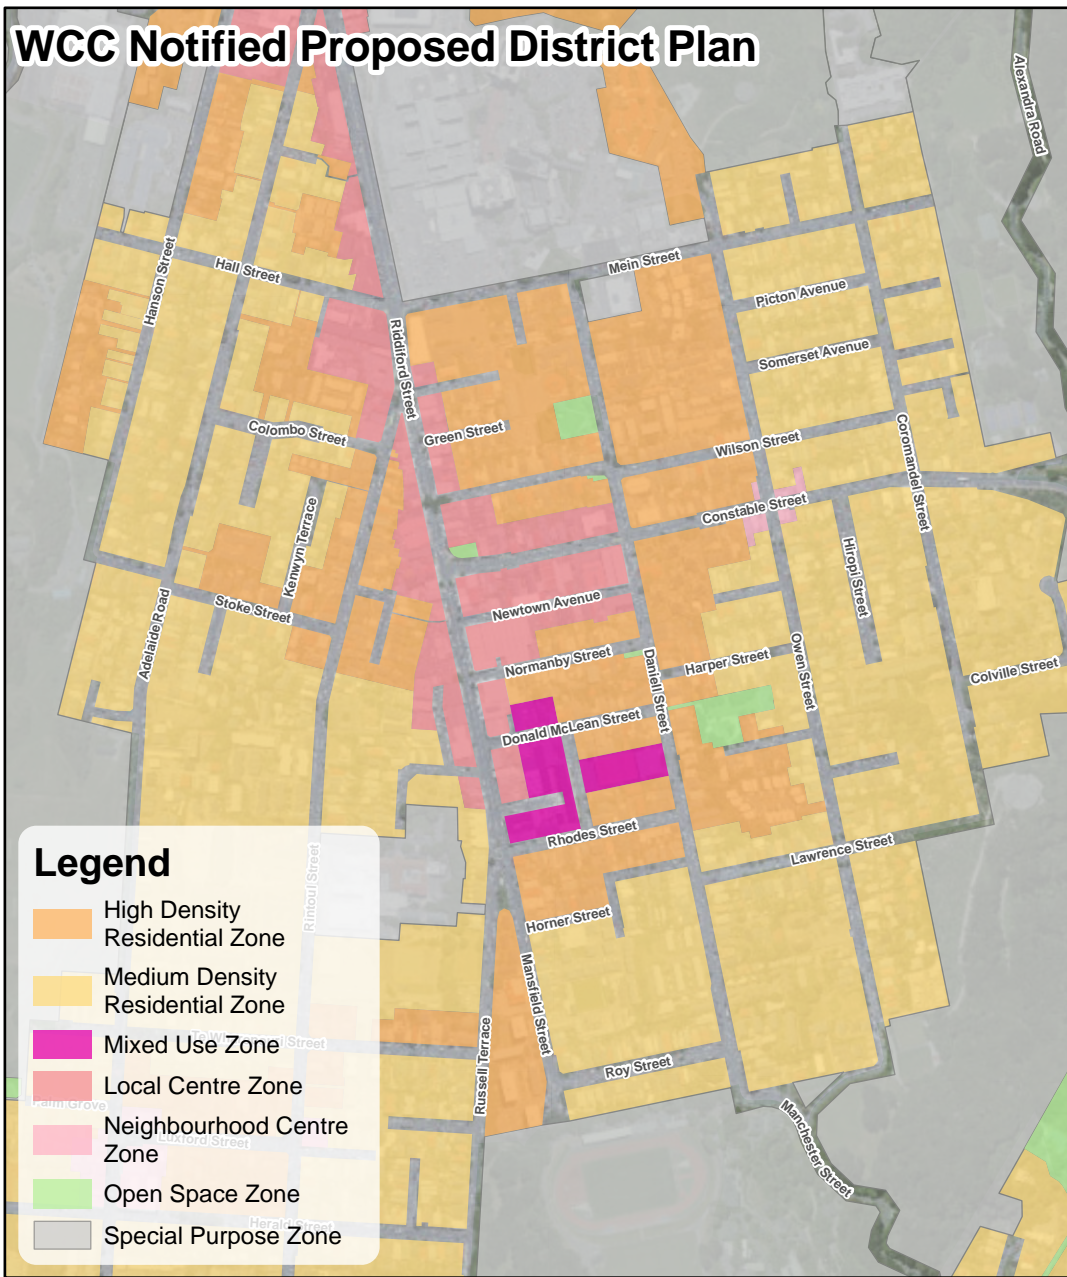

WCC Notified Proposed District Plan

IHP Recommended Change

Map 11: Zone Changes Newtown

Basemap credits: Esri Community Maps Contributors, LINZ, Stats NZ, Esri, TomTom, Garmin, Foursquare, METI/NASA, USGS, Eagle Technology, Land Information New Zealand, GEBCO, Community maps contributors

Date: 1/02/2024
 Credit: City Insights GIS Team