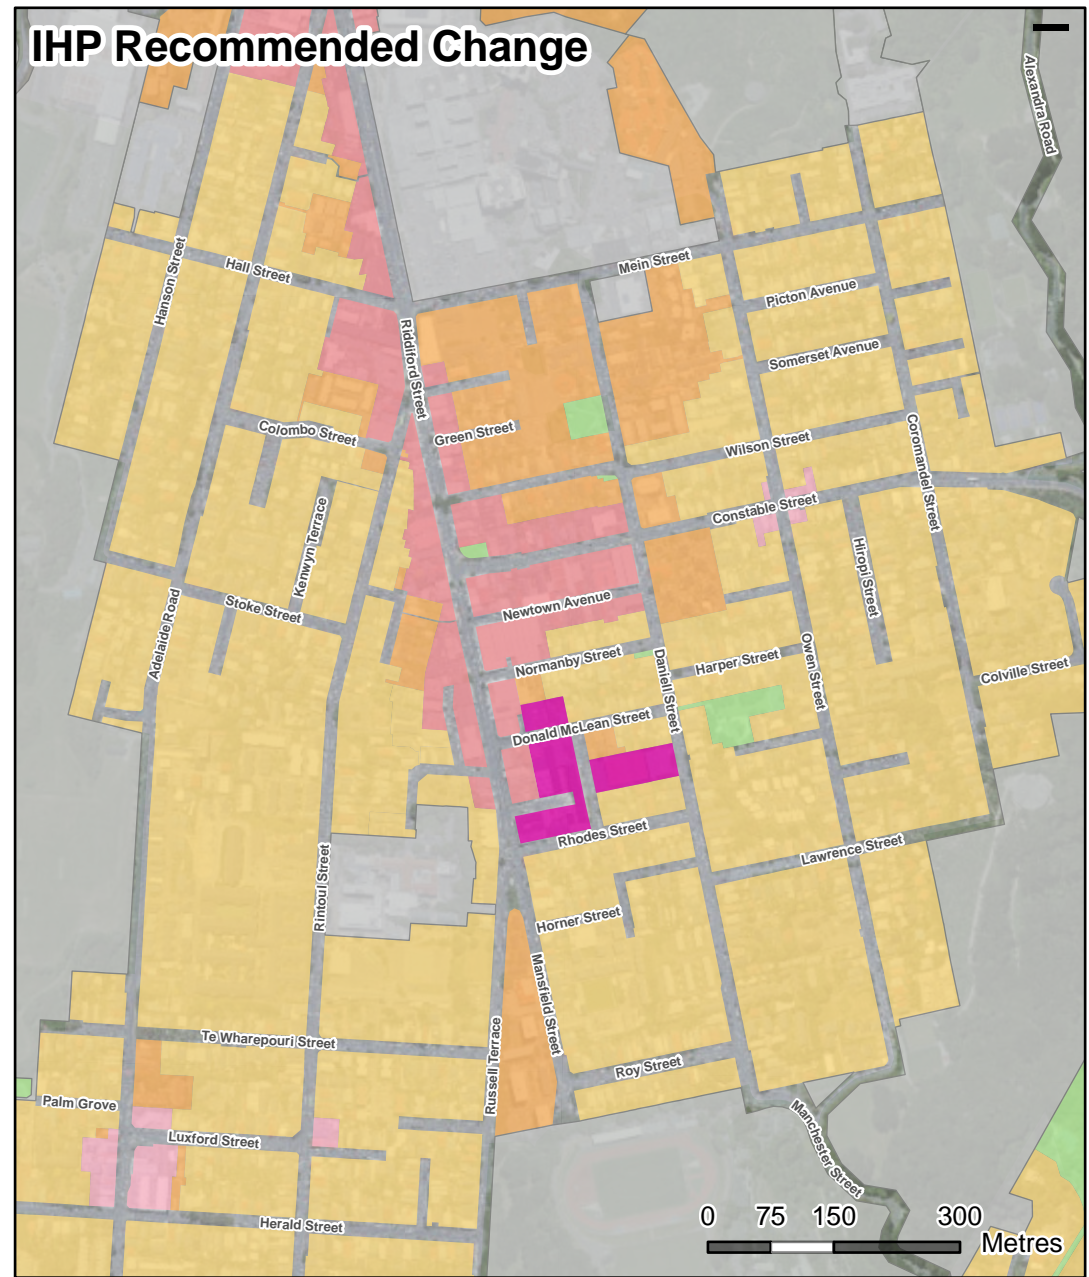

WCC Notified Proposed District Plan

IHP Recommended Change

Map 11: Zone Changes Newtown

Basemap credits: Esri Community Maps Contributors, LINZ, Stats NZ, Esri, TomTom, Garmin, Foursquare, METI/NASA, USGS, Eagle Technology, Land Information New Zealand, GEBCO, Community maps contributors

Date: 1/02/2024
 Credit: City Insights GIS Team