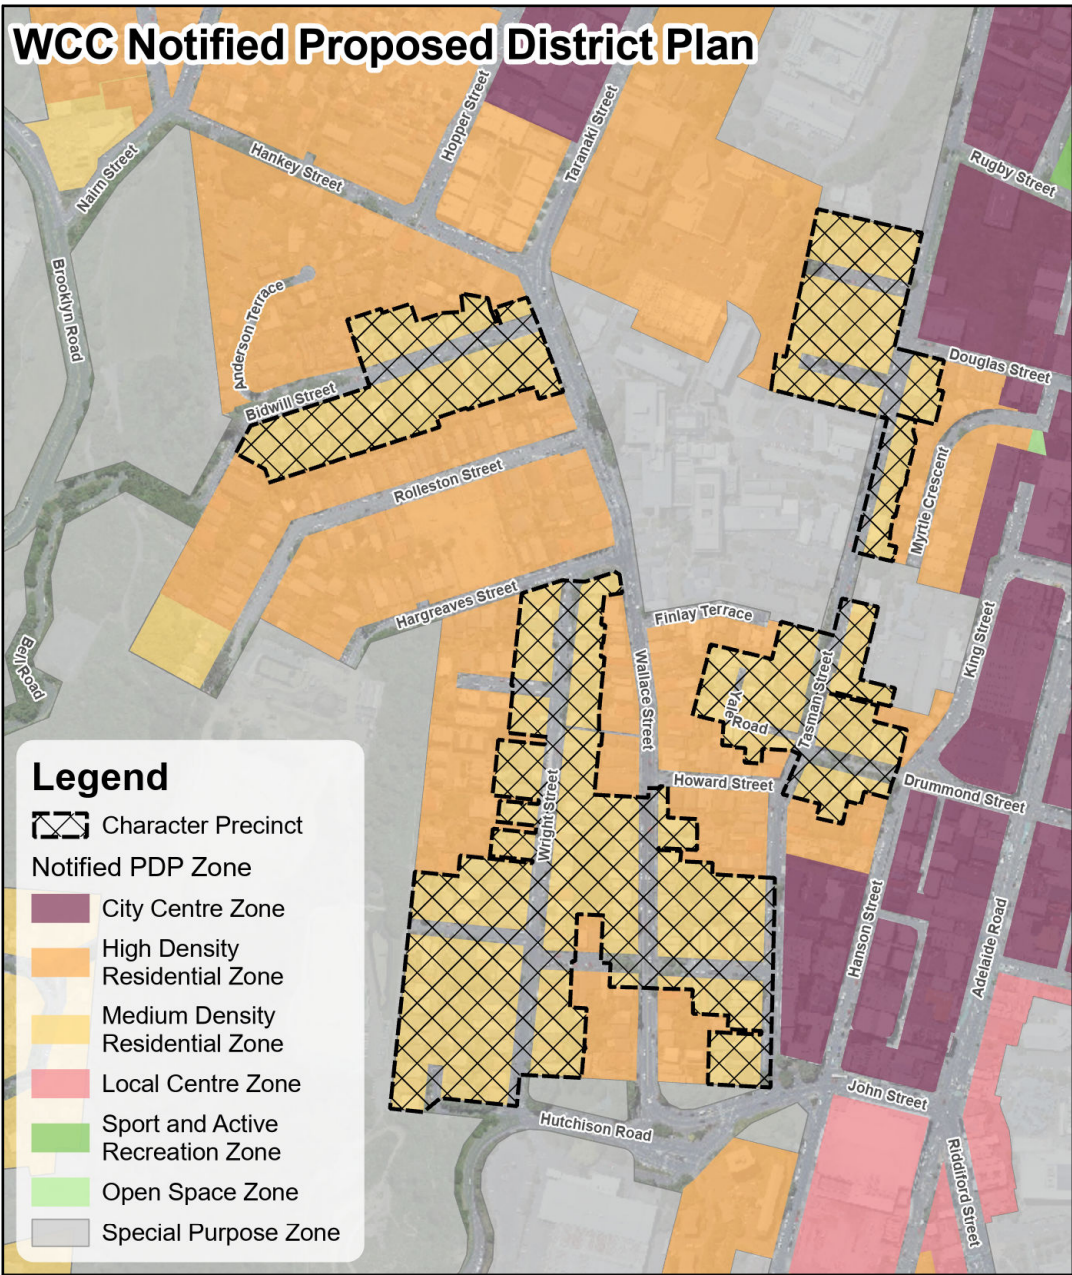

# WCC Notified Proposed District Plan

**Legend**

-  Character Precinct
- Notified PDP Zone**
-  City Centre Zone
-  High Density Residential Zone
-  Medium Density Residential Zone
-  Local Centre Zone
-  Sport and Active Recreation Zone
-  Open Space Zone
-  Special Purpose Zone

# IHP Recommended Character Precinct

**Map 8 - Mount Cook IHP Recommended Character Precincts & Notified Proposed District Plan Zones**

Basemap credits: Esri Community Maps Contributors, LINZ, Stats NZ, Esri, TomTom, Garmin, Foursquare, METI/NASA, USGS, Eagle Technology, Land Information New Zealand, GEBCO, Community maps contributors