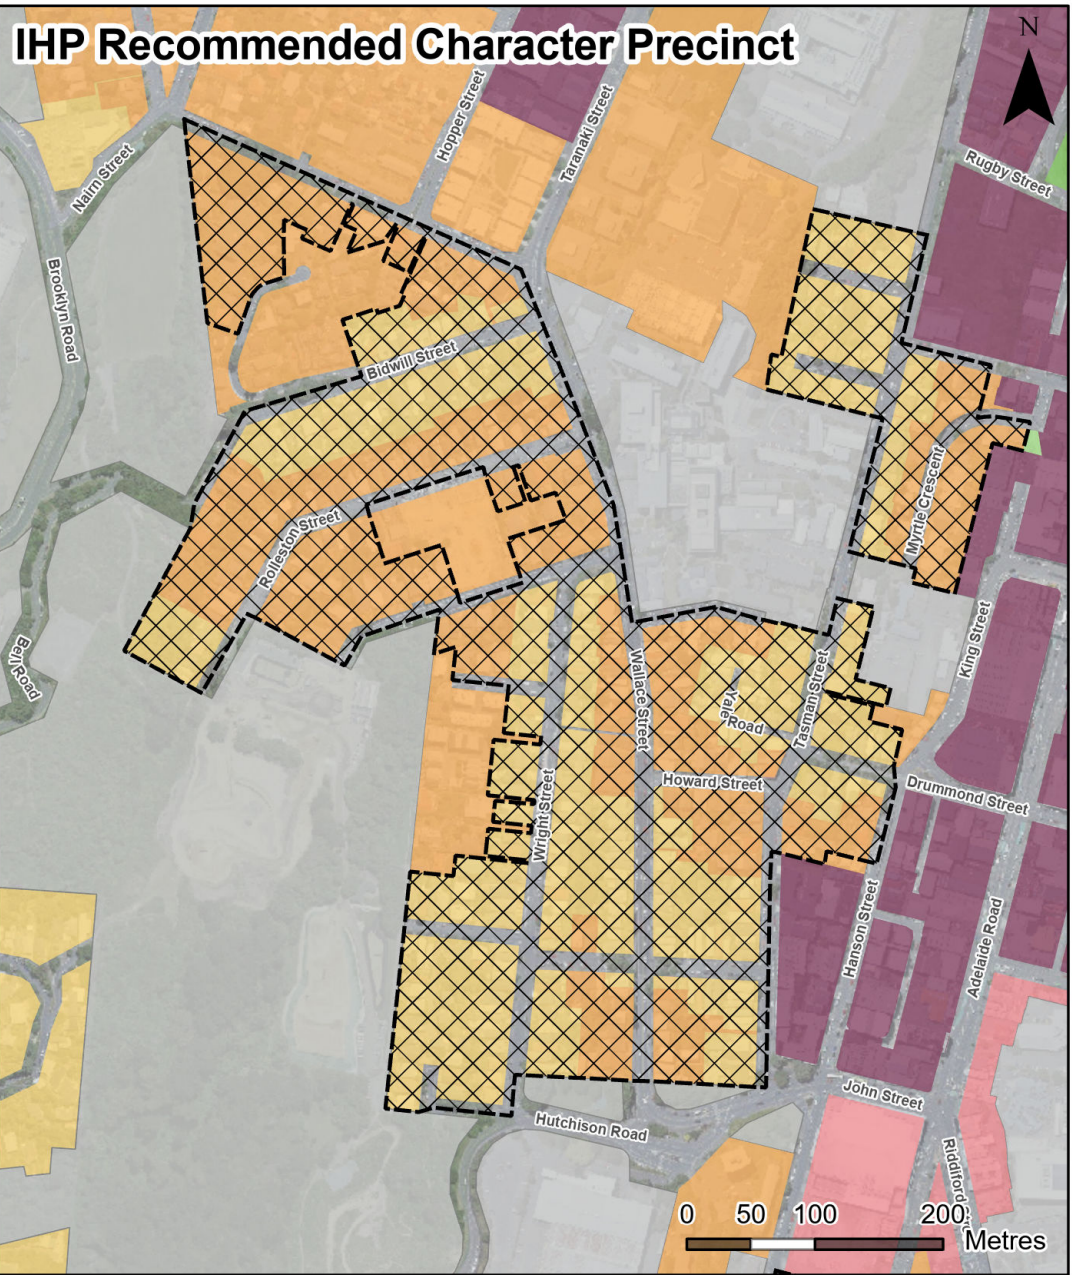

# WCC Notified Proposed District Plan

**Legend**

-  Character Precinct
- Notified PDP Zone**
-  City Centre Zone
-  High Density Residential Zone
-  Medium Density Residential Zone
-  Local Centre Zone
-  Sport and Active Recreation Zone
-  Open Space Zone
-  Special Purpose Zone

# IHP Recommended Character Precinct

**Map 8 - Mount Cook IHP Recommended Character Precincts & Notified Proposed District Plan Zones**

Basemap credits: Esri Community Maps Contributors, LINZ, Stats NZ, Esri, TomTom, Garmin, Foursquare, METI/NASA, USGS, Eagle Technology, Land Information New Zealand, GEBCO, Community maps contributors