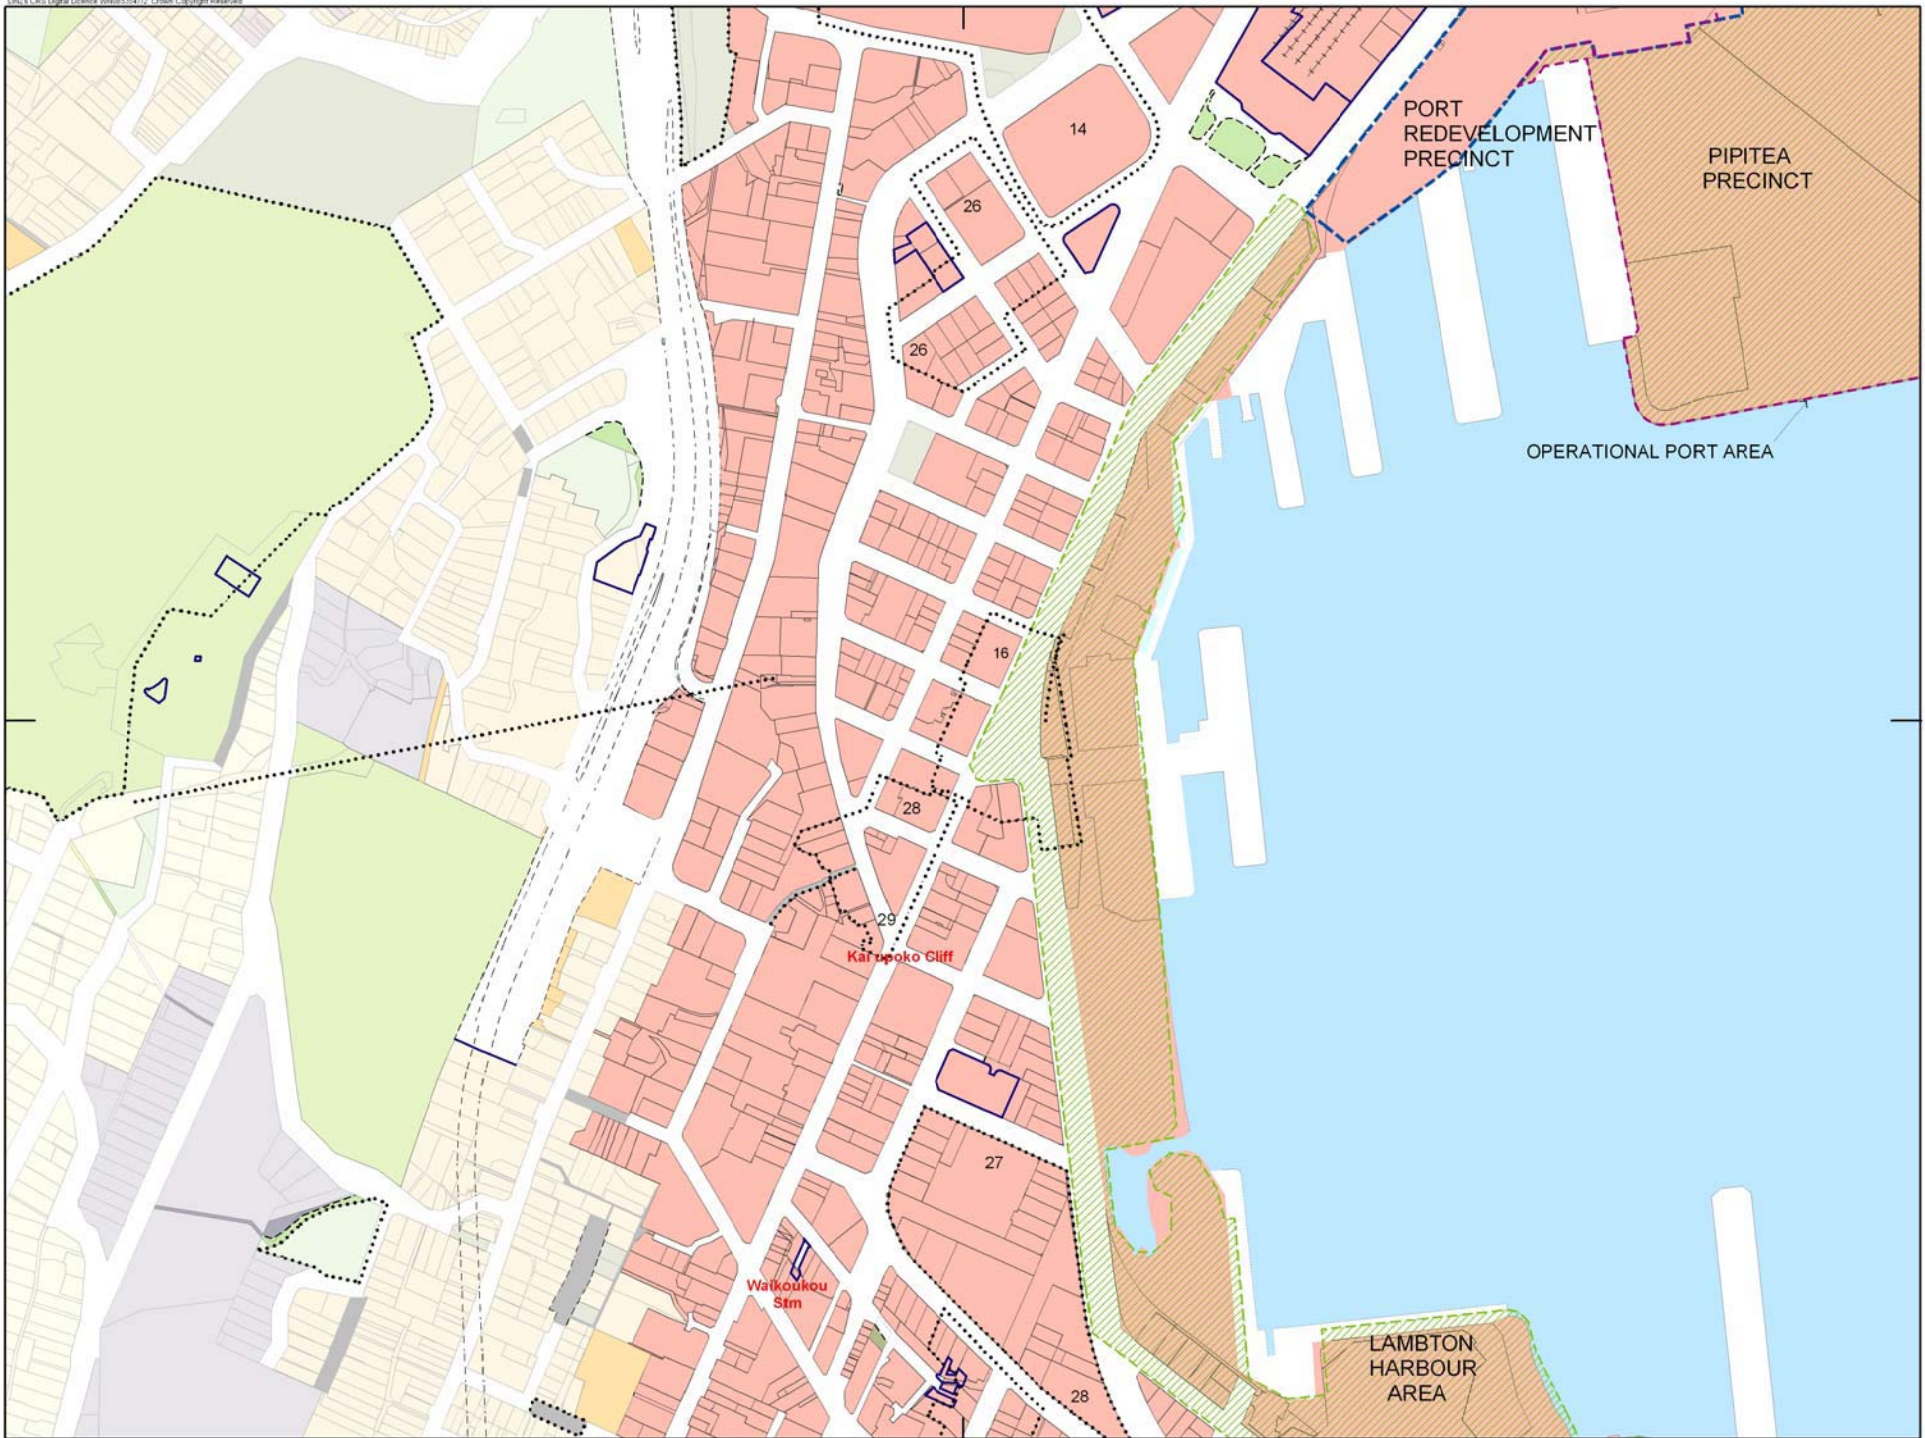

17

17

A

B

1:5,000

14	18	15
11	17	12
	16	

PORT REDEVELOPMENT PRECINCT

PIPITEA PRECINCT

OPERATIONAL PORT AREA

Kāroko Cliff

Waikoukou Stm

LAMBTON HARBOUR AREA

PROPOSED DISTRICT PLAN CHANGE 48