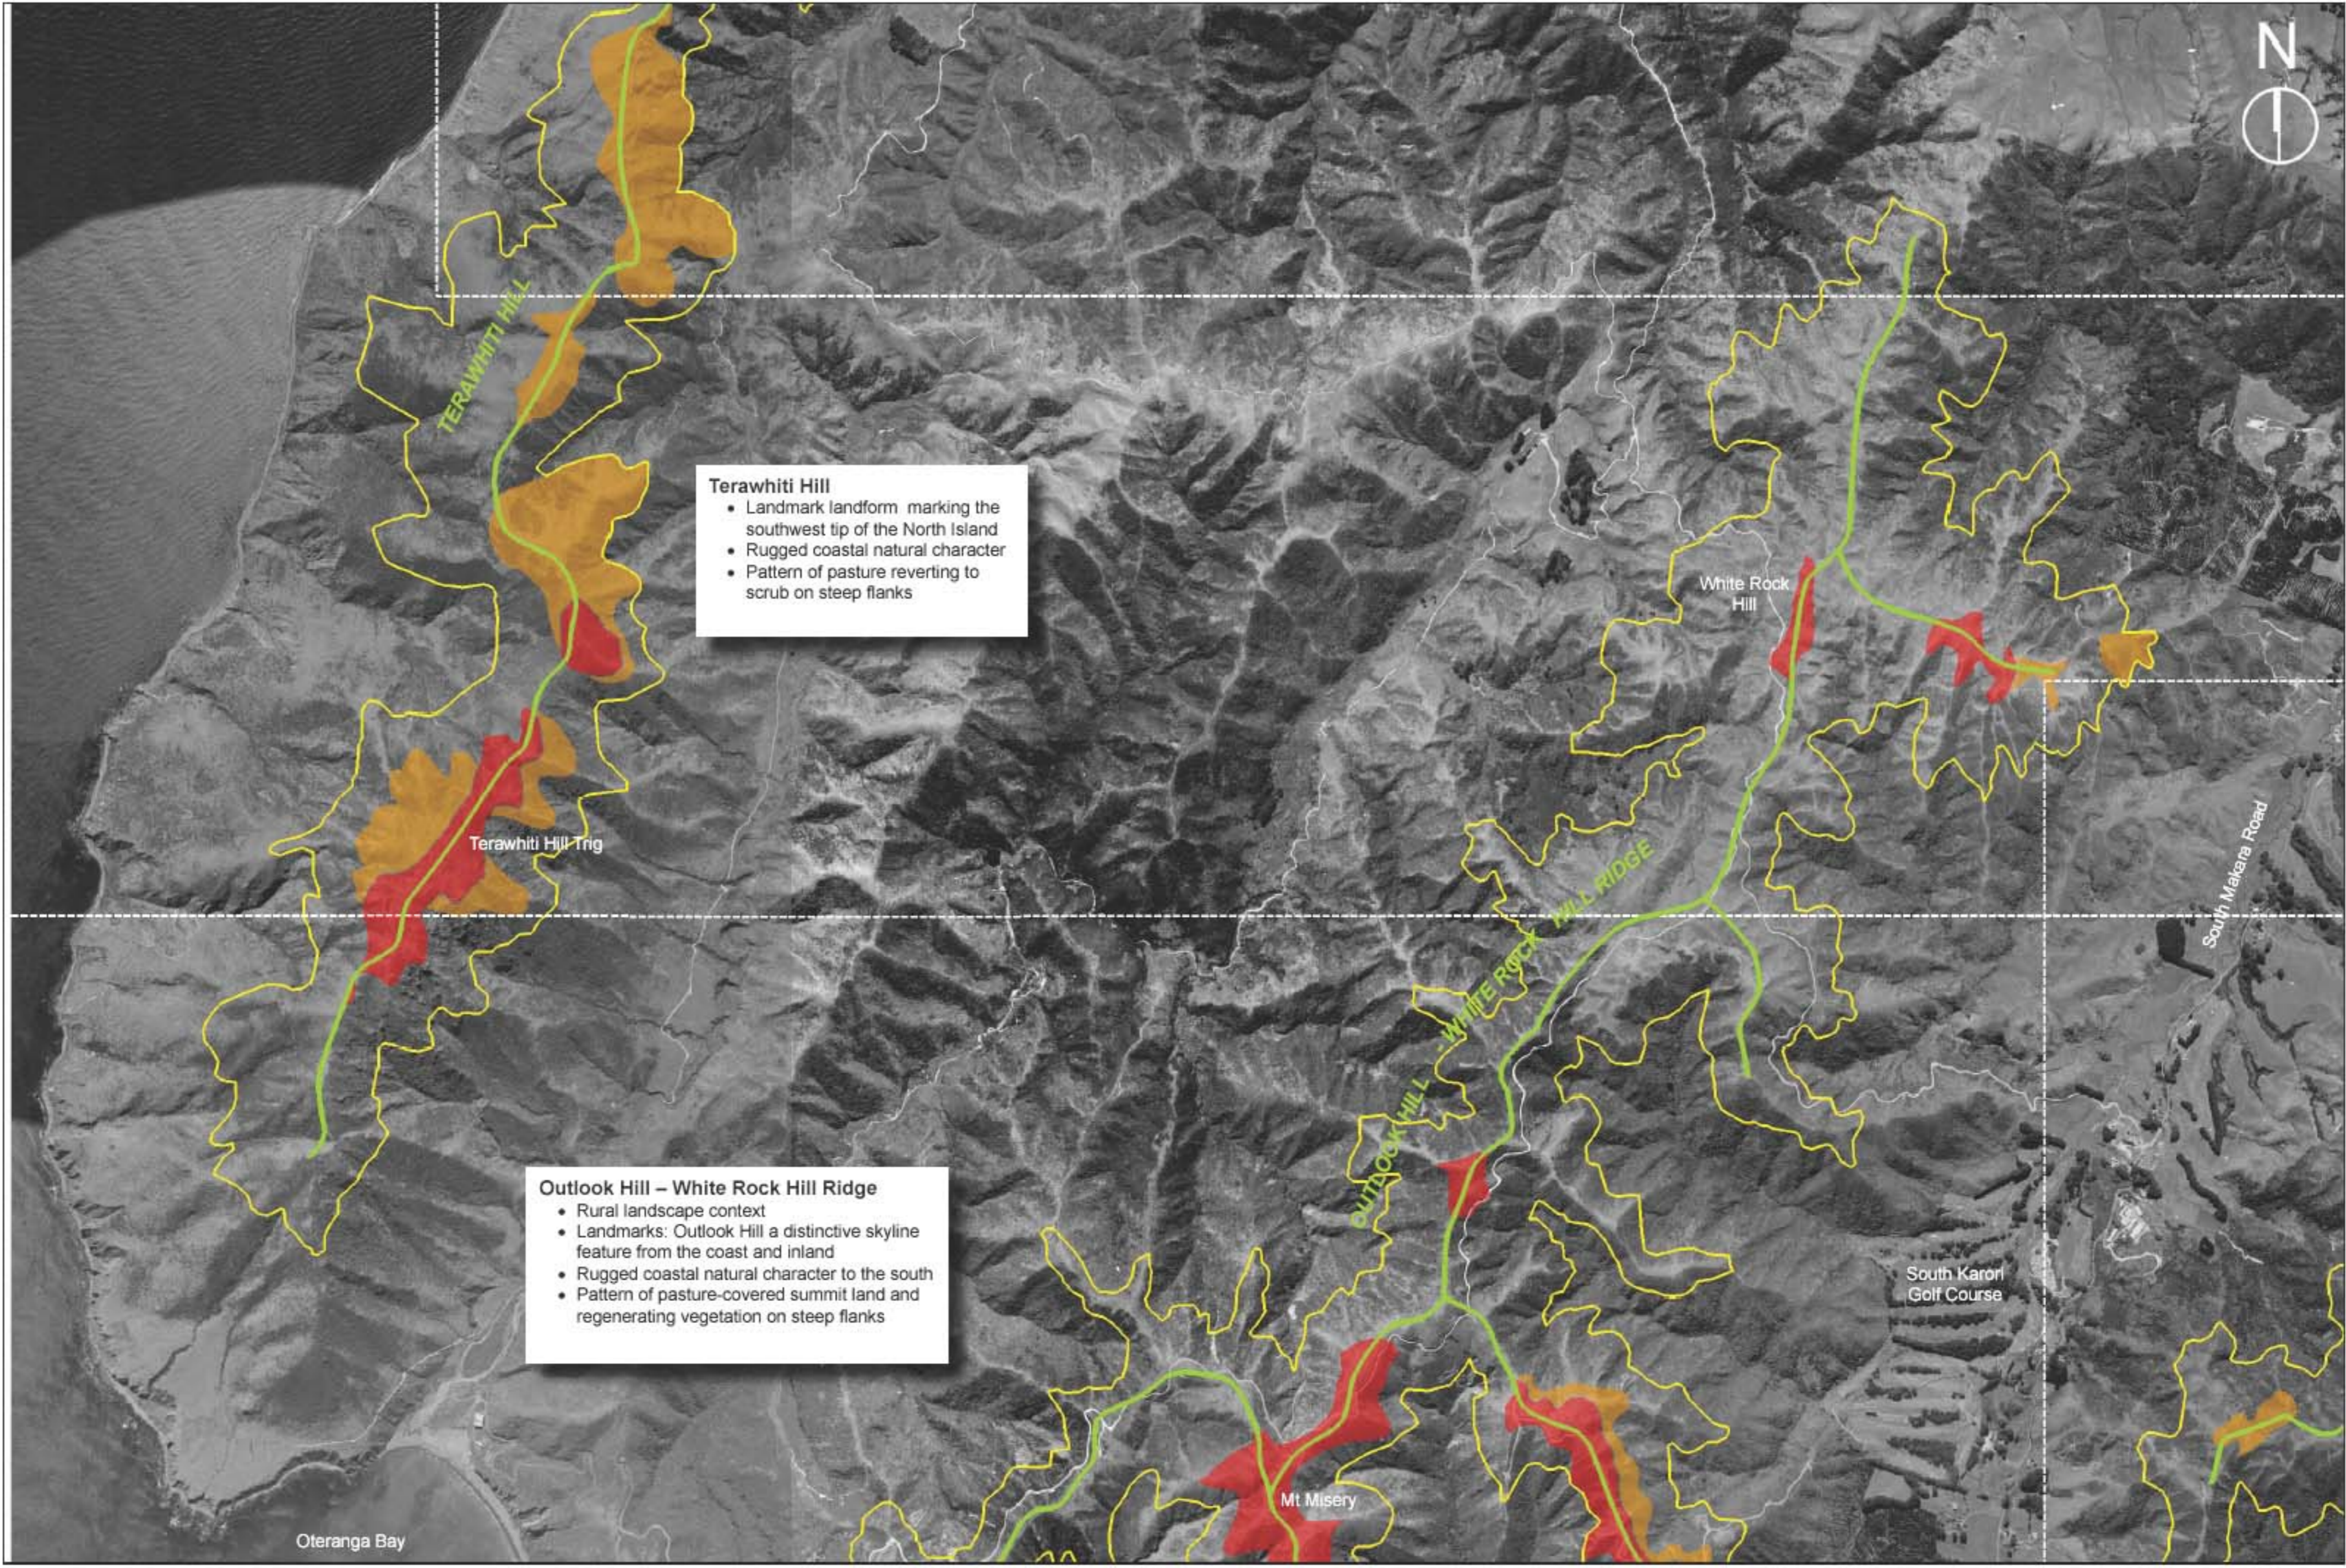

Scale 1:20000

**Terawhiti Hill**

- Landmark landform marking the southwest tip of the North Island
- Rugged coastal natural character
- Pattern of pasture reverting to scrub on steep flanks

**Outlook Hill – White Rock Hill Ridge**

- Rural landscape context
- Landmarks: Outlook Hill a distinctive skyline feature from the coast and inland
- Rugged coastal natural character to the south
- Pattern of pasture-covered summit land and regenerating vegetation on steep flanks

	High visibility within district		Apex of ridgeline / spur
	High visibility within communities		Identified ridgeline / hilltop

# WELLINGTON CITY COUNCIL RIDGELINES AND HILLTOPS