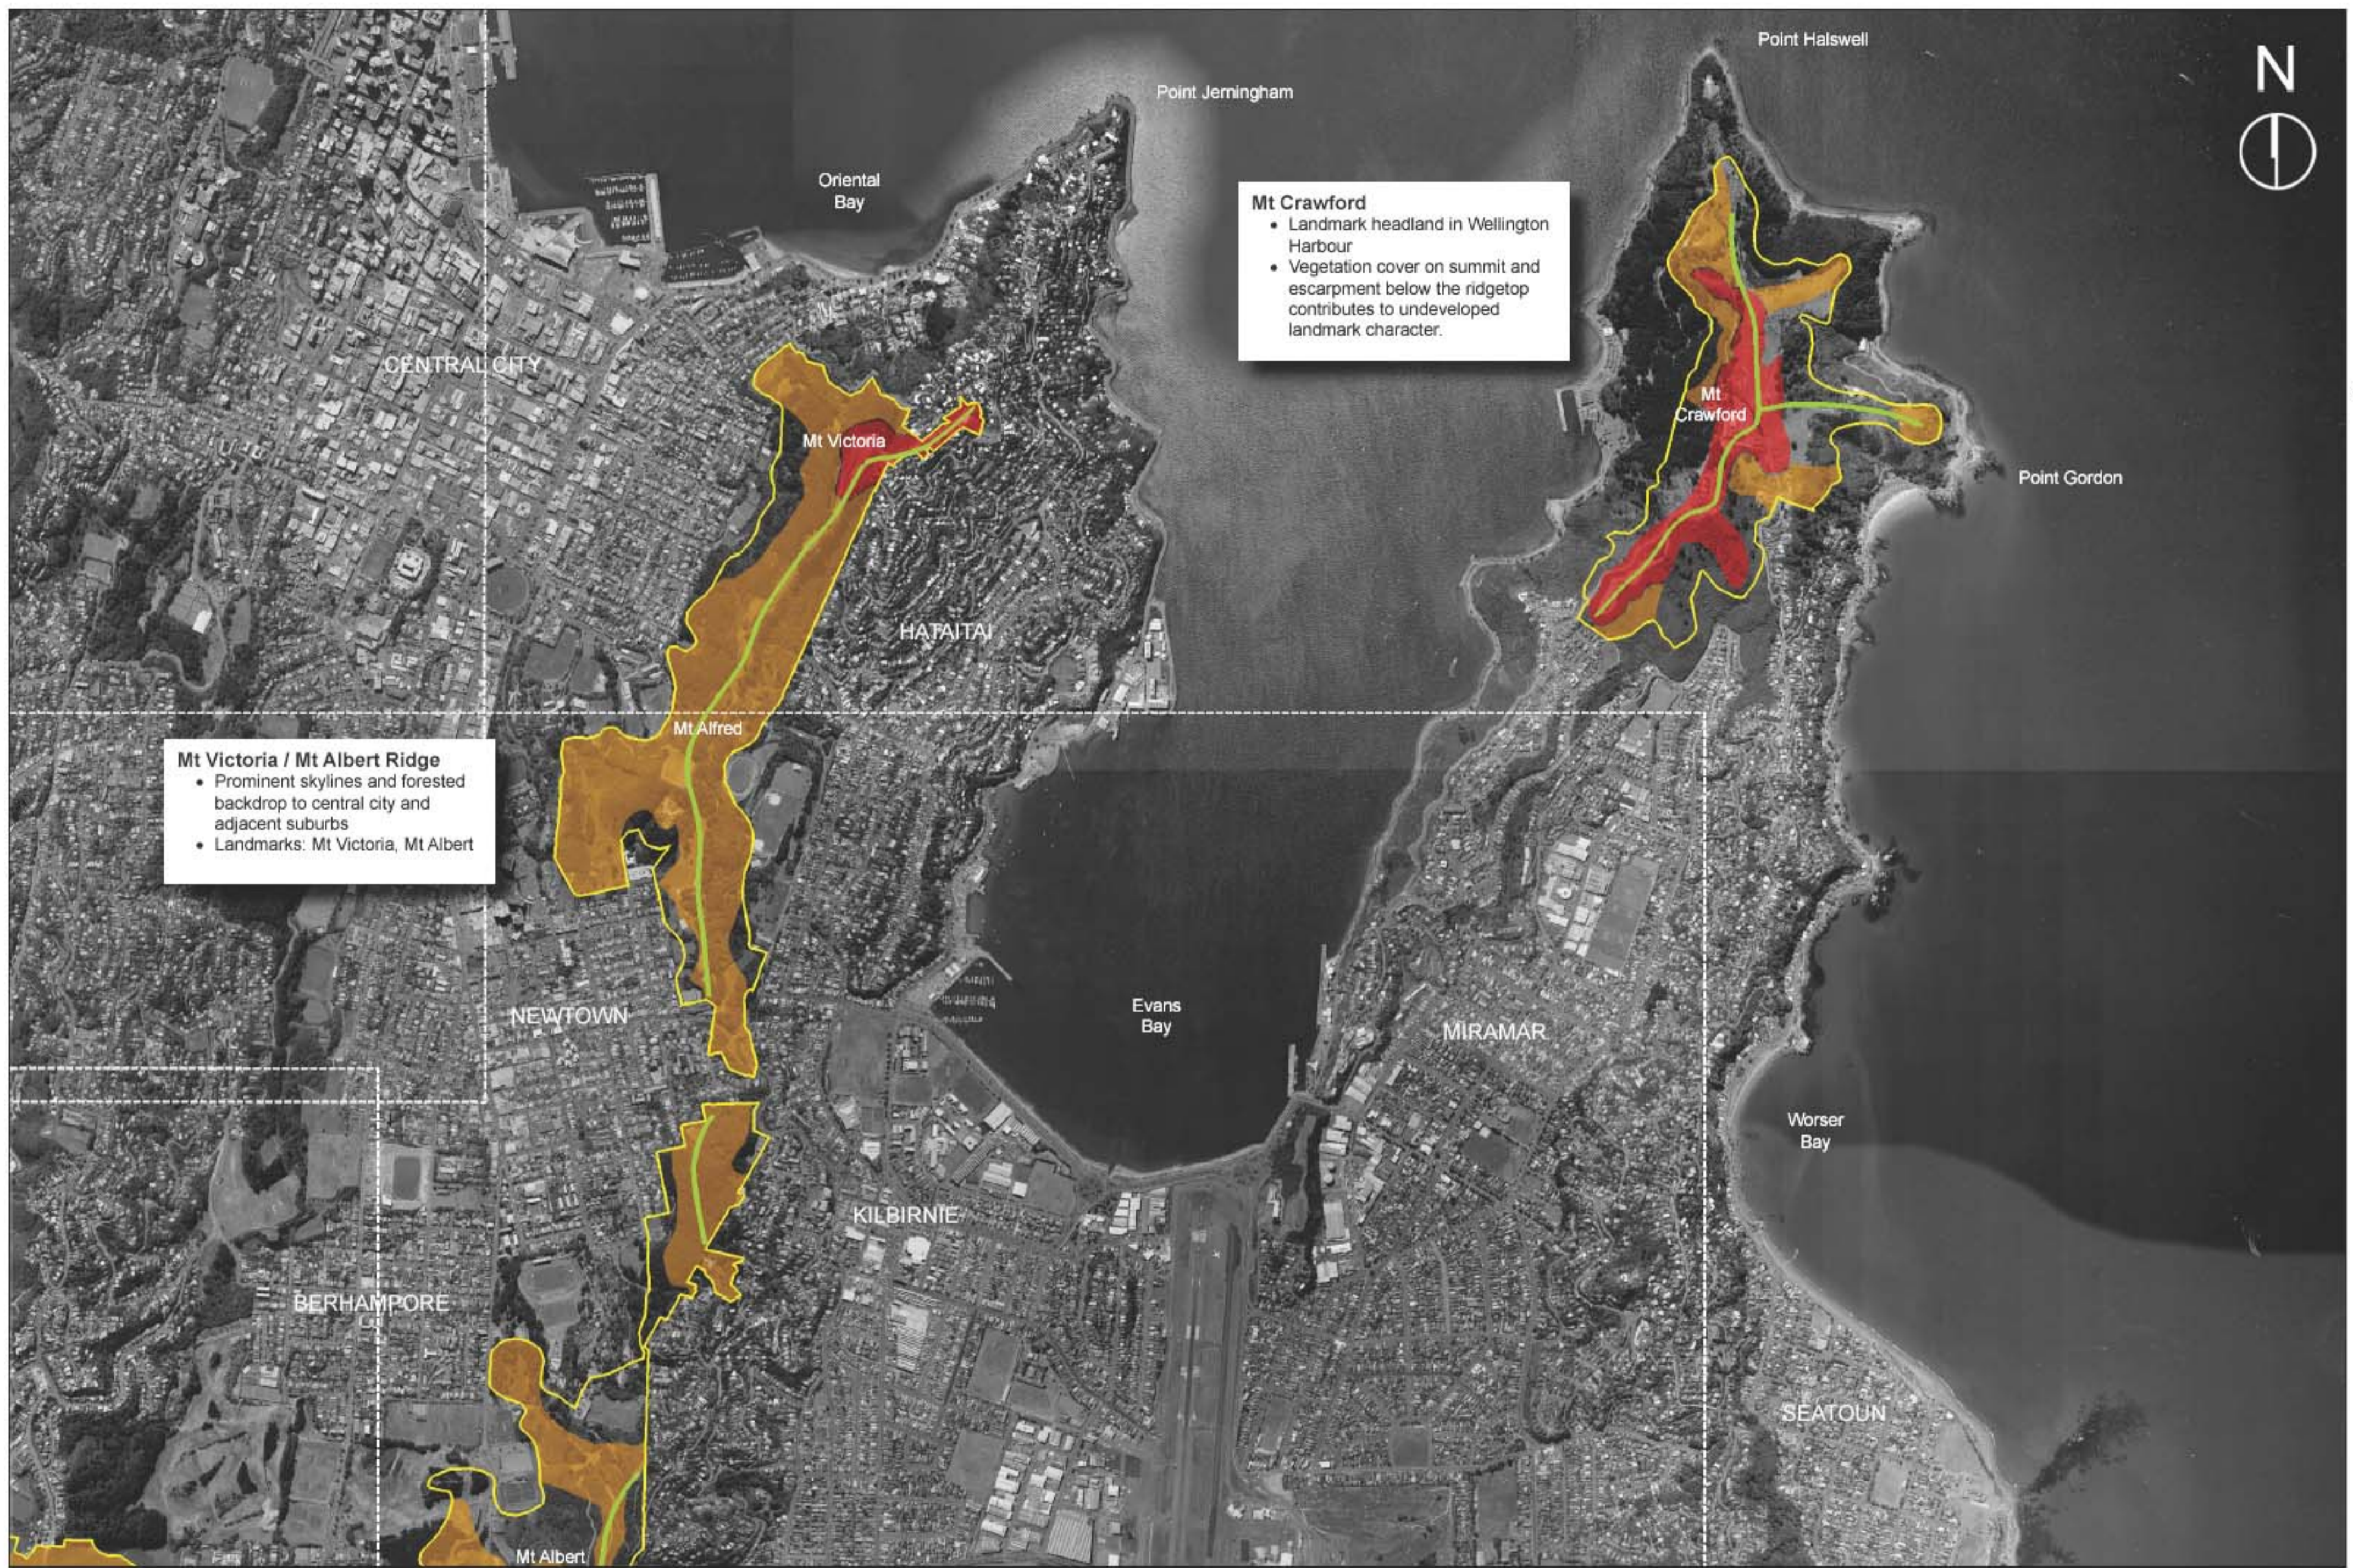

Scale 1:20000

**Mt Crawford**

- Landmark headland in Wellington Harbour
- Vegetation cover on summit and escarpment below the ridgetop contributes to undeveloped landmark character.

**Mt Victoria / Mt Albert Ridge**

- Prominent skylines and forested backdrop to central city and adjacent suburbs
- Landmarks: Mt Victoria, Mt Albert

# WELLINGTON CITY COUNCIL RIDGELINES AND HILLTOPS