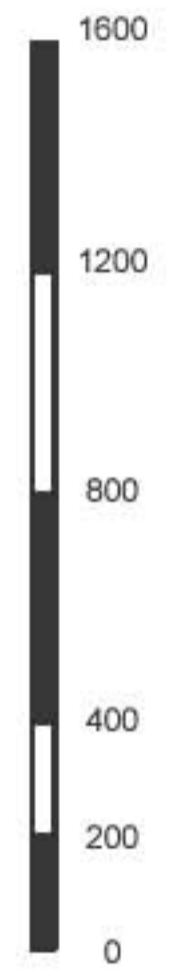

Scale 1:20000

**Mt Crawford**

- Landmark headland in Wellington Harbour
- Vegetation cover on summit and escarpment below the ridgetop contributes to undeveloped landmark character.

**Mt Victoria / Mt Albert Ridge**

- Prominent skylines and forested backdrop to central city and adjacent suburbs
- Landmarks: Mt Victoria, Mt Albert

# WELLINGTON CITY COUNCIL RIDGELINES AND HILLTOPS