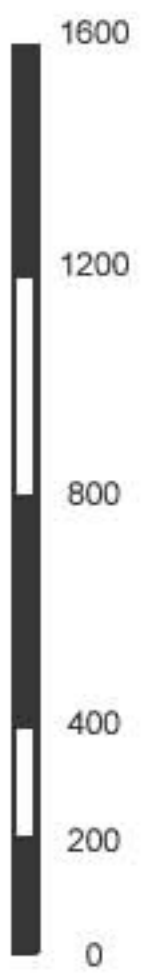

Scale 1:20000

Mt Victoria / Mt Albert Ridge

- Prominent skylines and forested backdrop to central city and adjacent suburbs
- Landmarks: Mt Victoria, Mt Albert

Tawatawa Ridge

- Local skyline and undeveloped hill backdrop seen from adjacent suburbs
- Pattern of vegetation regenerating on retired grazing land.

Orongo Ridge

- Landmark headland on South Coast at harbour entrance
- Regenerating vegetation contributes to coastal character

South Headland Reserve

- Landmark headland on South Coast
- Regenerating vegetation contributes to rugged coastal character