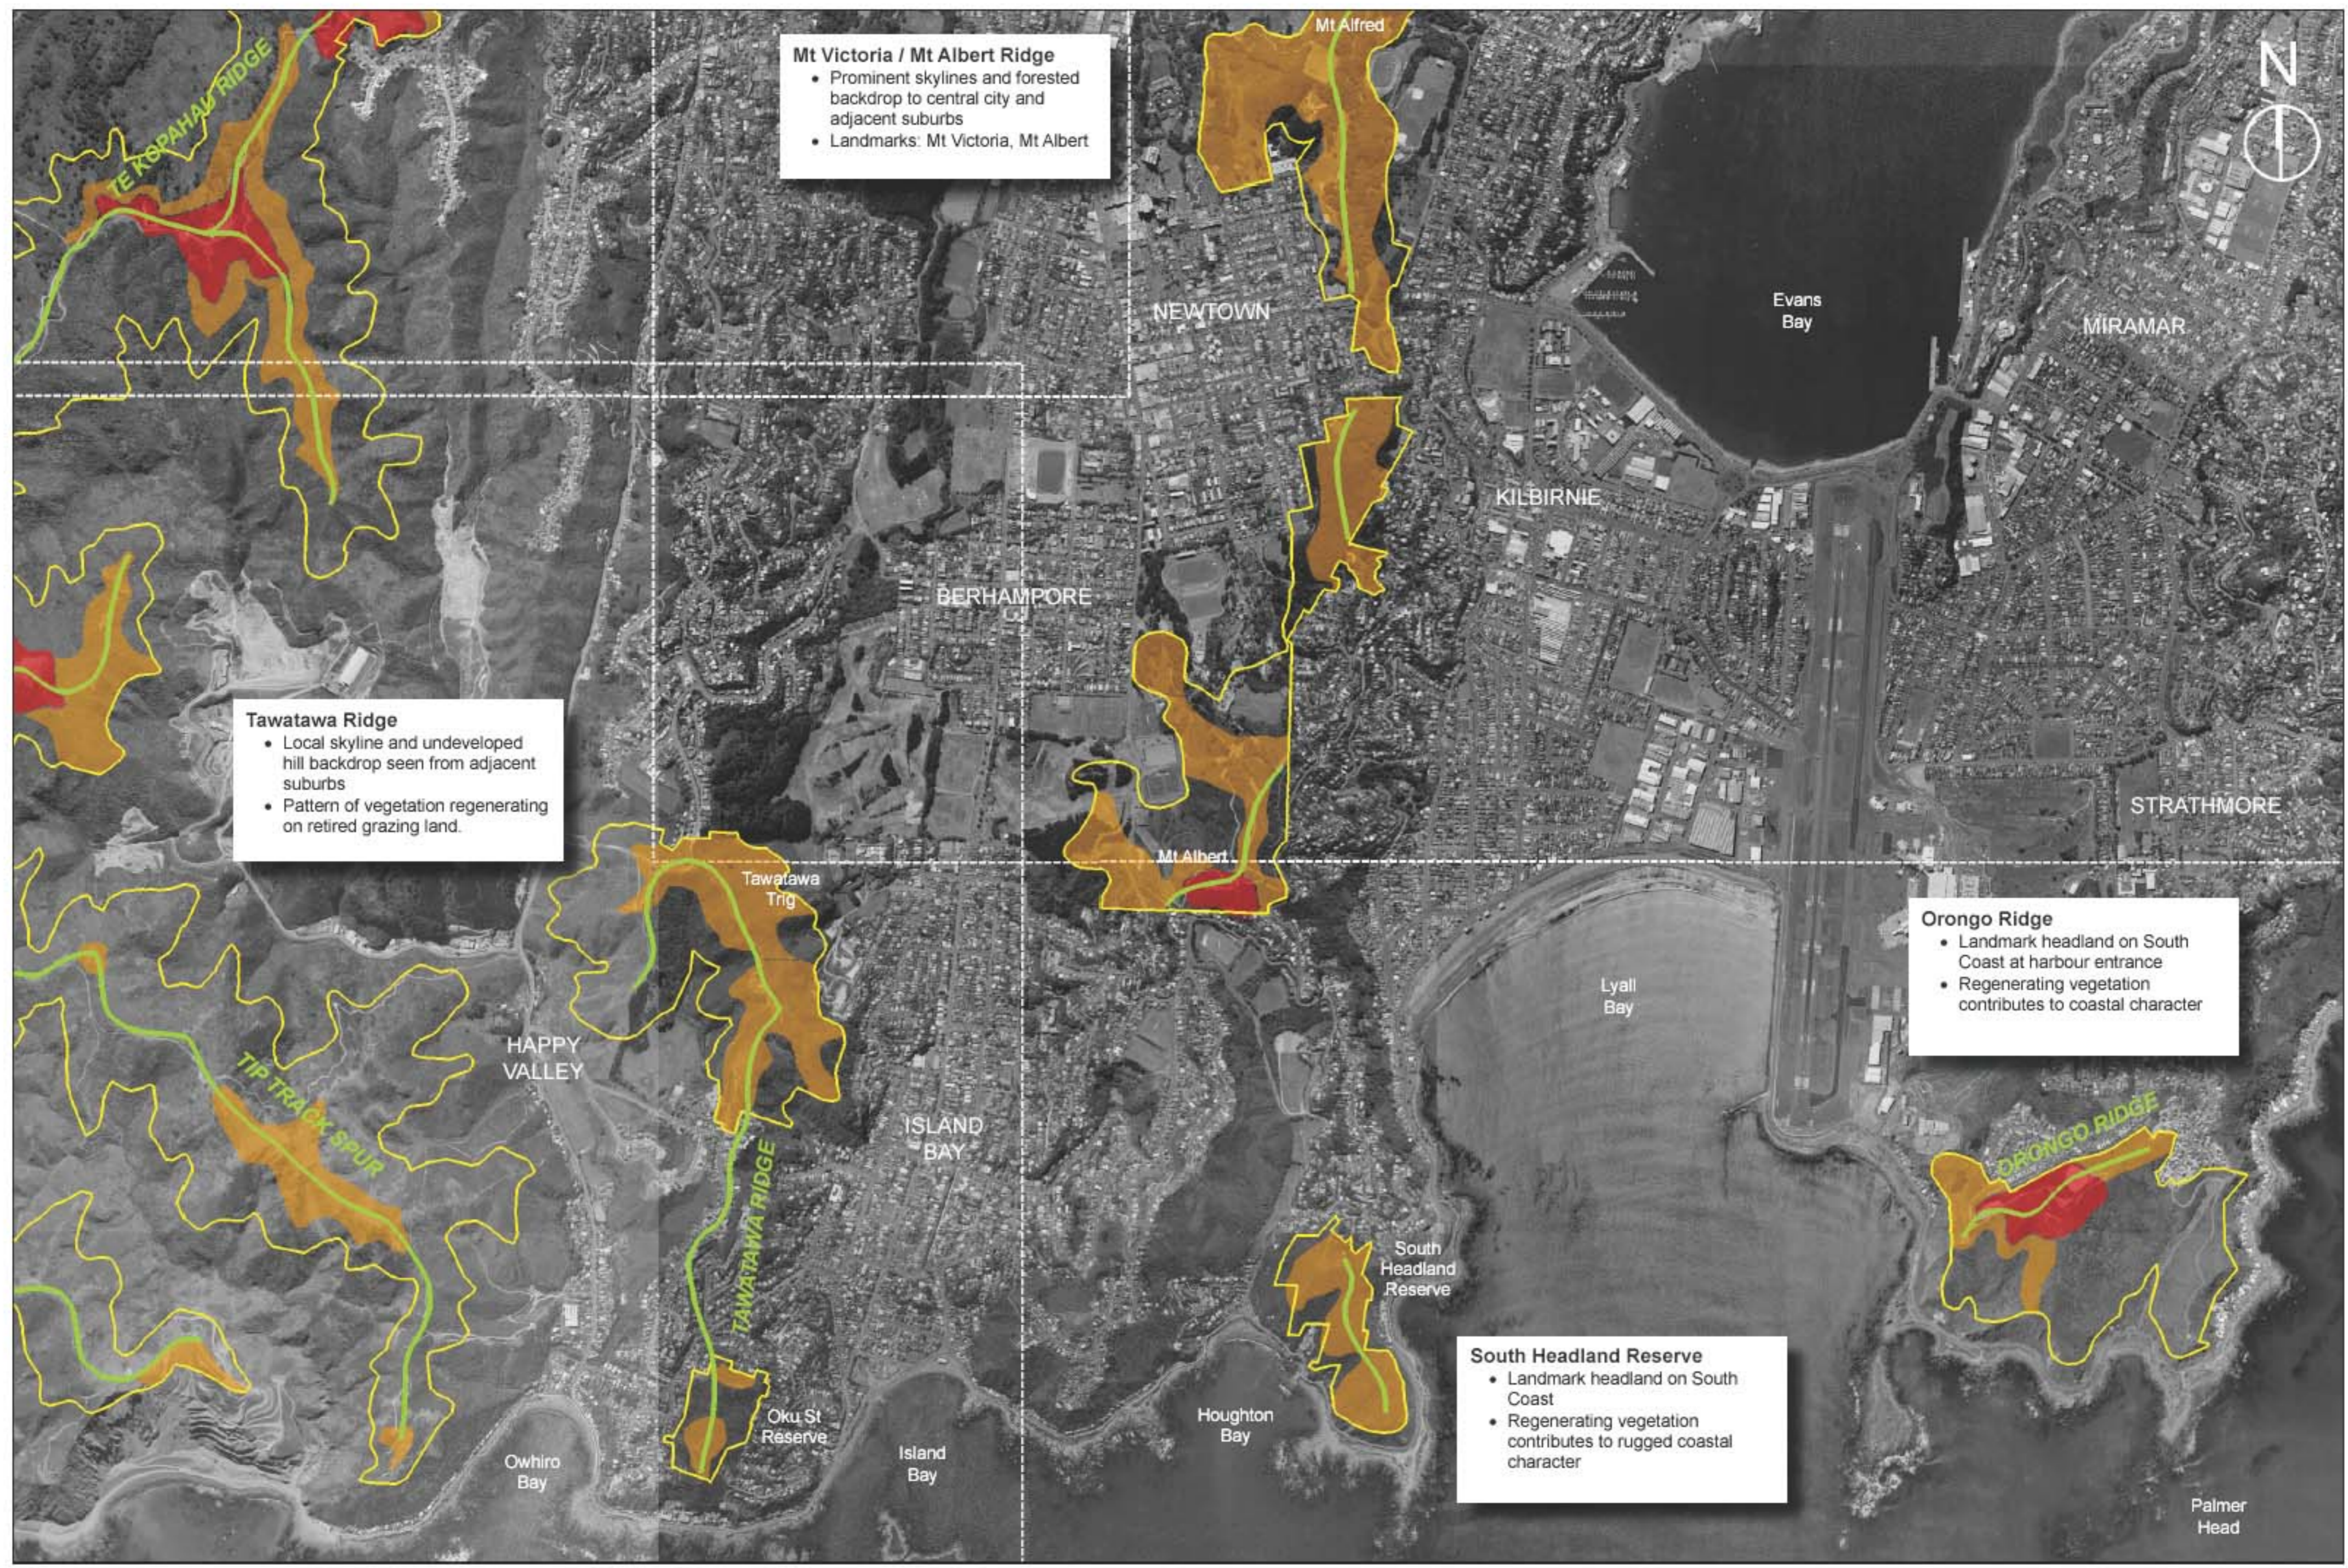

Scale 1:20000

Mt Victoria / Mt Albert Ridge

- Prominent skylines and forested backdrop to central city and adjacent suburbs
- Landmarks: Mt Victoria, Mt Albert

Tawatawa Ridge

- Local skyline and undeveloped hill backdrop seen from adjacent suburbs
- Pattern of vegetation regenerating on retired grazing land.

Orongo Ridge

- Landmark headland on South Coast at harbour entrance
- Regenerating vegetation contributes to coastal character

South Headland Reserve

- Landmark headland on South Coast
- Regenerating vegetation contributes to rugged coastal character

WELLINGTON CITY COUNCIL RIDGELINES AND HILLTOPS