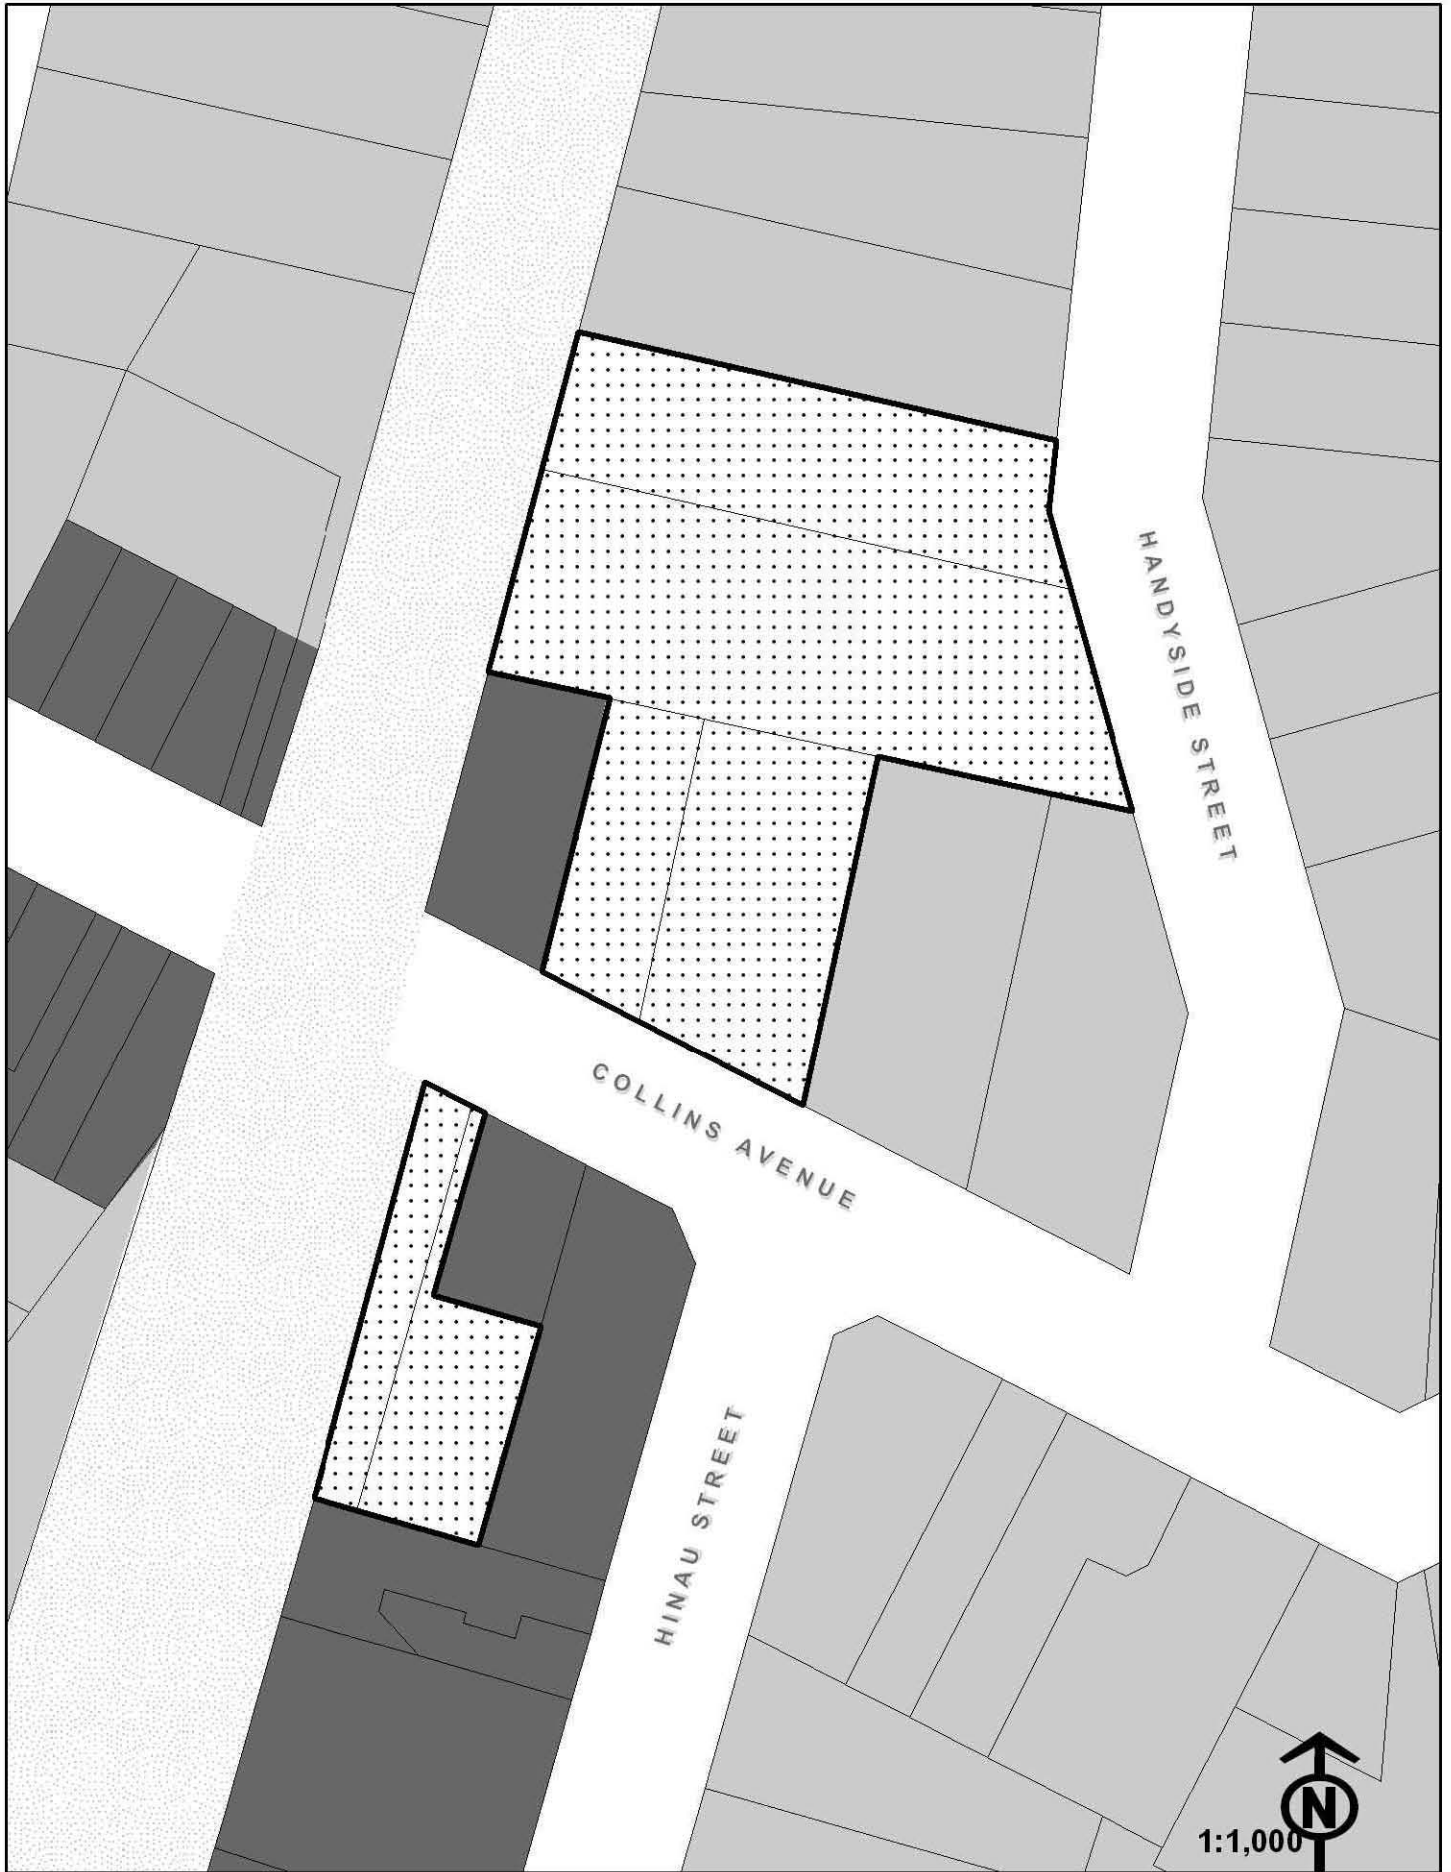

## Proposed Rezoning

 Outer Residential to Centre

## Existing Zoning

-  Outer Residential
-  Suburban Centre
-  Open Space B

0 5 10 20  
Metres

*Note: All sites with existing 'Suburban Centre' zoning will be zoned 'Centre' unless otherwise stipulated.*