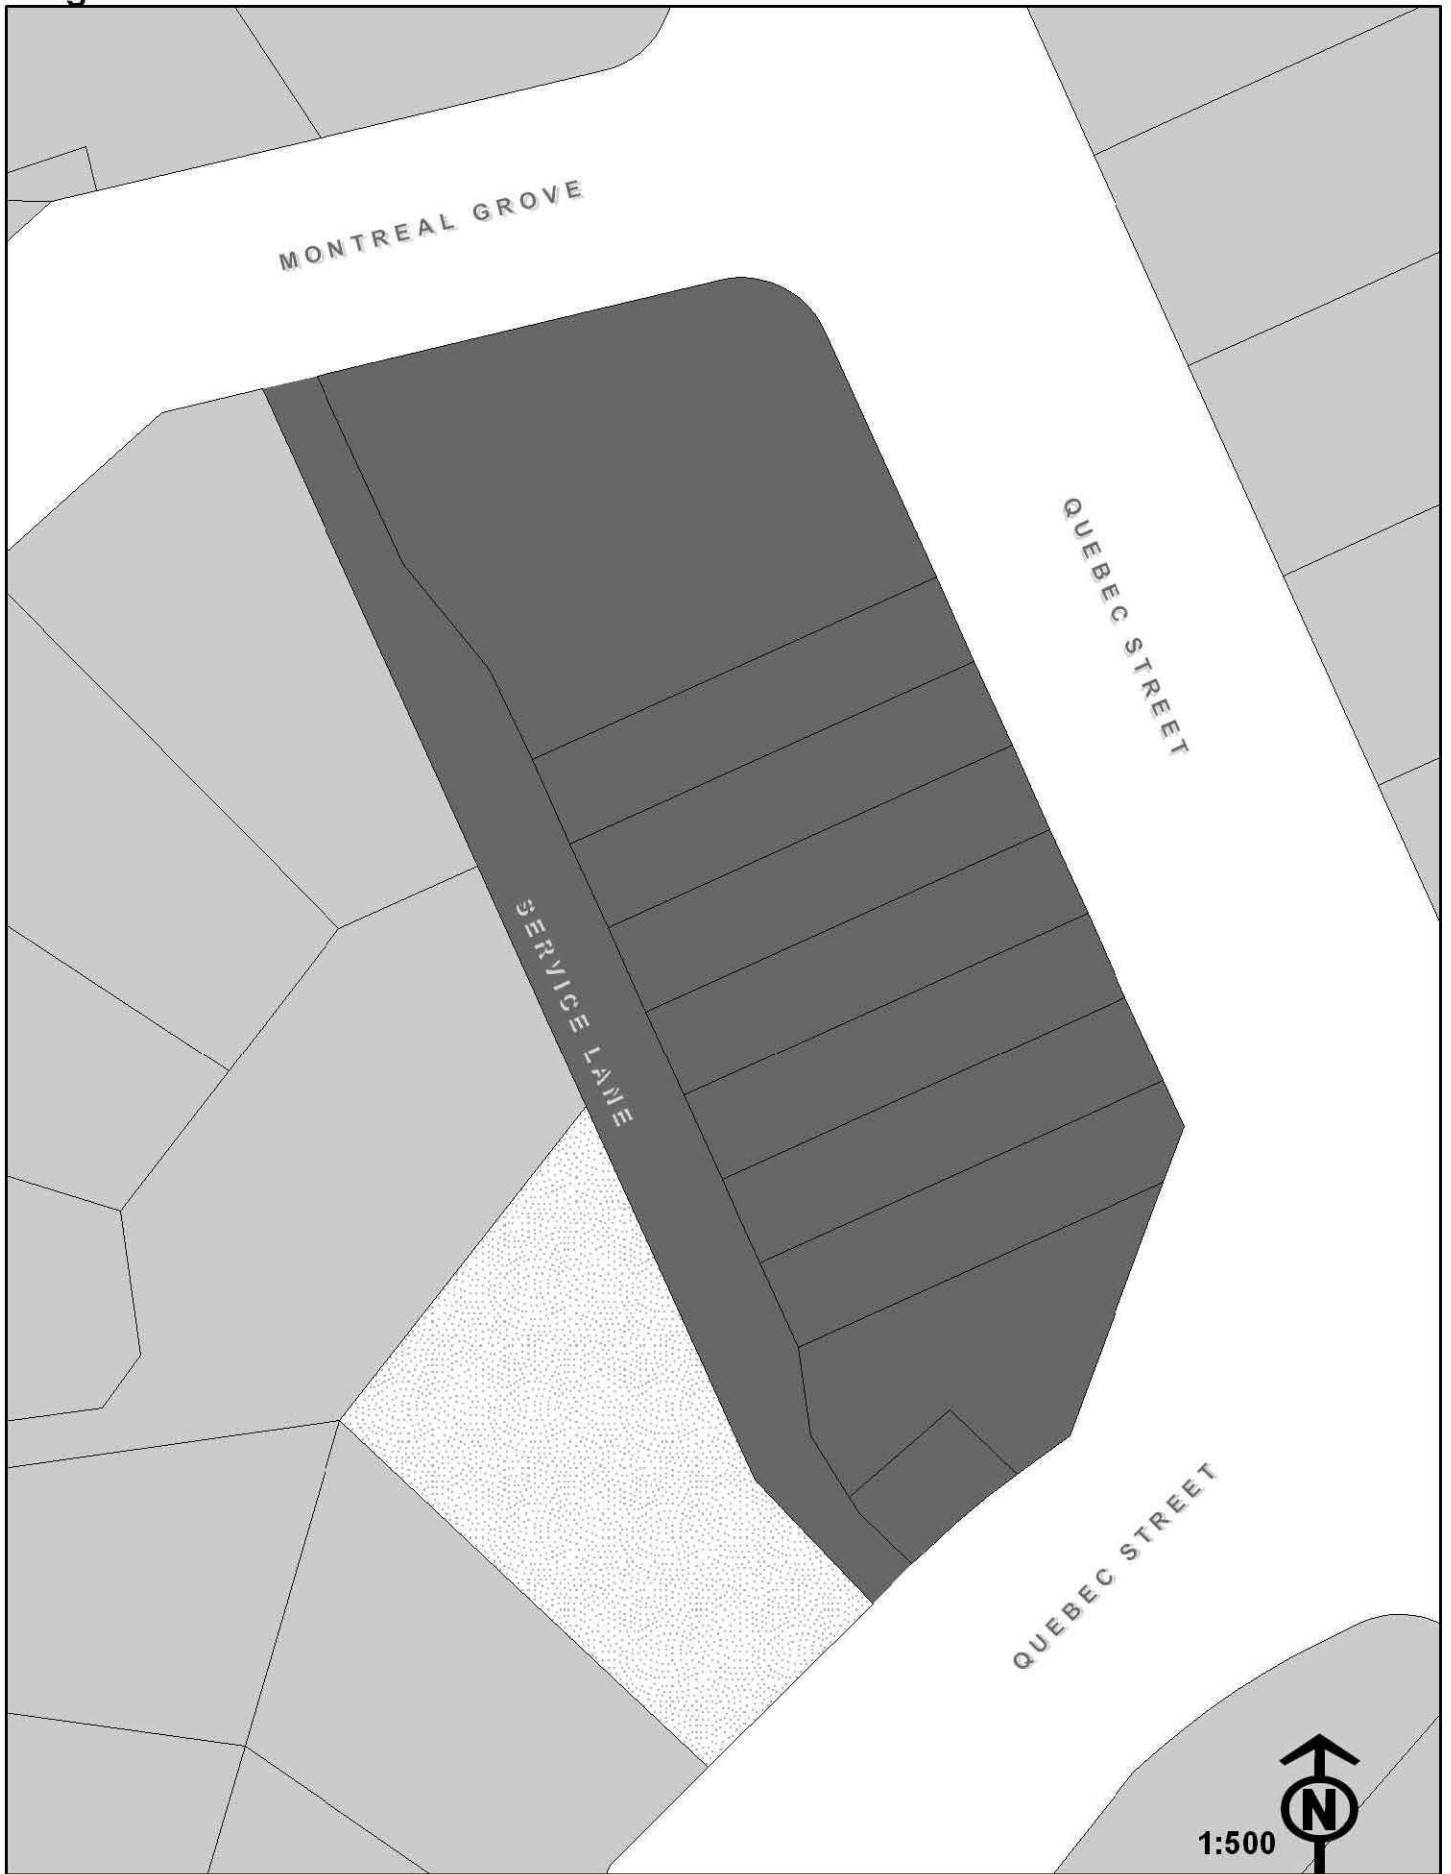

# Kingston

## Proposed Rezoning

## Existing Zoning

-  Outer Residential
-  Suburban Centre
-  Open Space A

0 3 6 12  
Metres

*Note: All sites with existing 'Suburban Centre' zoning will be zoned 'Centre' unless otherwise stipulated.*