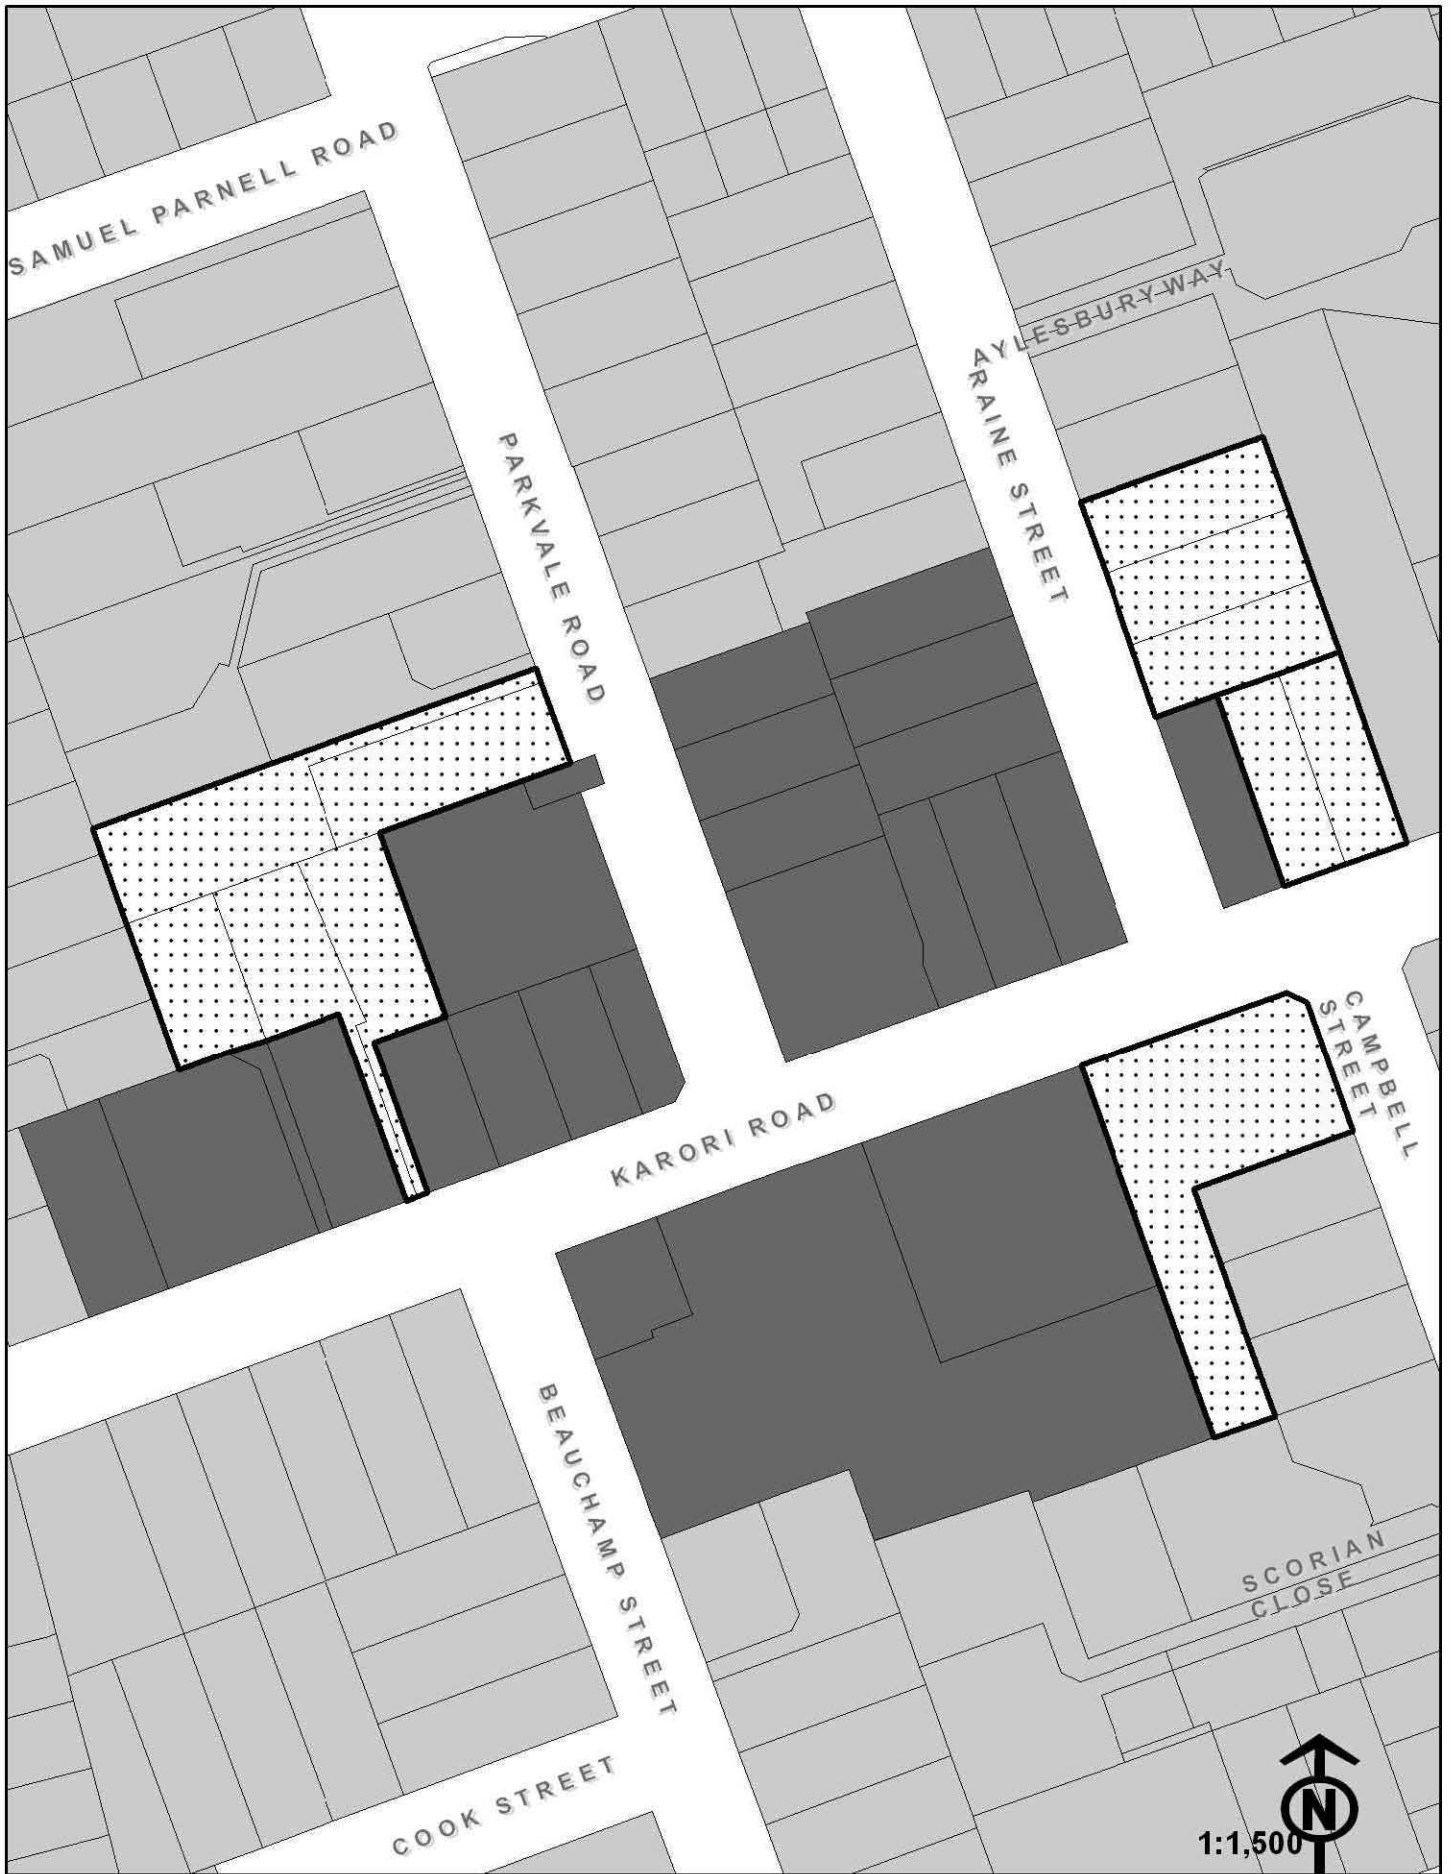

Karori

Proposed Rezoning

 Outer Residential to Centre

Existing Zoning

 Suburban Centre

 Outer Residential

0 5 10 20
 Metres

Note: All sites with existing 'Suburban Centre' zoning will be zoned 'Centre' unless otherwise stipulated.