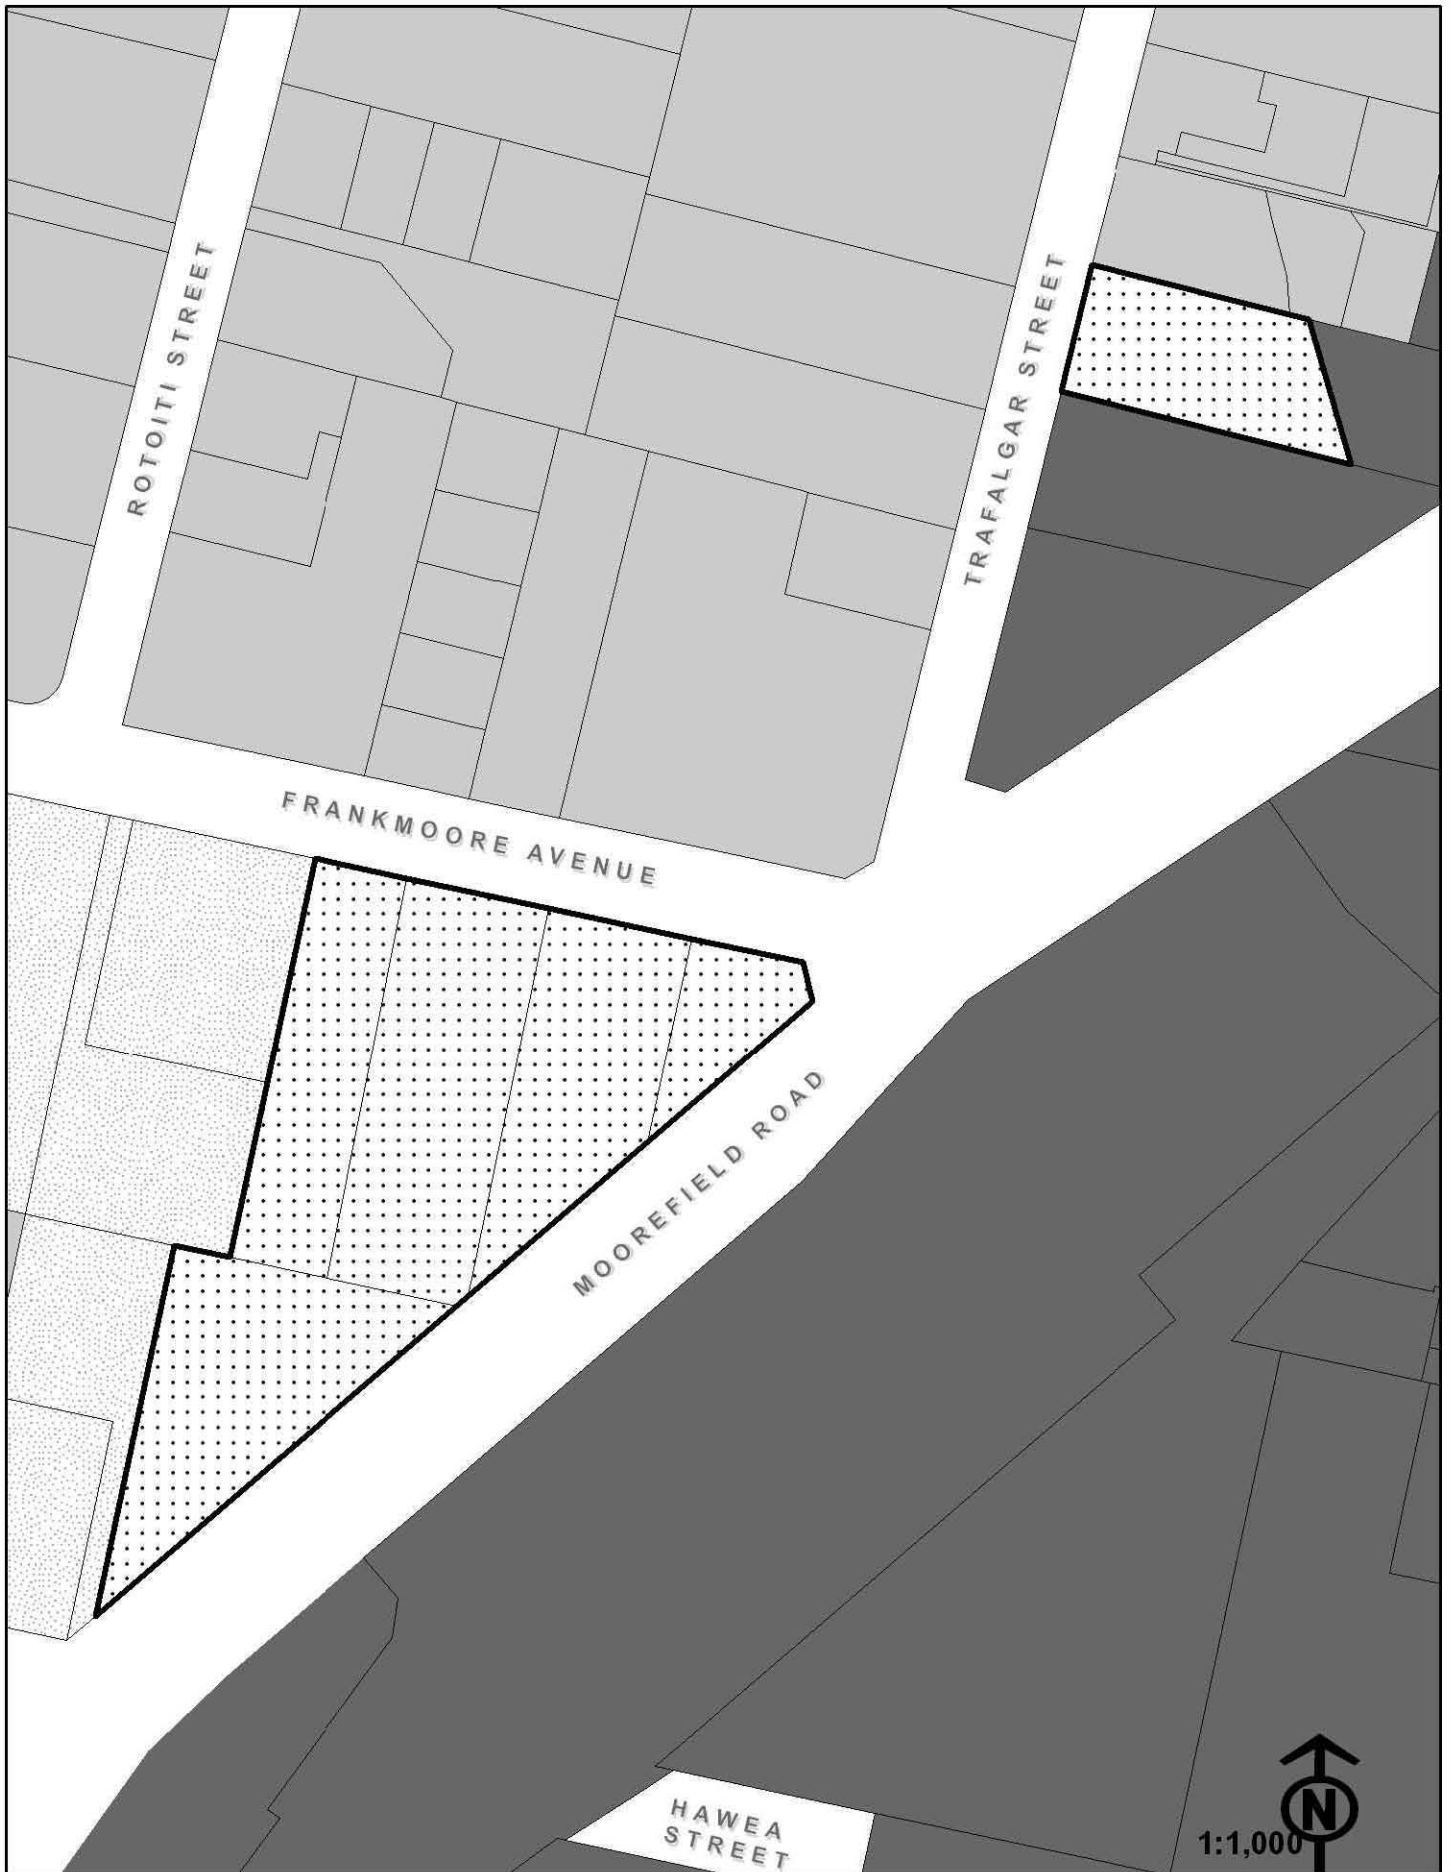

# Johnsonville

## Proposed Rezoning

 Outer Residential to Centre

## Existing Zoning

 Suburban Centre

 Open Space A

 Outer Residential

0 4.5 9 18  
 Metres

*Note: All sites with existing 'Suburban Centre' zoning will be zoned 'Centre' unless otherwise stipulated.*