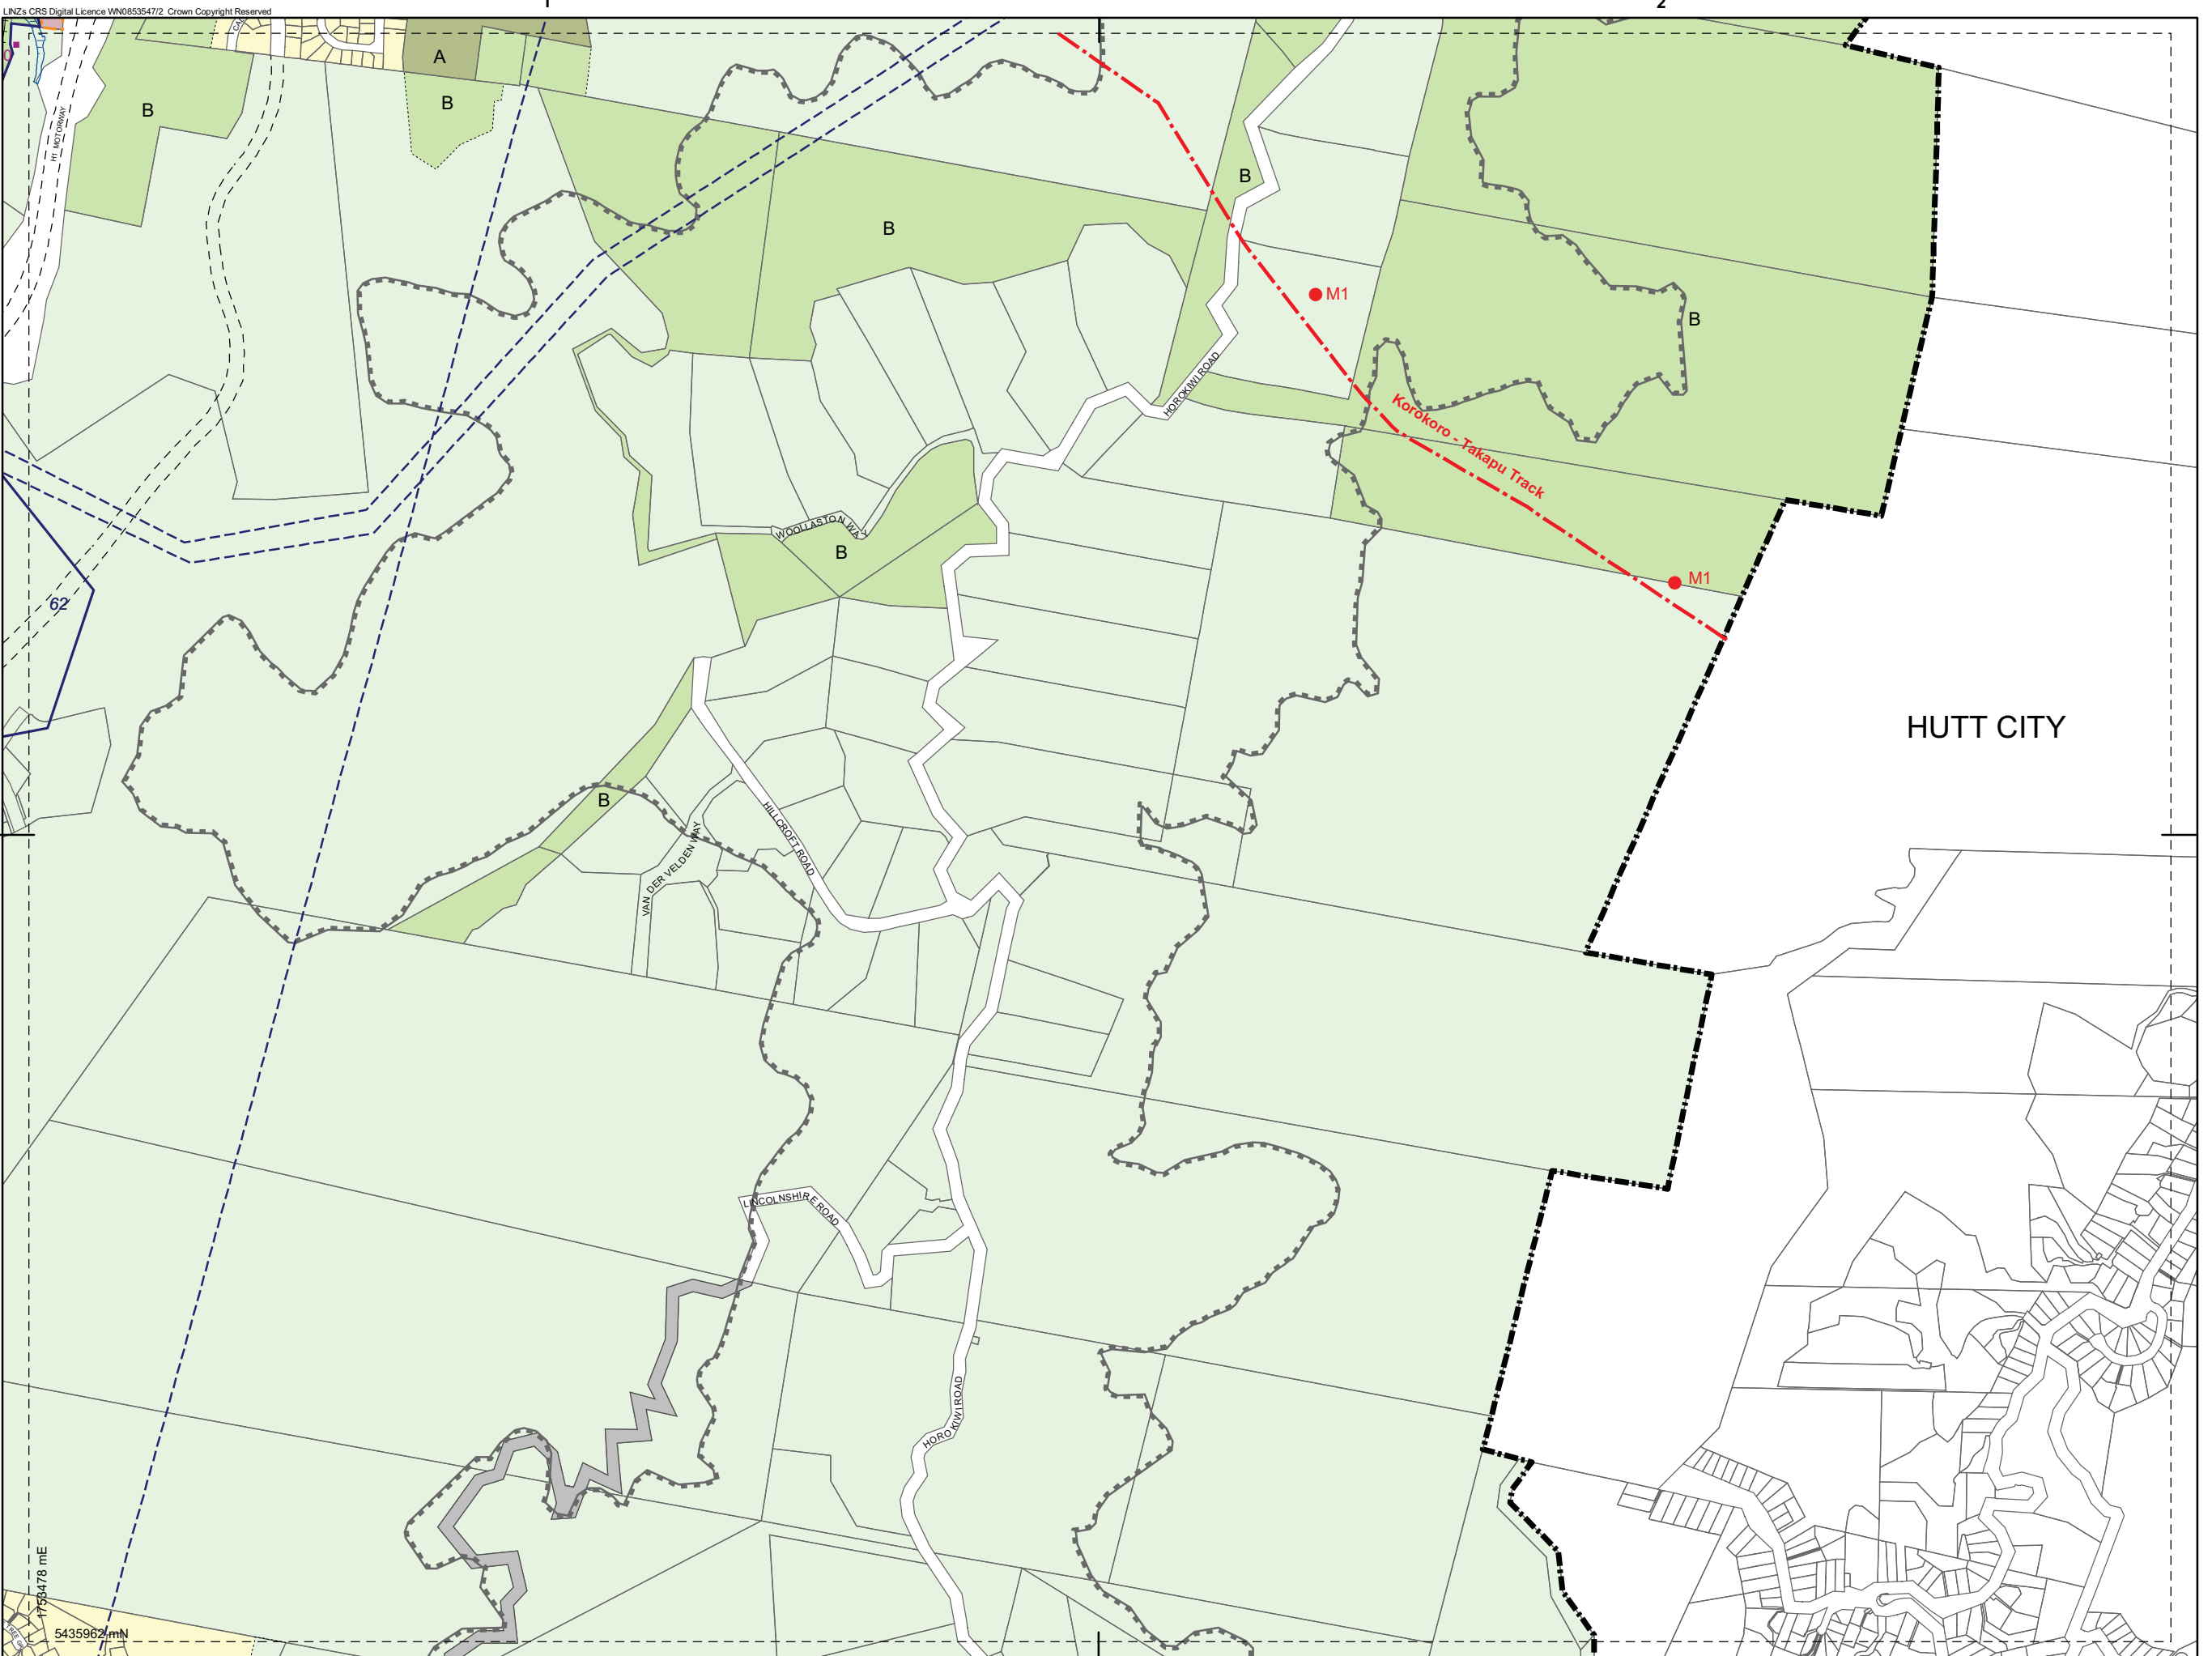

1:10,000

HUTT CITY

30	29
26	27
24	

WELLINGTON CITY COUNCIL DISTRICT PLAN MAP