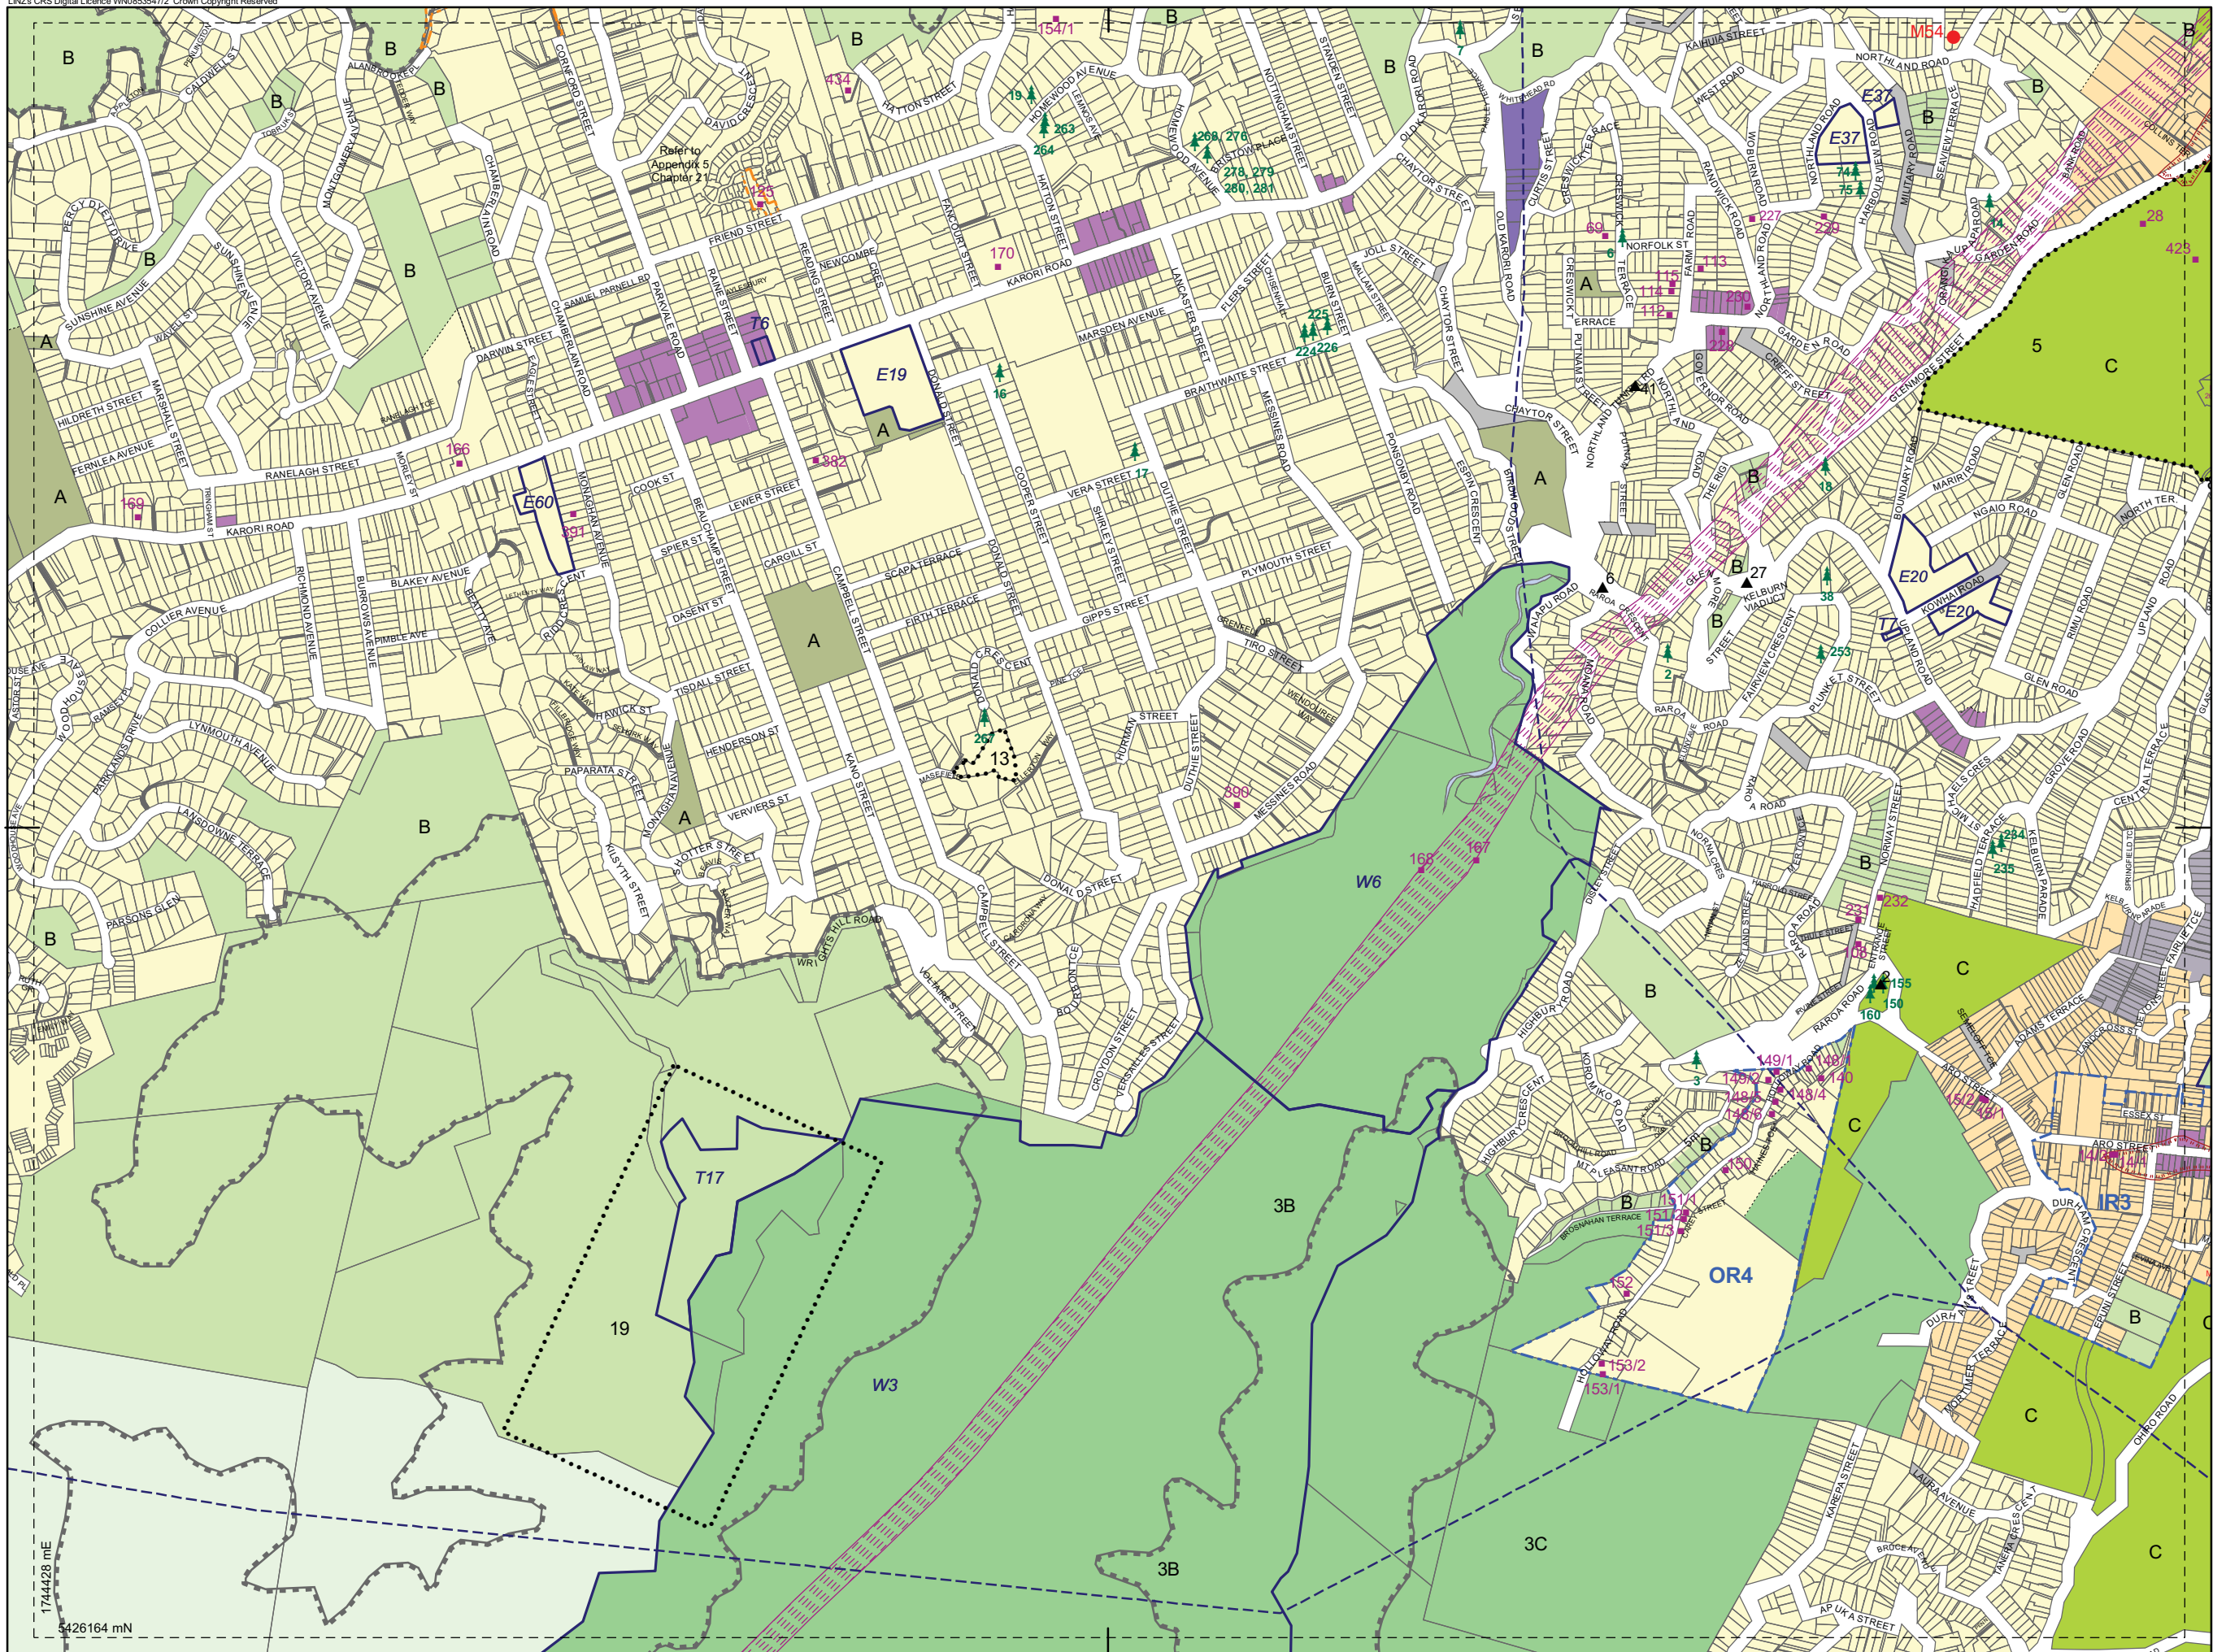

1:10,000

	14	18
10	11	17
	2	6

1744428 mE  
3426164 mN

**WELLINGTON CITY COUNCIL DISTRICT PLAN MAP**