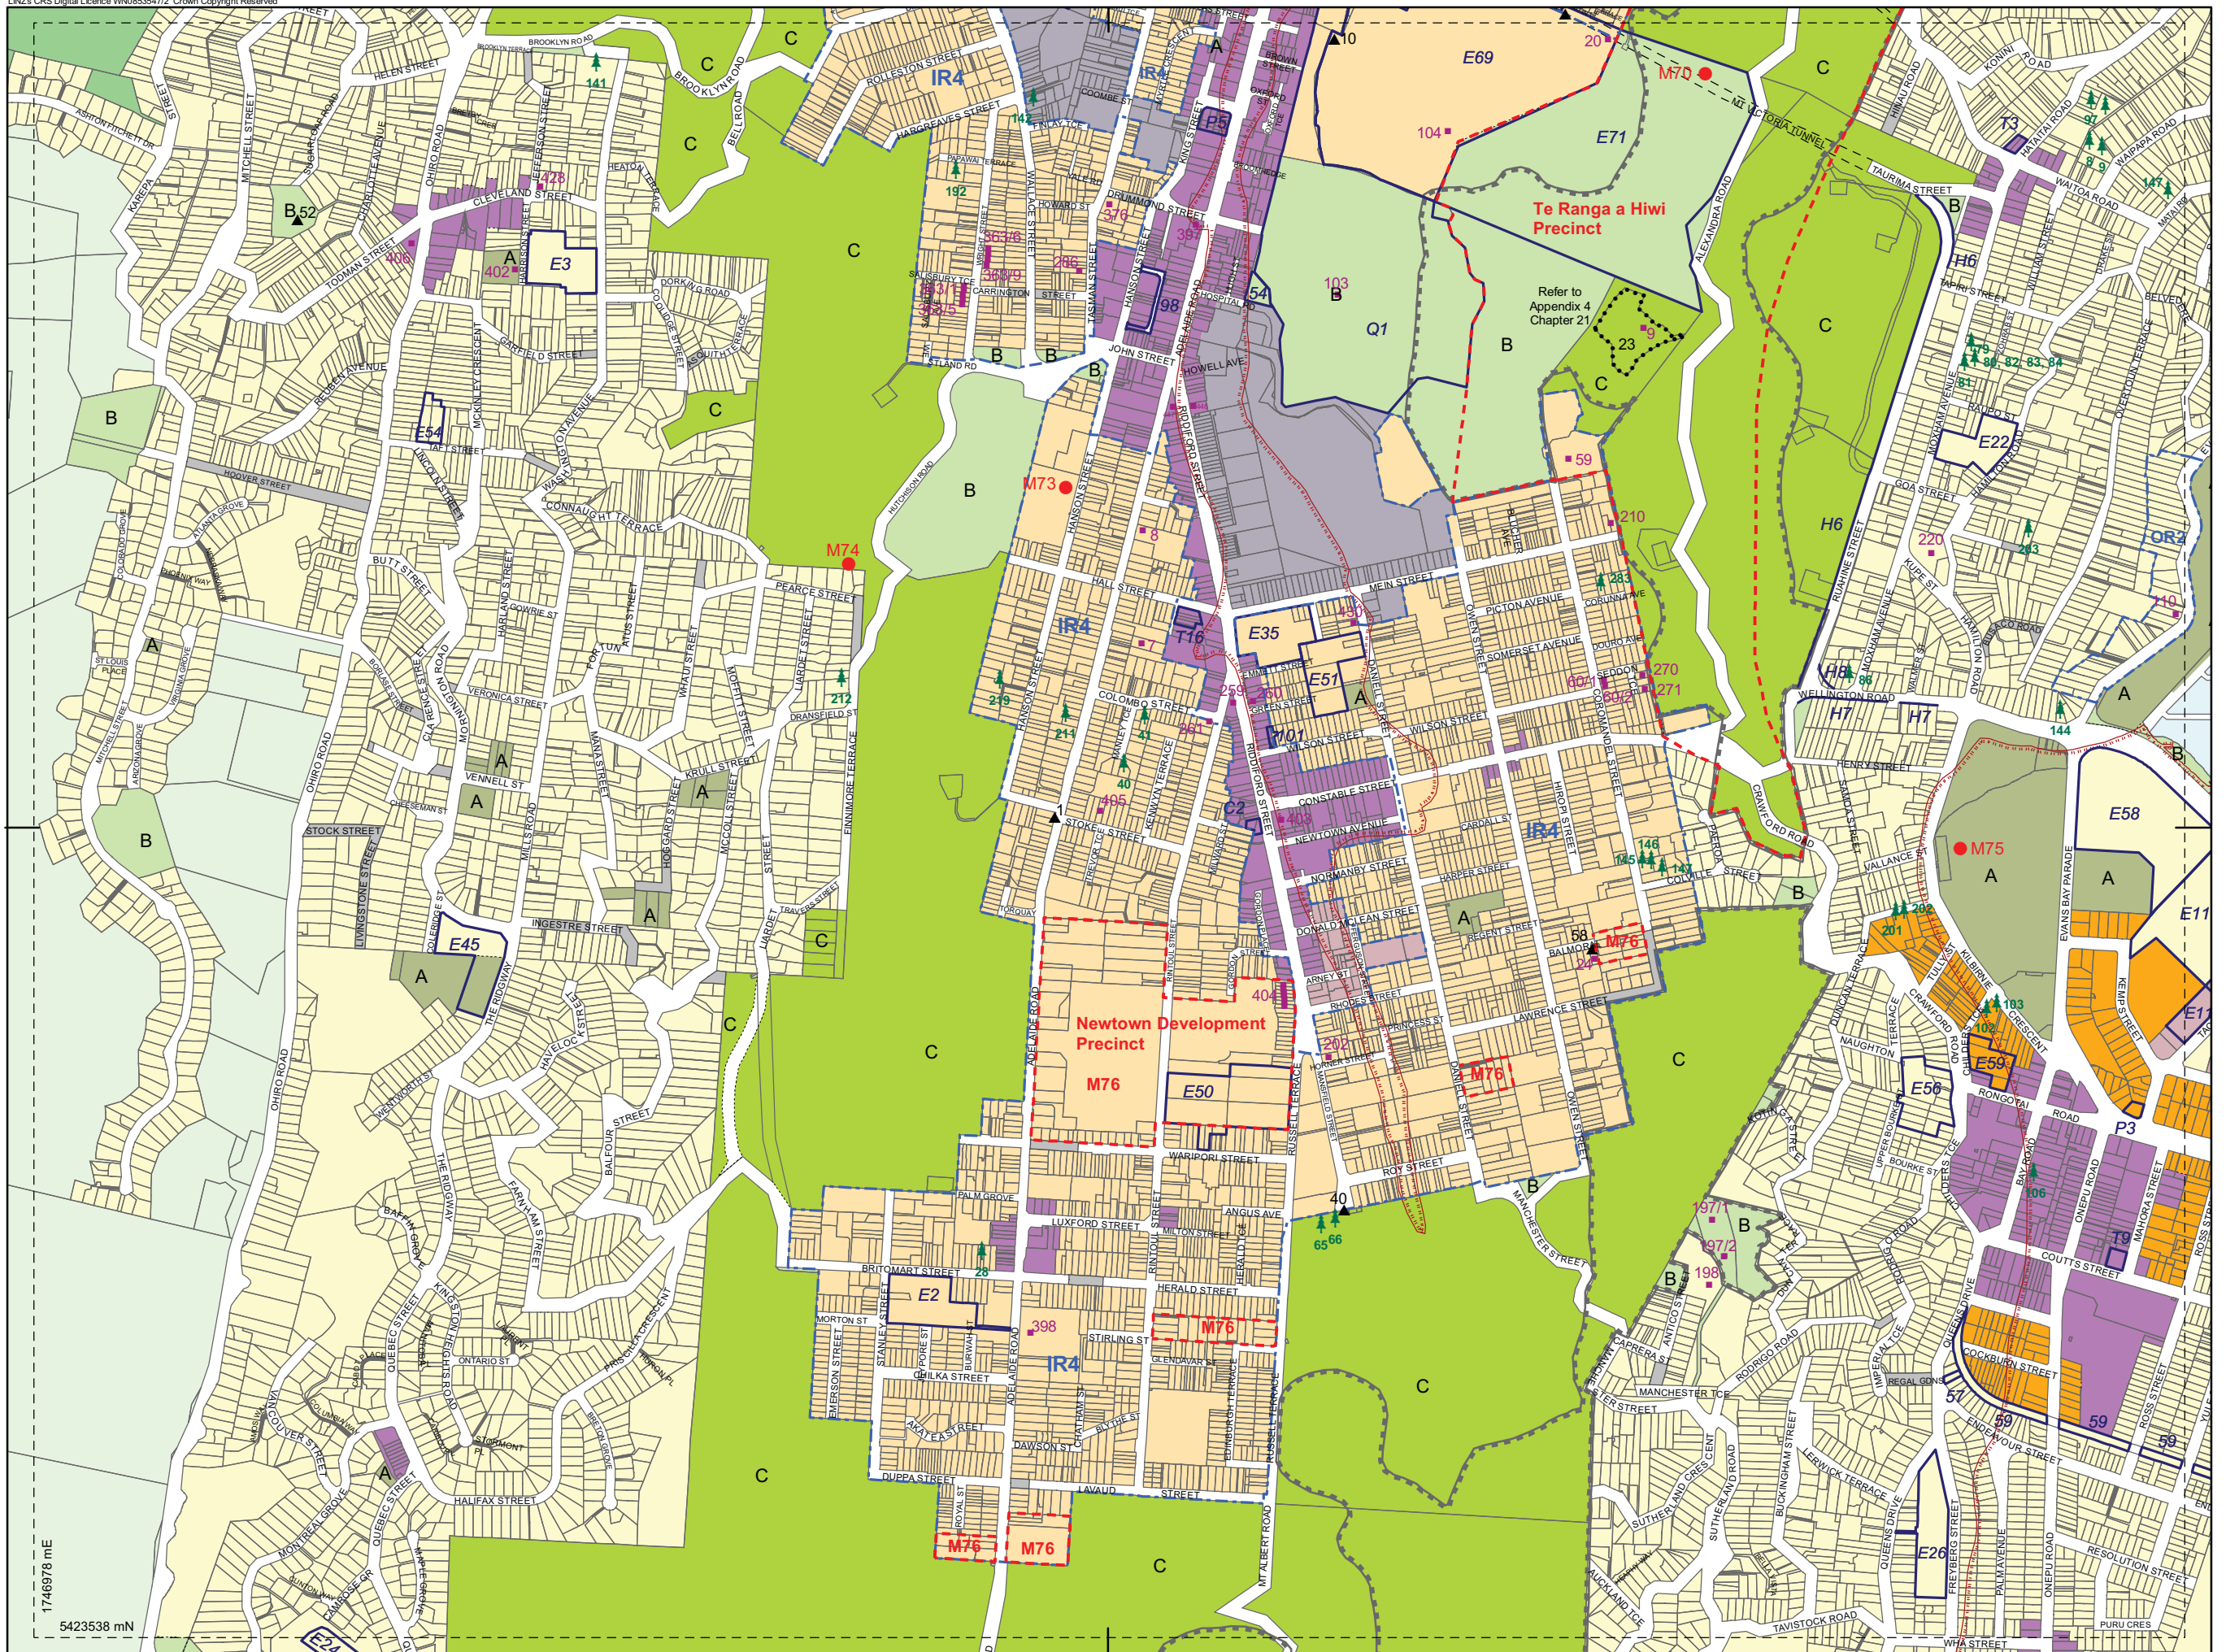

1:10,000

11	16	12
2	6	7
	4	5

0 100 200 400 600 800 Metres

# WELLINGTON CITY COUNCIL DISTRICT PLAN MAP