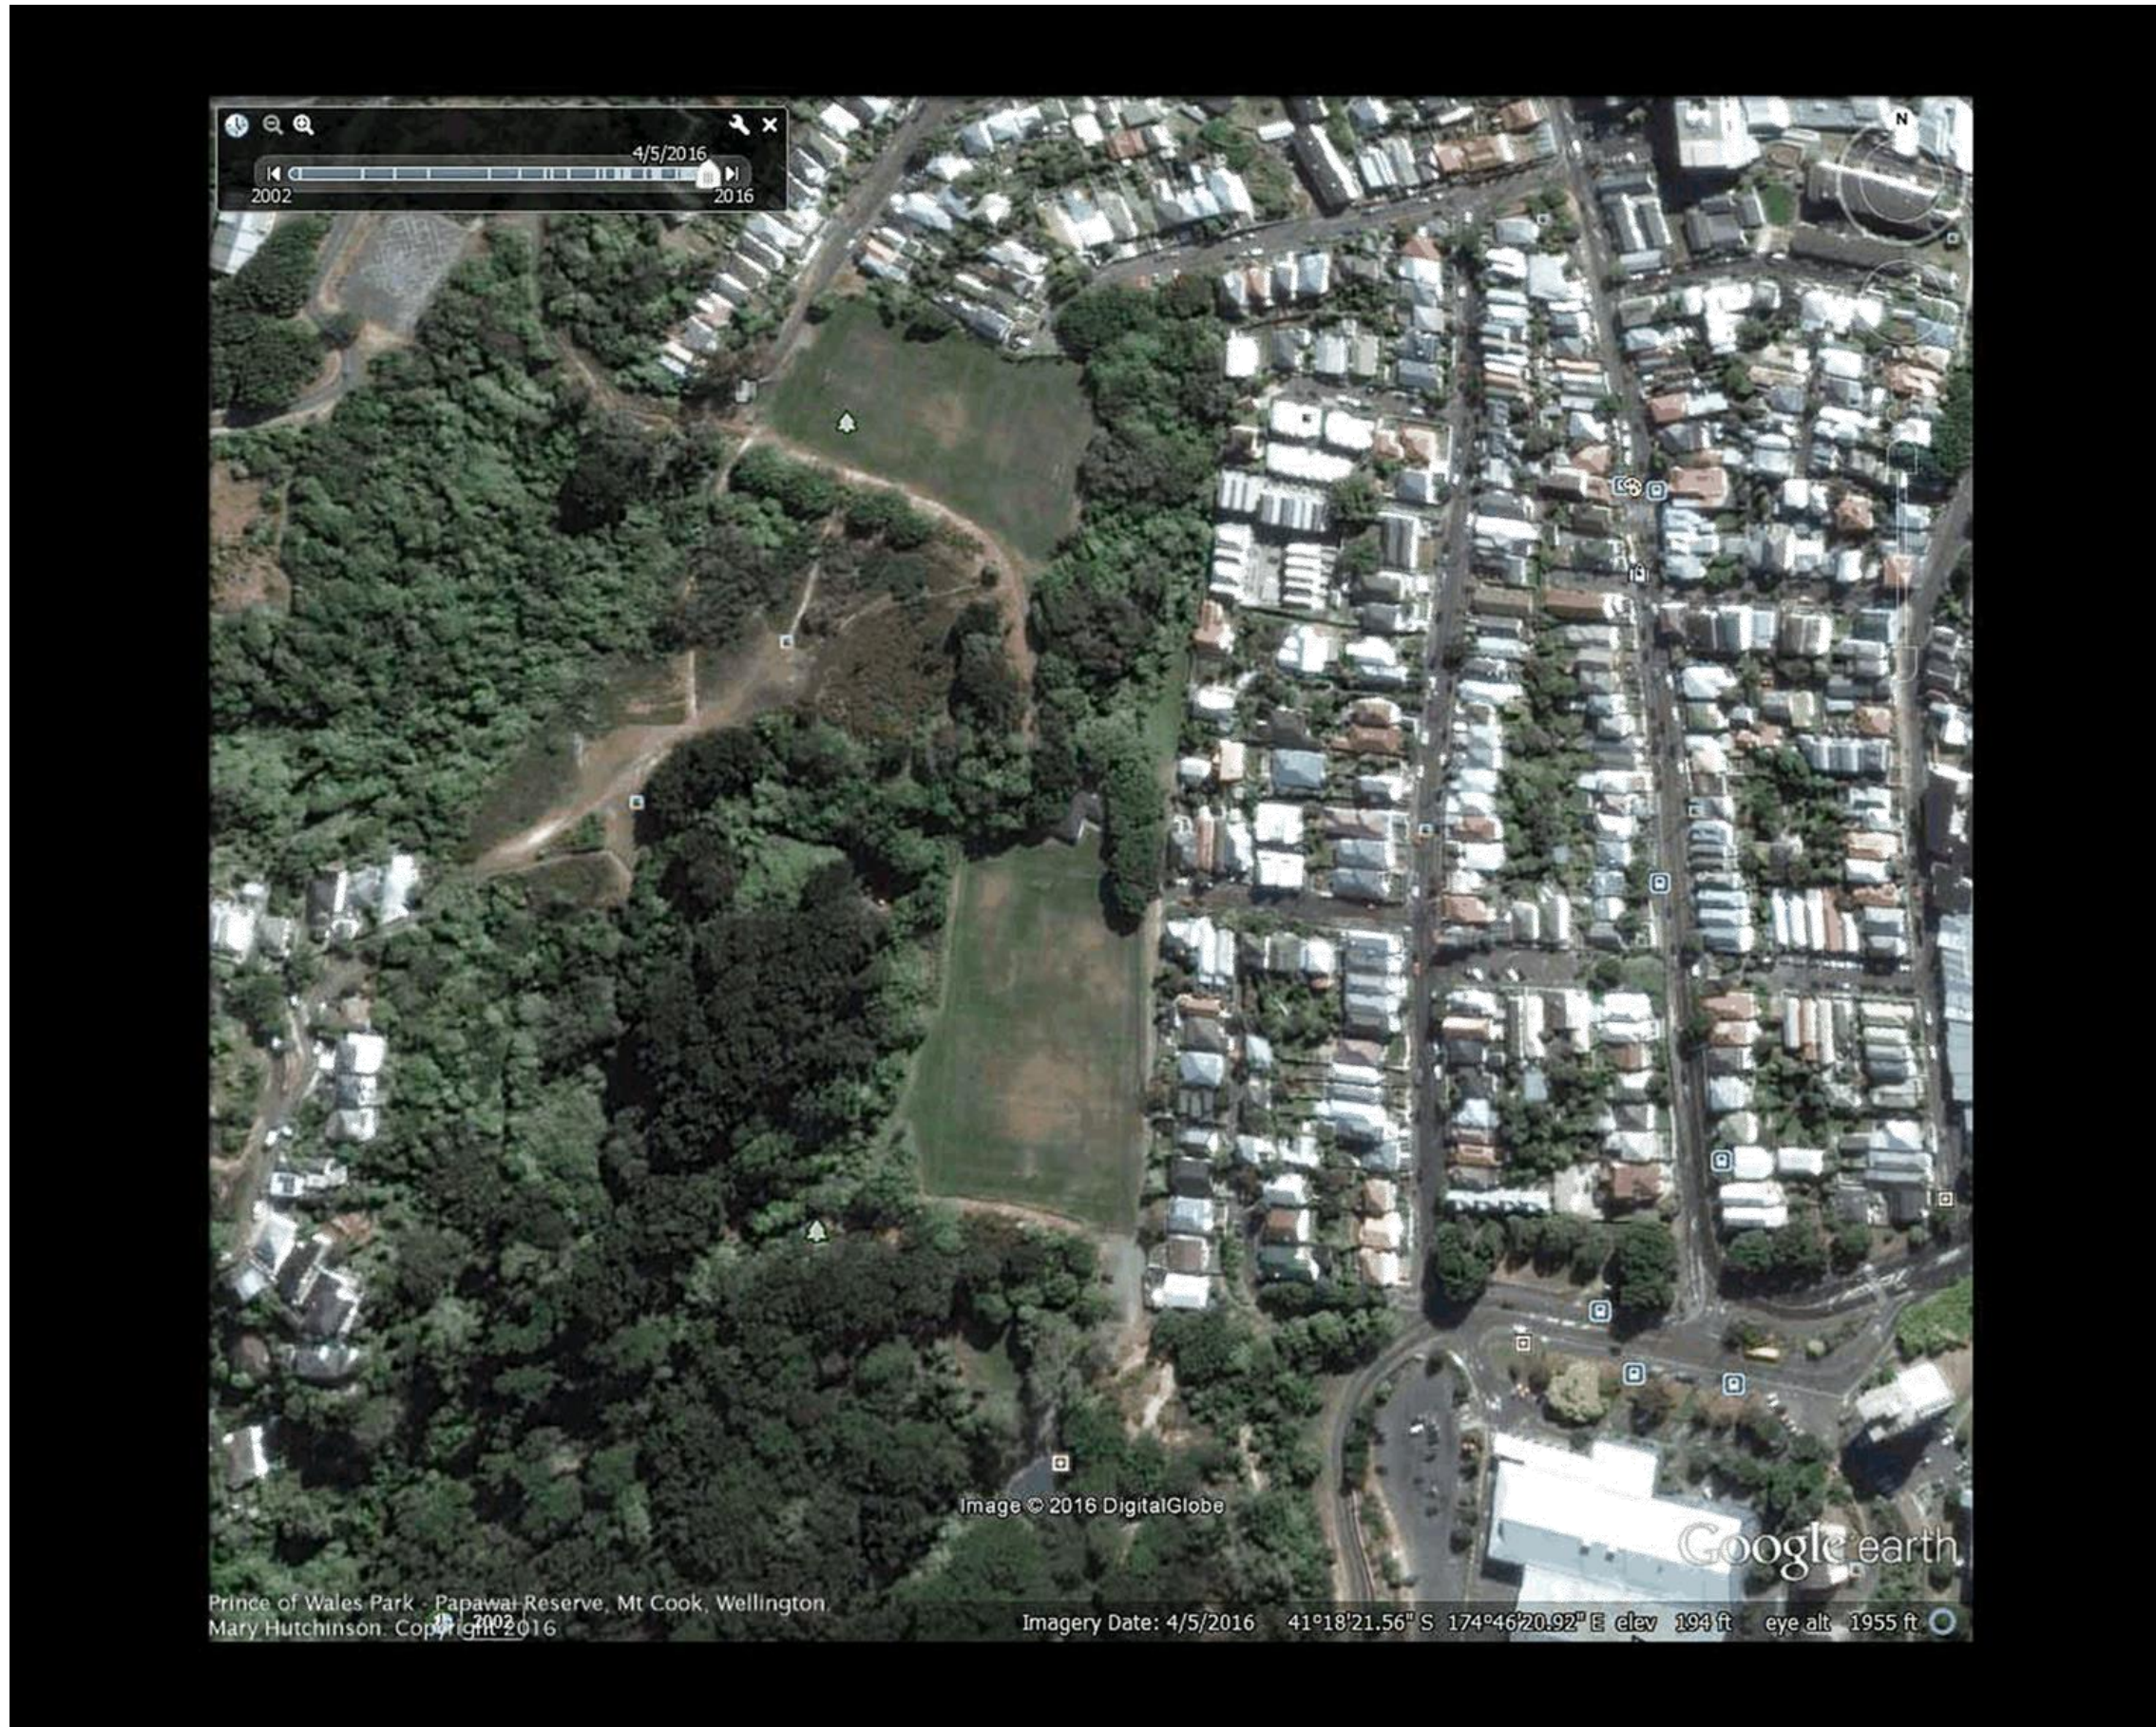

Page No.

4.1 Oral Hearings for Prince of Wales/Omaroro Reservoir easement application at Prince of Wales Park, Wellington Town Belt

1. Mary Hutchisom | submitter 14 | Tabled Information 3

Prince of Wales Park - Papawai Reserve, Mt Cook, Wellington
Mary Hutchinson, Copyright 2016