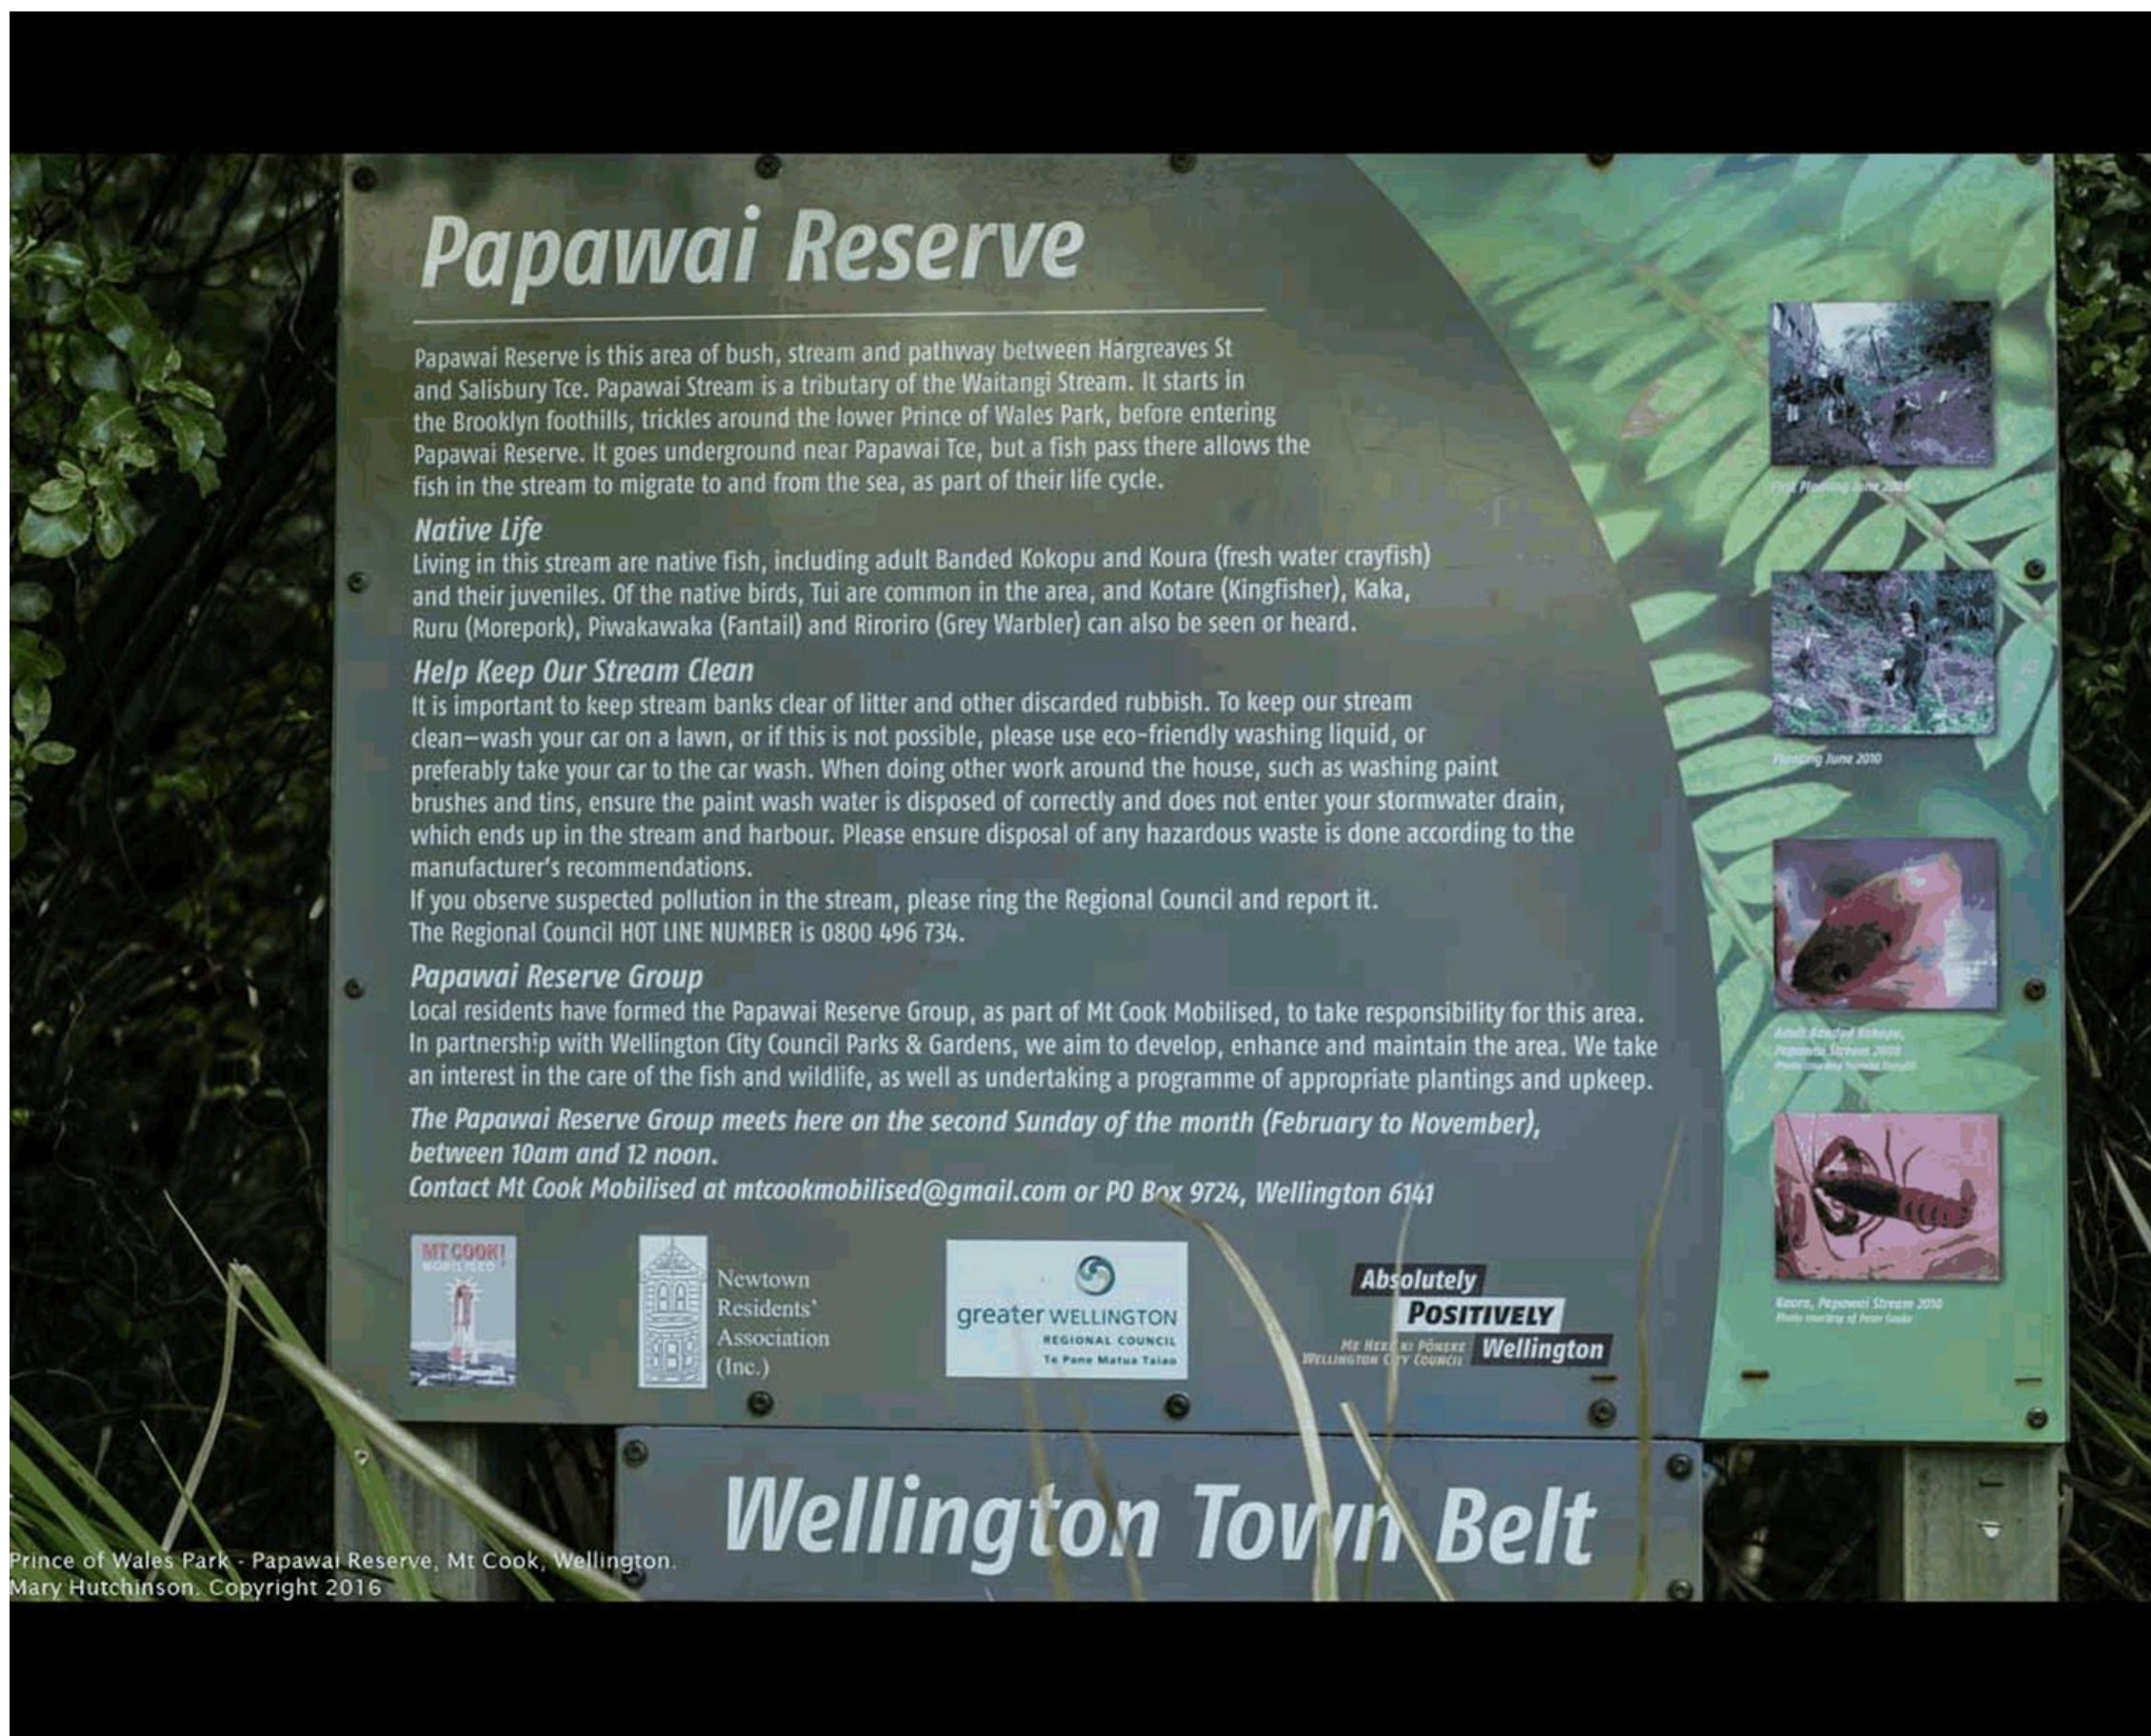

Page No.

4.1 Oral Hearings for Prince of Wales/Omaroro Reservoir easement application at Prince of Wales Park, Wellington Town Belt

1. Mary Hutchisom | submitter 14 | Tabled Information 3

Prince of Wales Park - Papawai Reserve, Mt Cook, Wellington
Mary Hutchinson, Copyright 2016