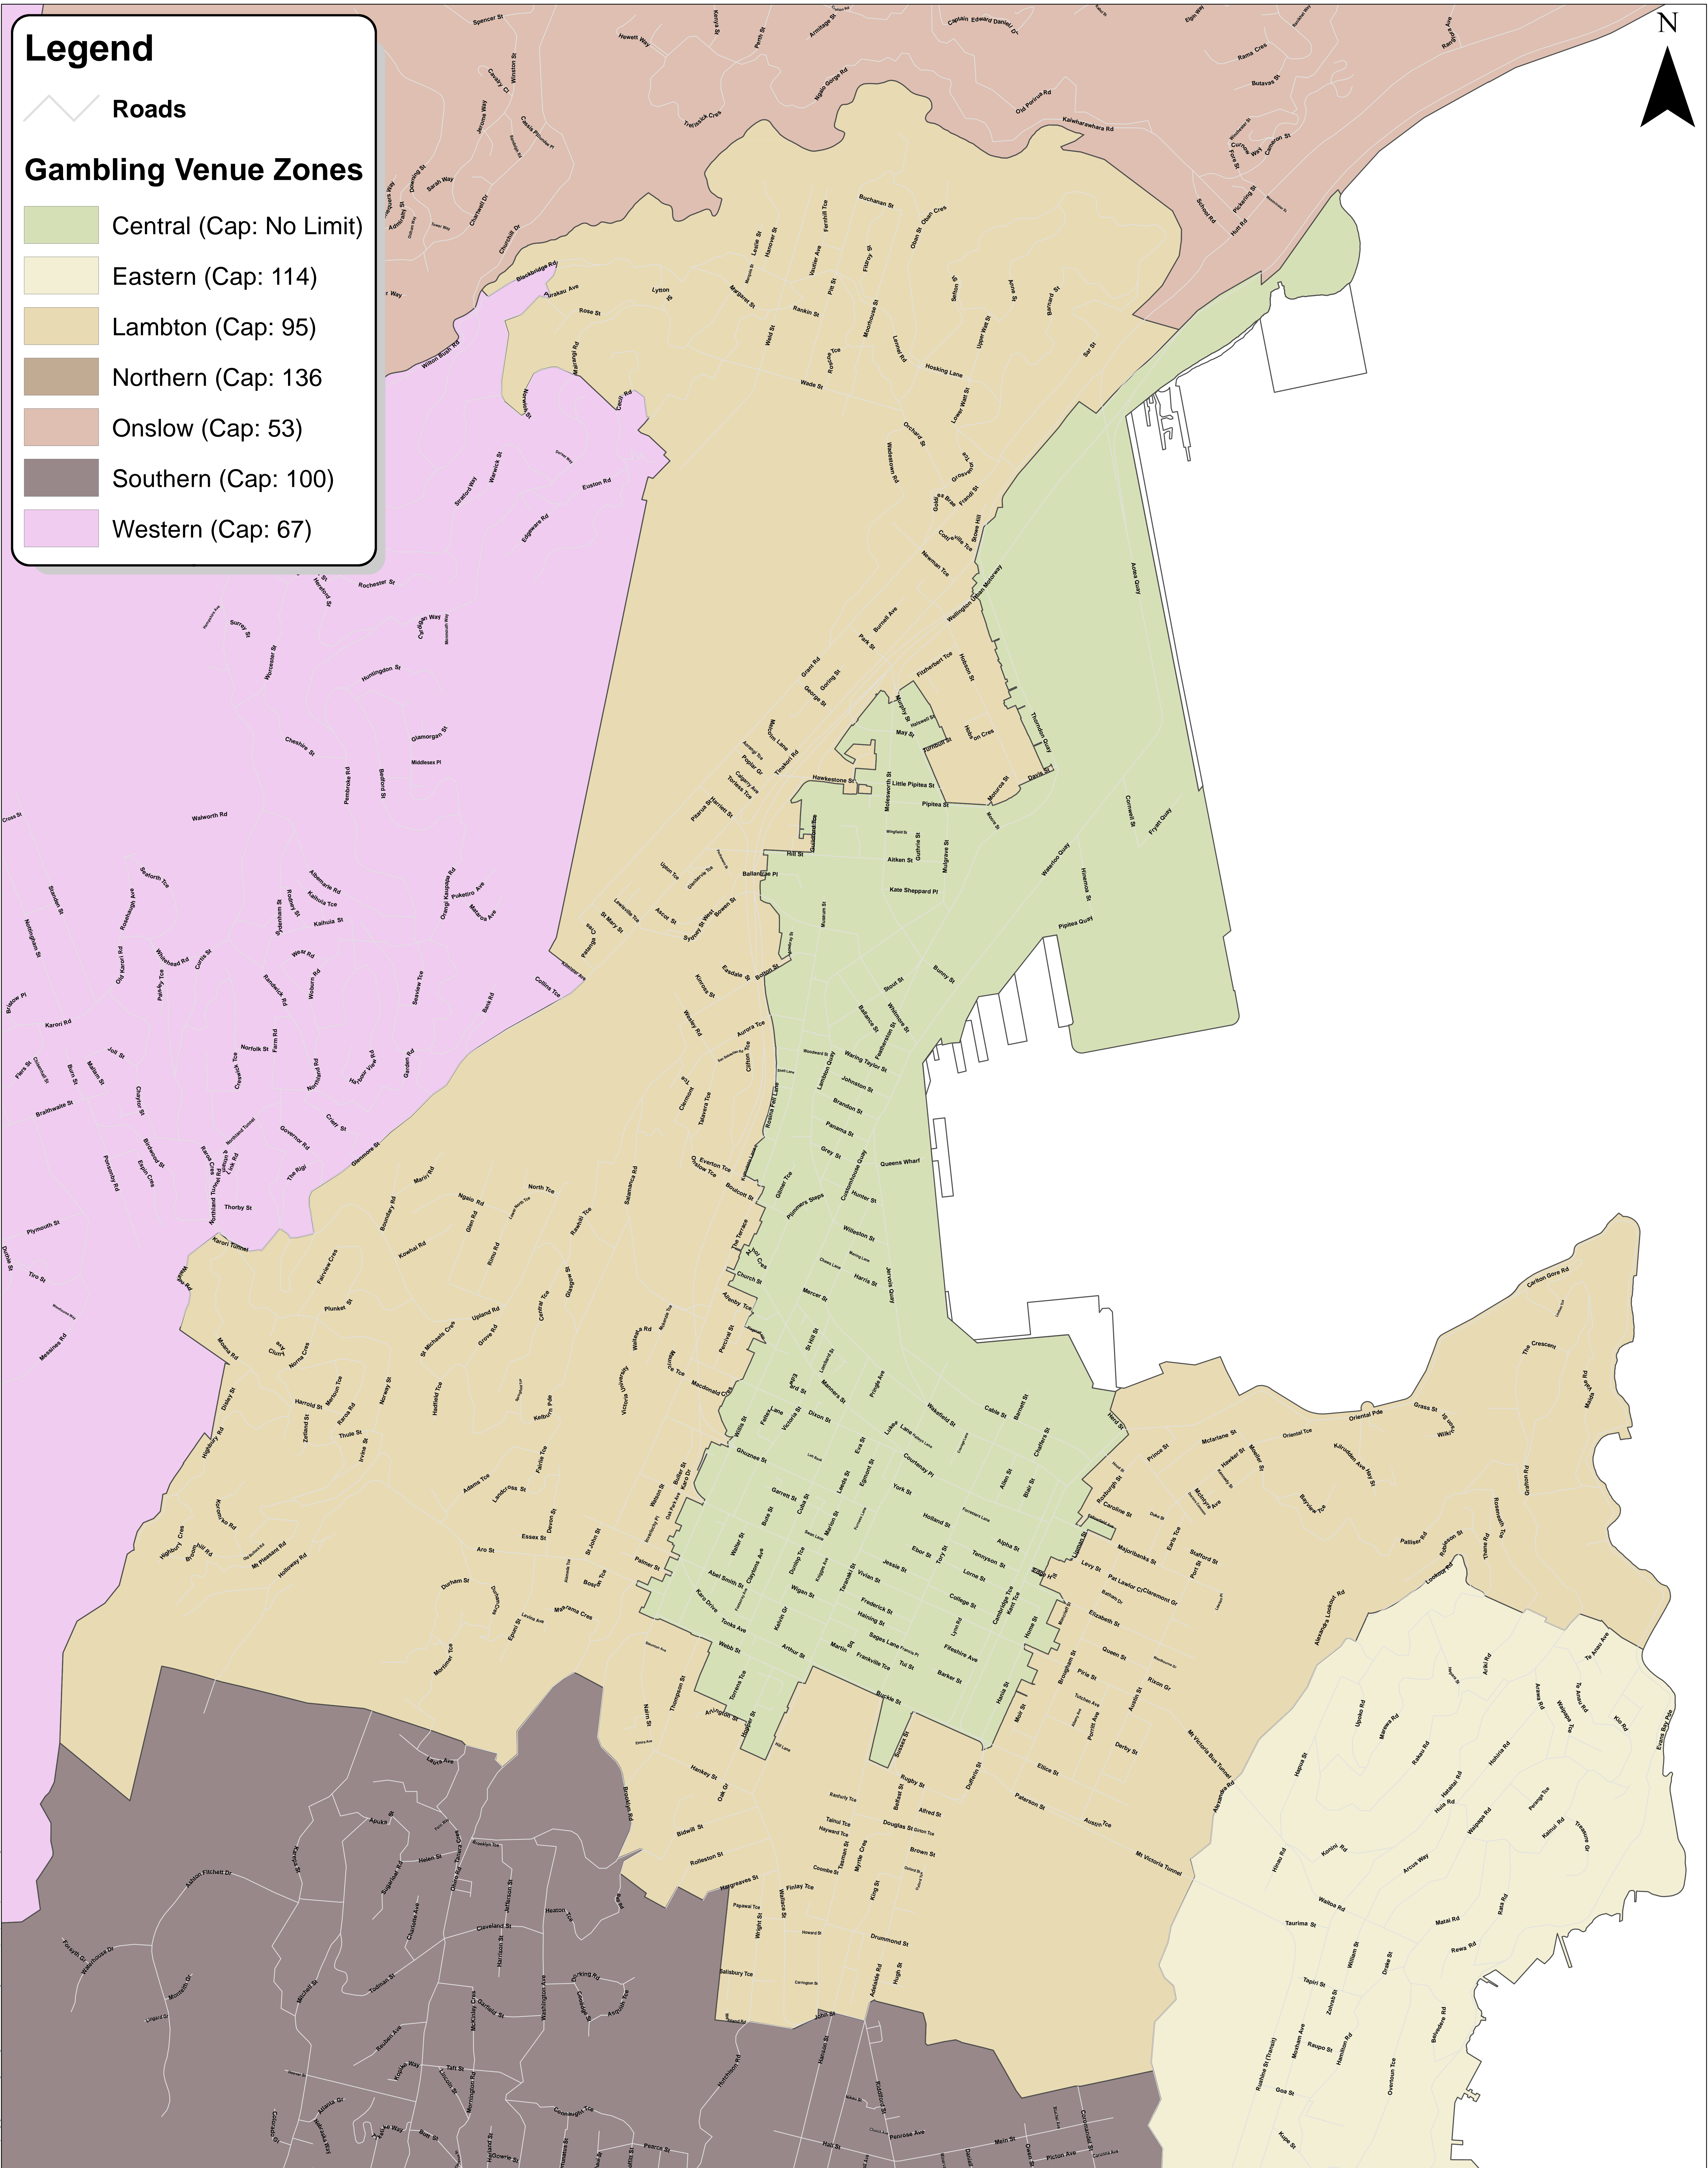

Legend

Roads

Gambling Venue Zones

- Central (Cap: No Limit)
- Eastern (Cap: 114)
- Lambton (Cap: 95)
- Northern (Cap: 136)
- Onslow (Cap: 53)
- Southern (Cap: 100)
- Western (Cap: 67)

DATA STATEMENT:
 Property boundaries Land Information NZ Licence WN0853547/2
 CROWN COPYRIGHT RESERVED. Accuracy in urban areas: +/-1m,
 Accuracy in rural areas: +/-30m. Topographic data: Wellington City Council
 WCC copyright reserved. Accuracy: +/- 30cm. Any contours displayed
 are only approximate and must not be used for detailed engineering design.
 Colour Orthophotography 1:500 flown March 2009
 owned by Wellington City Council. Other data has been compiled
 from a variety of sources and its accuracy may vary.

Gaming Venue Zones - Lambton

Gaming machine cap: 95

SCALE @ A0:
1:6,000

MAP PRODUCED BY:
 Wellington City Council
 101 Wakefield Street
 WELLINGTON, NZ

ORIGINAL MAP SIZE: A0
 DATE: September 2010
 AUTHOR: Petrov2n
 REFERENCE: INFRA#9128